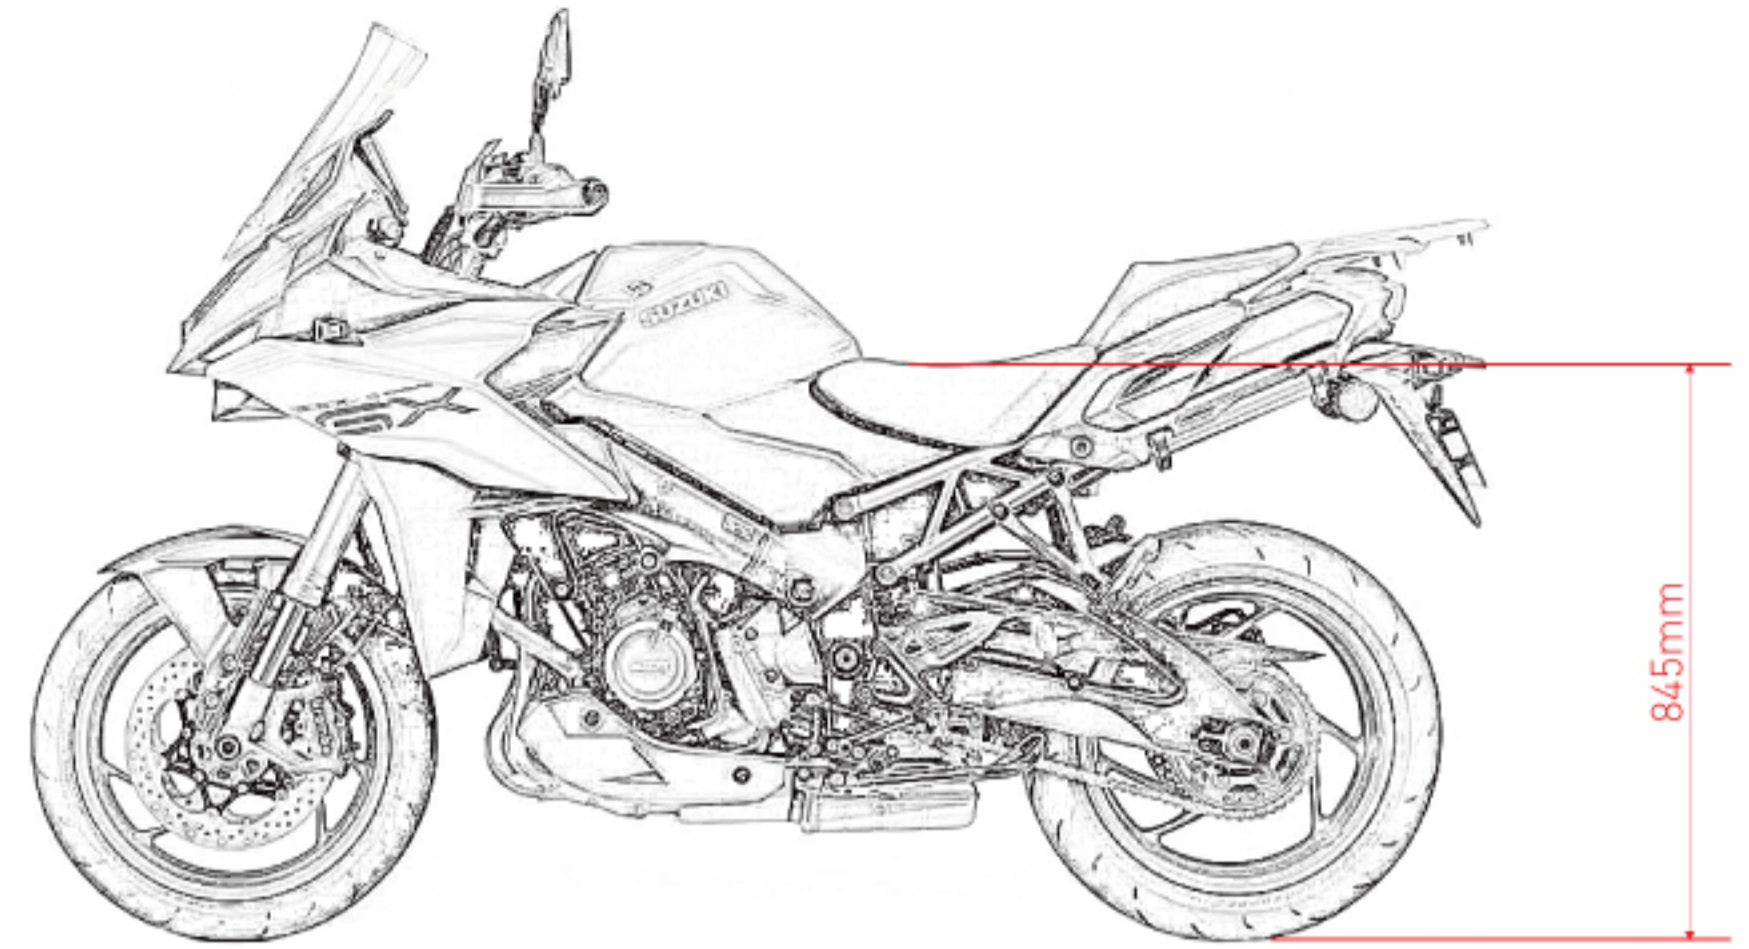

925mm

845mm

1,350mm

1,470mm

2,150mm

MUFFLER REPAIR KITS	
REPACK	22
SLEEVE	23

No.	SalesCode	Description	Qty.
1	S-S10SO19-HAPT	slip on	1
2	P-HSS10SO3	heat shield CA Opt.	1
3	P-HSS10SO4	heat shield CA Opt.	1
4	M-HAP02002T	muffler	1
5	V-EC327	end cap	1
6	P-VST18AL	sticker AL	1
7	P-R114	clamp SS	1
8	P-G51	seal graphite	1
9	P-FB161	bolt	1
10	P-DR86	washer SS	1
11	P-DR54	spacer bushe AL	1
12	P-GUV002	rubber insert	1
13	P-DR155	spacer bushe AL	1
14	P-DR4	washer SS	1
15	P-FN12	nut	1
16	P-TT40	titanium tape	2
17	P-FB123	bolt	1
18	P-DRH1/BAR316	heat resistant washer	1
19	P-FB105	bolt	3
20	P-DRH4/BAR316	heat resistant washer	7
21	P-DR211	bush AL	1
22	P-RPCK231	muffler repack kit	1
23	P-RKS710AP180	muffler sleeve kit	1

Pos.	Description
1	Outer sleeve
2	End cap set
3	Rosette assembly
4	Belt
5	Perforated tube
6	Damping material

OPIS

Muffler cross section slip-ON