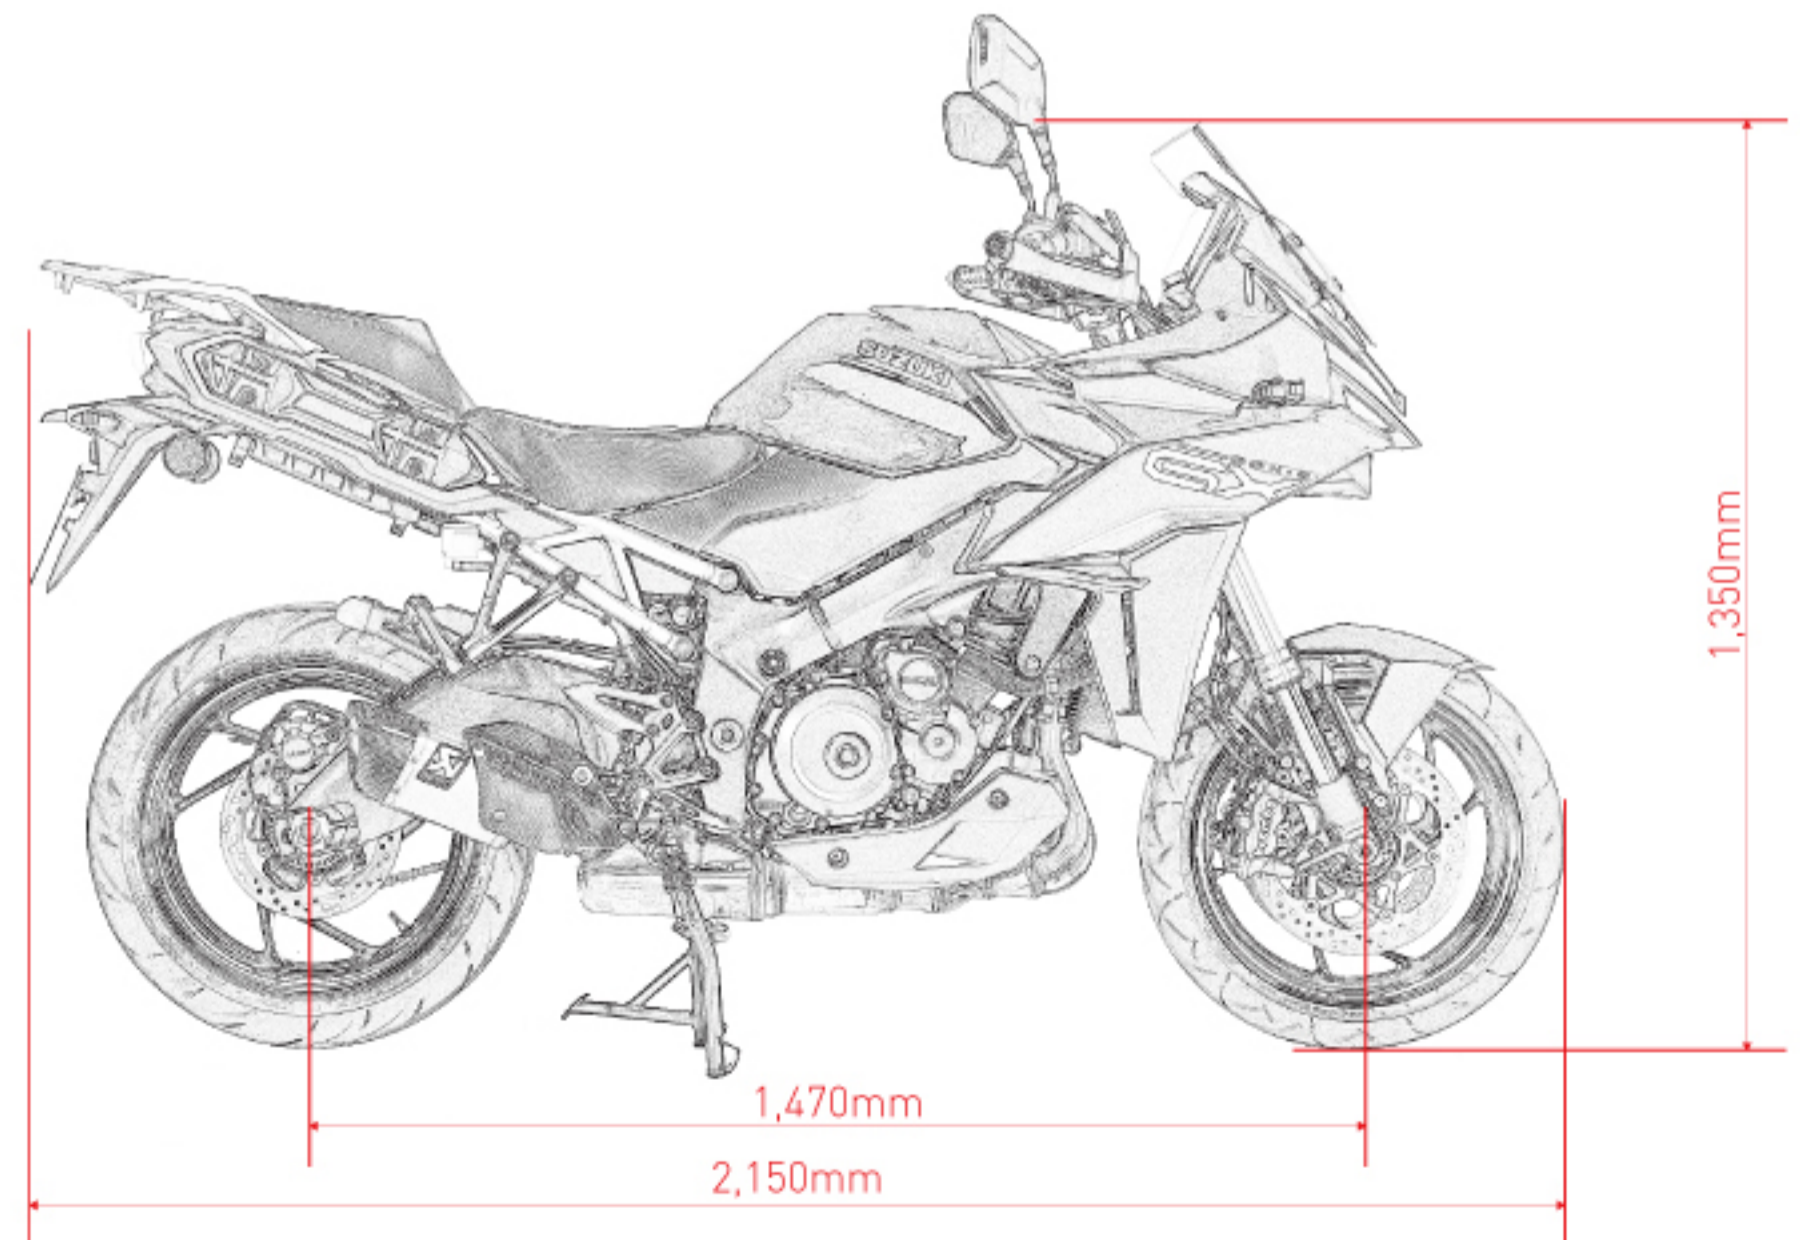

925mm

845mm

1,350mm

1,470mm

2,150mm

MUFFLER REPAIR KITS	
REPACK	22
SLEEVE	23

No.	SalesCode	Description	Qty.
1	S-S10SO19-HAPT	slip on	1
2	P-HSS10SO3	heat shield CA Opt.	1
3	P-HSS10SO4	heat shield CA Opt.	1
4	M-HAP02002T	muffler	1
5	V-EC327	end cap	1
6	P-VST18AL	sticker AL	1
7	P-R114	clamp SS	1
8	P-G51	seal graphite	1
9	P-FB161	bolt	1
10	P-DR86	washer SS	1
11	P-DR54	spacer bushe AL	1
12	P-GUV002	rubber insert	1
13	P-DR155	spacer bushe AL	1
14	P-DR4	washer SS	1
15	P-FN12	nut	1
16	P-TT40	titanium tape	2
17	P-FB123	bolt	1
18	P-DRH1/BAR316	heat resistant washer	1
19	P-FB105	bolt	3
20	P-DRH4/BAR316	heat resistant washer	7
21	P-DR211	bush AL	1
22	P-RPCK231	muffler repack kit	1
23	P-RKS710AP180	muffler sleeve kit	1

Pos.	Description
1	Outer sleeve
2	End cap set
3	Rosette assembly
4	Belt
5	Perforated tube
6	Damping material

OPIS

Muffler cross section slip-ON