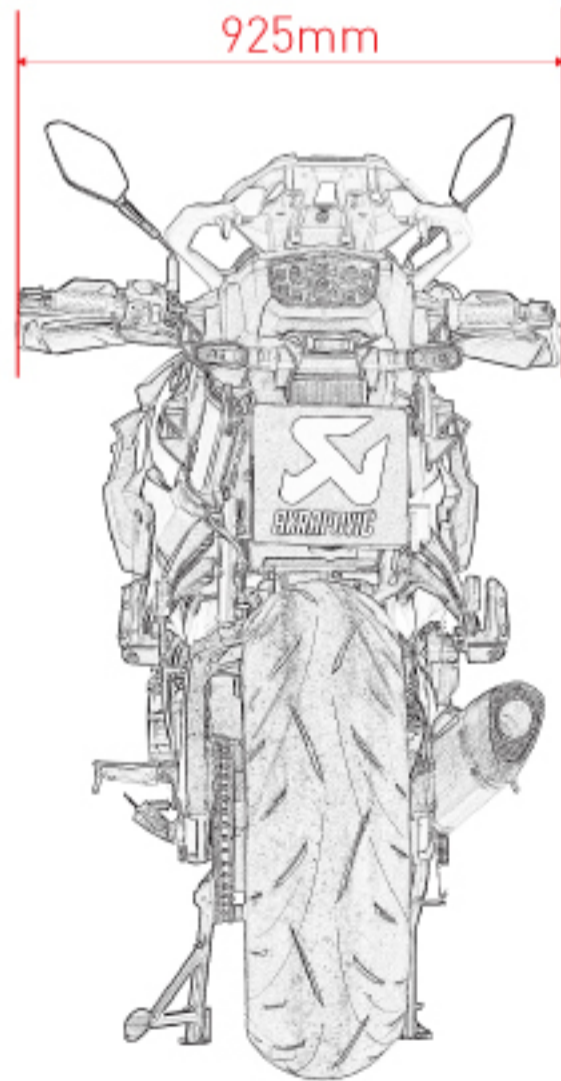

925mm

845mm

1,350mm

1,470mm

2,150mm

MUFFLER REPAIR KITS	
REPACK	22
SLEEVE	23

No.	SalesCode	Description	Qty.
1	S-S10SO19-HAPT	slip on	1
2	P-HSS10SO3	heat shield CA Opt.	1
3	P-HSS10SO4	heat shield CA Opt.	1
4	M-HAP02002T	muffler	1
5	V-EC327	end cap	1
6	P-VST18AL	sticker AL	1
7	P-R114	clamp SS	1
8	P-G51	seal graphite	1
9	P-FB161	bolt	1
10	P-DR86	washer SS	1
11	P-DR54	spacer bushe AL	1
12	P-GUV002	rubber insert	1
13	P-DR155	spacer bushe AL	1
14	P-DR4	washer SS	1
15	P-FN12	nut	1
16	P-TT40	titanium tape	2
17	P-FB123	bolt	1
18	P-DRH1/BAR316	heat resistant washer	1
19	P-FB105	bolt	3
20	P-DRH4/BAR316	heat resistant washer	7
21	P-DR211	bush AL	1
22	P-RPCK231	muffler repack kit	1
23	P-RKS710AP180	muffler sleeve kit	1

Pos.	Description
1	Outer sleeve
2	End cap set
3	Rosette assembly
4	Belt
5	Perforated tube
6	Damping material

OPIS

Muffler cross section slip-ON