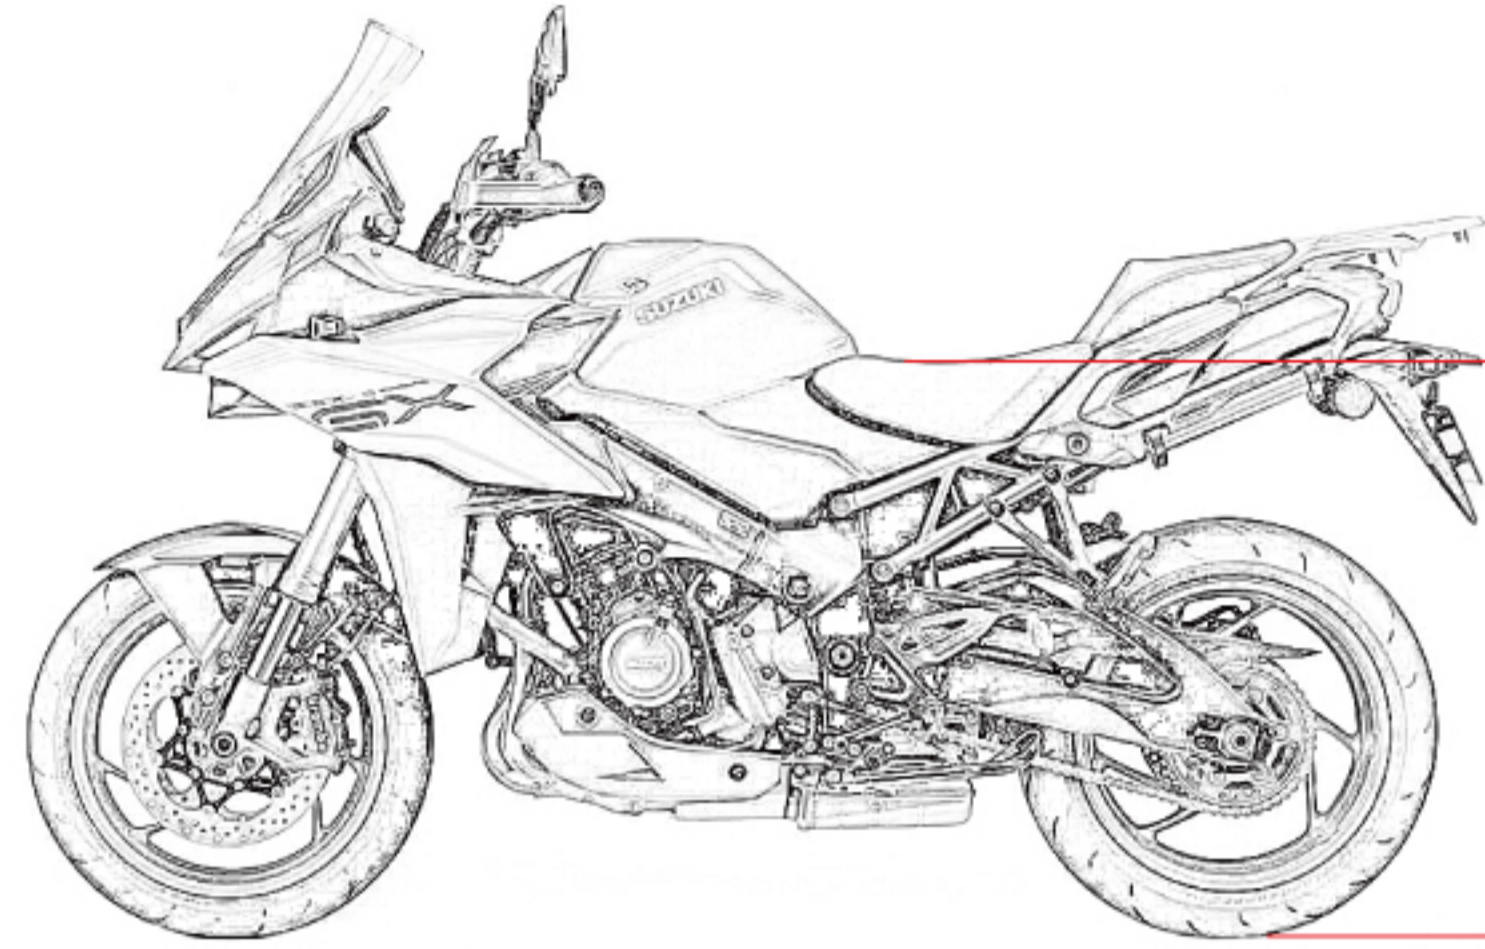

925mm

845mm

1,350mm

1,470mm

2,150mm

MUFFLER REPAIR KITS	
REPACK	22
SLEEVE	23

No.	SalesCode	Description	Qty.
1	S-S10SO19-HAPT	slip on	1
2	P-HSS10SO3	heat shield CA Opt.	1
3	P-HSS10SO4	heat shield CA Opt.	1
4	M-HAP02002T	muffler	1
5	V-EC327	end cap	1
6	P-VST18AL	sticker AL	1
7	P-R114	clamp SS	1
8	P-G51	seal graphite	1
9	P-FB161	bolt	1
10	P-DR86	washer SS	1
11	P-DR54	spacer bushe AL	1
12	P-GUV002	rubber insert	1
13	P-DR155	spacer bushe AL	1
14	P-DR4	washer SS	1
15	P-FN12	nut	1
16	P-TT40	titanium tape	2
17	P-FB123	bolt	1
18	P-DRH1/BAR316	heat resistant washer	1
19	P-FB105	bolt	3
20	P-DRH4/BAR316	heat resistant washer	7
21	P-DR211	bush AL	1
22	P-RPCK231	muffler repack kit	1
23	P-RKS710AP180	muffler sleeve kit	1

Pos.	Description
1	Outer sleeve
2	End cap set
3	Rosette assembly
4	Belt
5	Perforated tube
6	Damping material

OPIS

Muffler cross section slip-ON