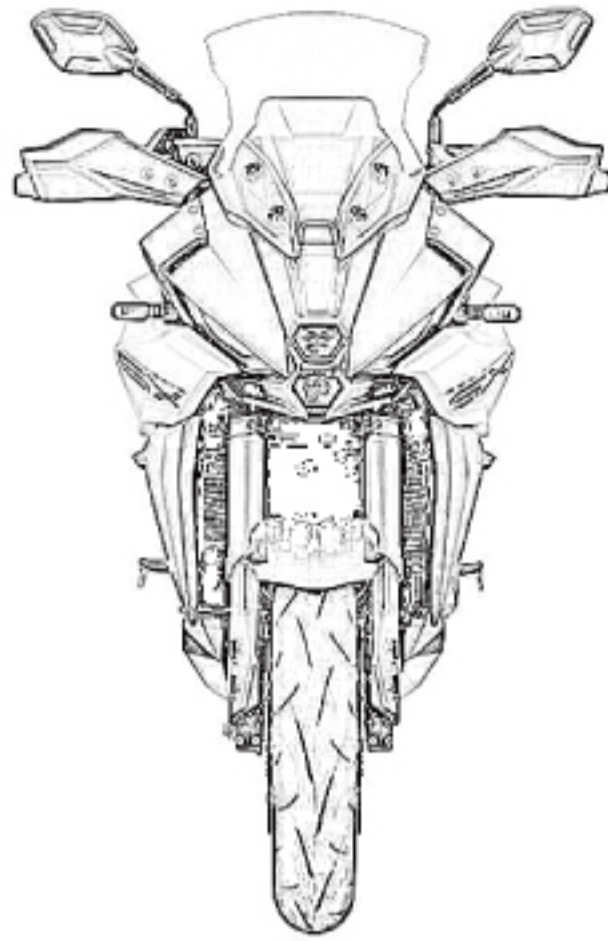

925mm

845mm

1,350mm

1,470mm

2,150mm

MUFFLER REPAIR KITS	
REPACK	22
SLEEVE	23

No.	SalesCode	Description	Qty.
1	S-S10SO19-HAPT	slip on	1
2	P-HSS10SO3	heat shield CA Opt.	1
3	P-HSS10SO4	heat shield CA Opt.	1
4	M-HAP02002T	muffler	1
5	V-EC327	end cap	1
6	P-VST18AL	sticker AL	1
7	P-R114	clamp SS	1
8	P-G51	seal graphite	1
9	P-FB161	bolt	1
10	P-DR86	washer SS	1
11	P-DR54	spacer bushe AL	1
12	P-GUV002	rubber insert	1
13	P-DR155	spacer bushe AL	1
14	P-DR4	washer SS	1
15	P-FN12	nut	1
16	P-TT40	titanium tape	2
17	P-FB123	bolt	1
18	P-DRH1/BAR316	heat resistant washer	1
19	P-FB105	bolt	3
20	P-DRH4/BAR316	heat resistant washer	7
21	P-DR211	bush AL	1
22	P-RPCK231	muffler repack kit	1
23	P-RKS710AP180	muffler sleeve kit	1

Pos.	Description
1	Outer sleeve
2	End cap set
3	Rosette assembly
4	Belt
5	Perforated tube
6	Damping material

OPIS

Muffler cross section slip-ON