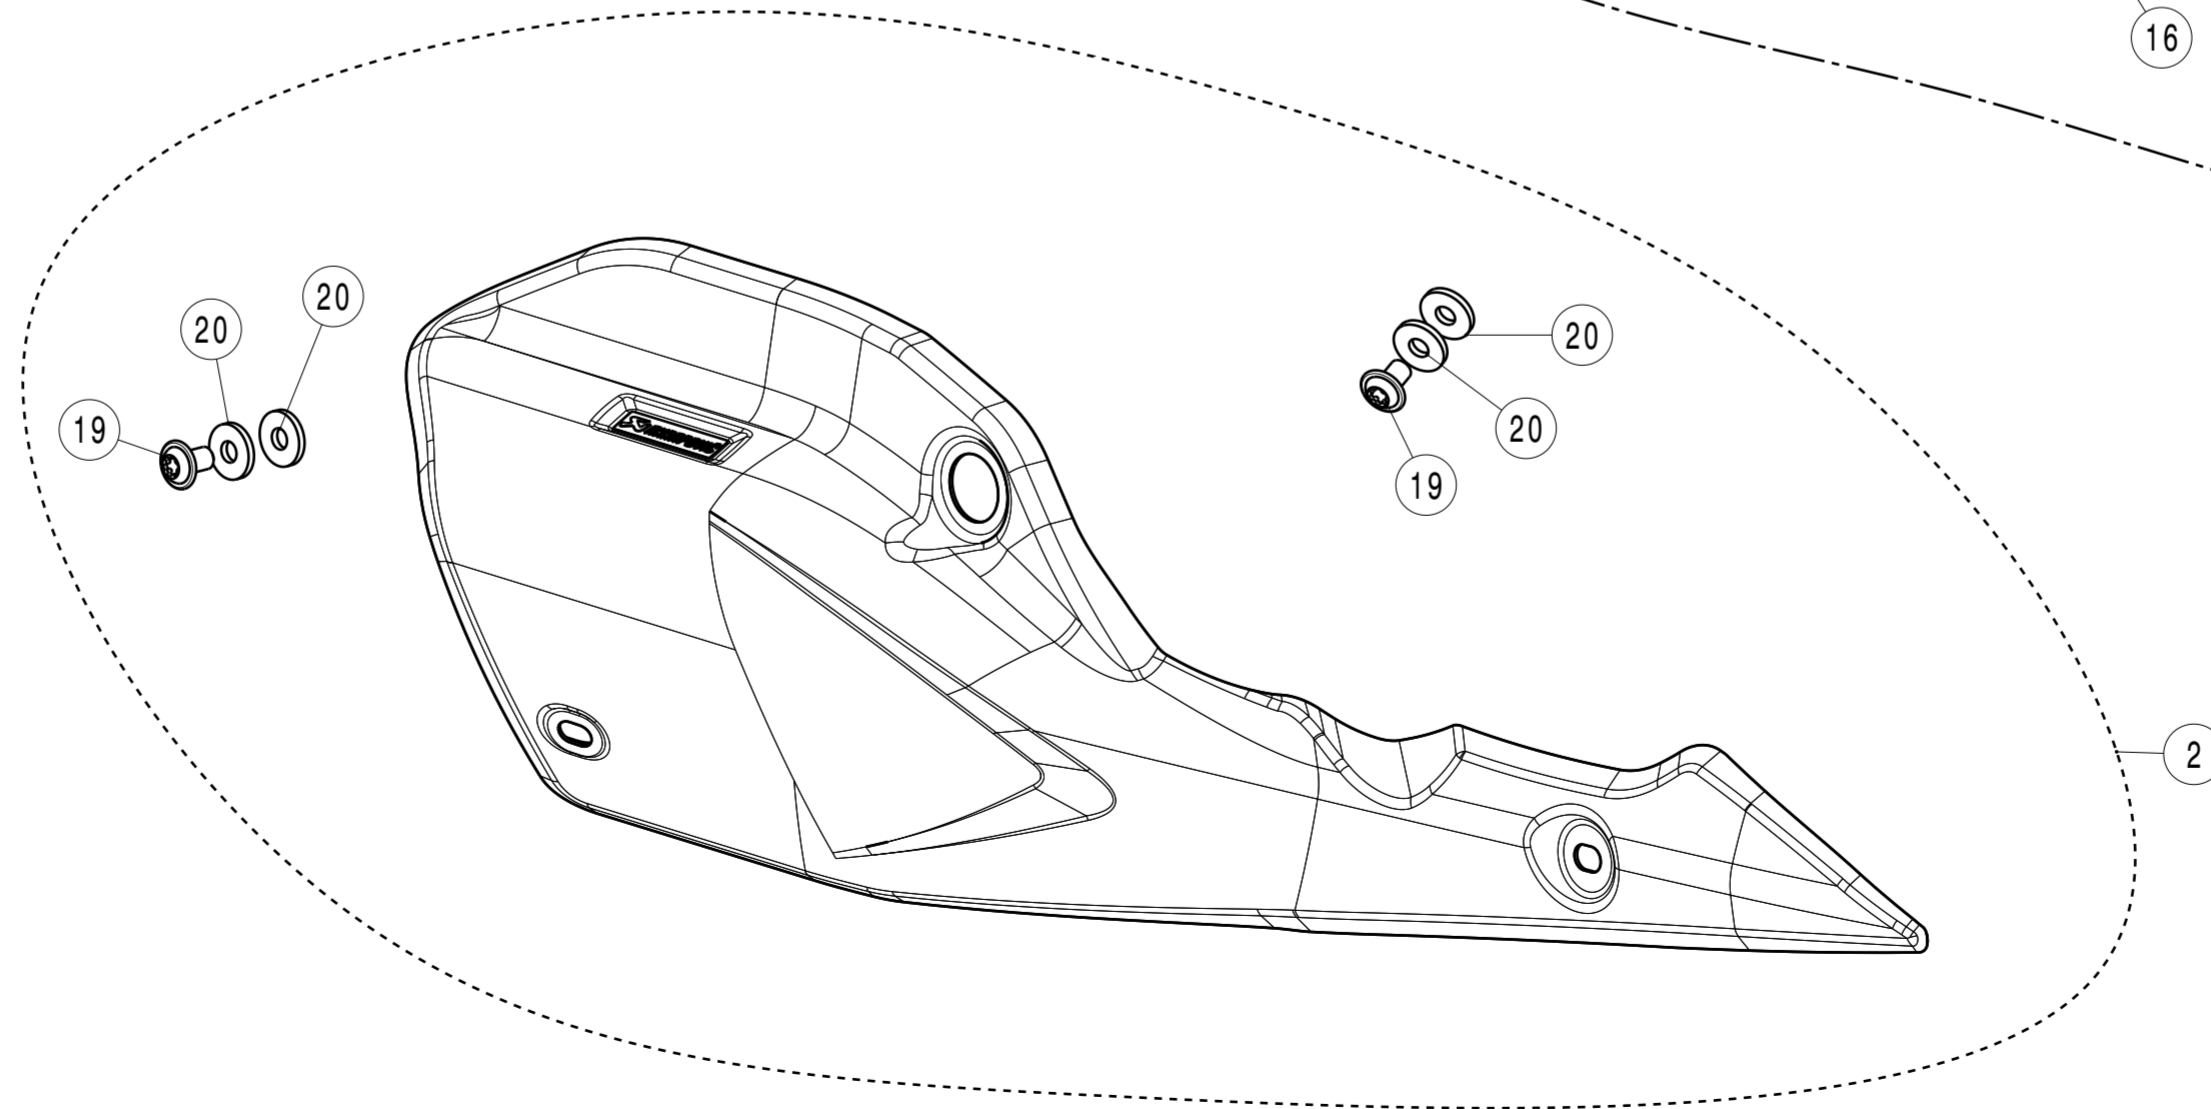

925mm

845mm

1,350mm

1,470mm

2,150mm

MUFFLER REPAIR KITS	
REPACK	22
SLEEVE	23

No.	SalesCode	Description	Qty.
1	S-S10SO19-HAPT	slip on	1
2	P-HSS10SO3	heat shield CA Opt.	1
3	P-HSS10SO4	heat shield CA Opt.	1
4	M-HAP02002T	muffler	1
5	V-EC327	end cap	1
6	P-VST18AL	sticker AL	1
7	P-R114	clamp SS	1
8	P-G51	seal graphite	1
9	P-FB161	bolt	1
10	P-DR86	washer SS	1
11	P-DR54	spacer bushe AL	1
12	P-GUV002	rubber insert	1
13	P-DR155	spacer bushe AL	1
14	P-DR4	washer SS	1
15	P-FN12	nut	1
16	P-TT40	titanium tape	2
17	P-FB123	bolt	1
18	P-DRH1/BAR316	heat resistant washer	1
19	P-FB105	bolt	3
20	P-DRH4/BAR316	heat resistant washer	7
21	P-DR211	bush AL	1
22	P-RPCK231	muffler repack kit	1
23	P-RKS710AP180	muffler sleeve kit	1

Pos.	Description
1	Outer sleeve
2	End cap set
3	Rosette assembly
4	Belt
5	Perforated tube
6	Damping material

OPIS

Muffler cross section slip-ON