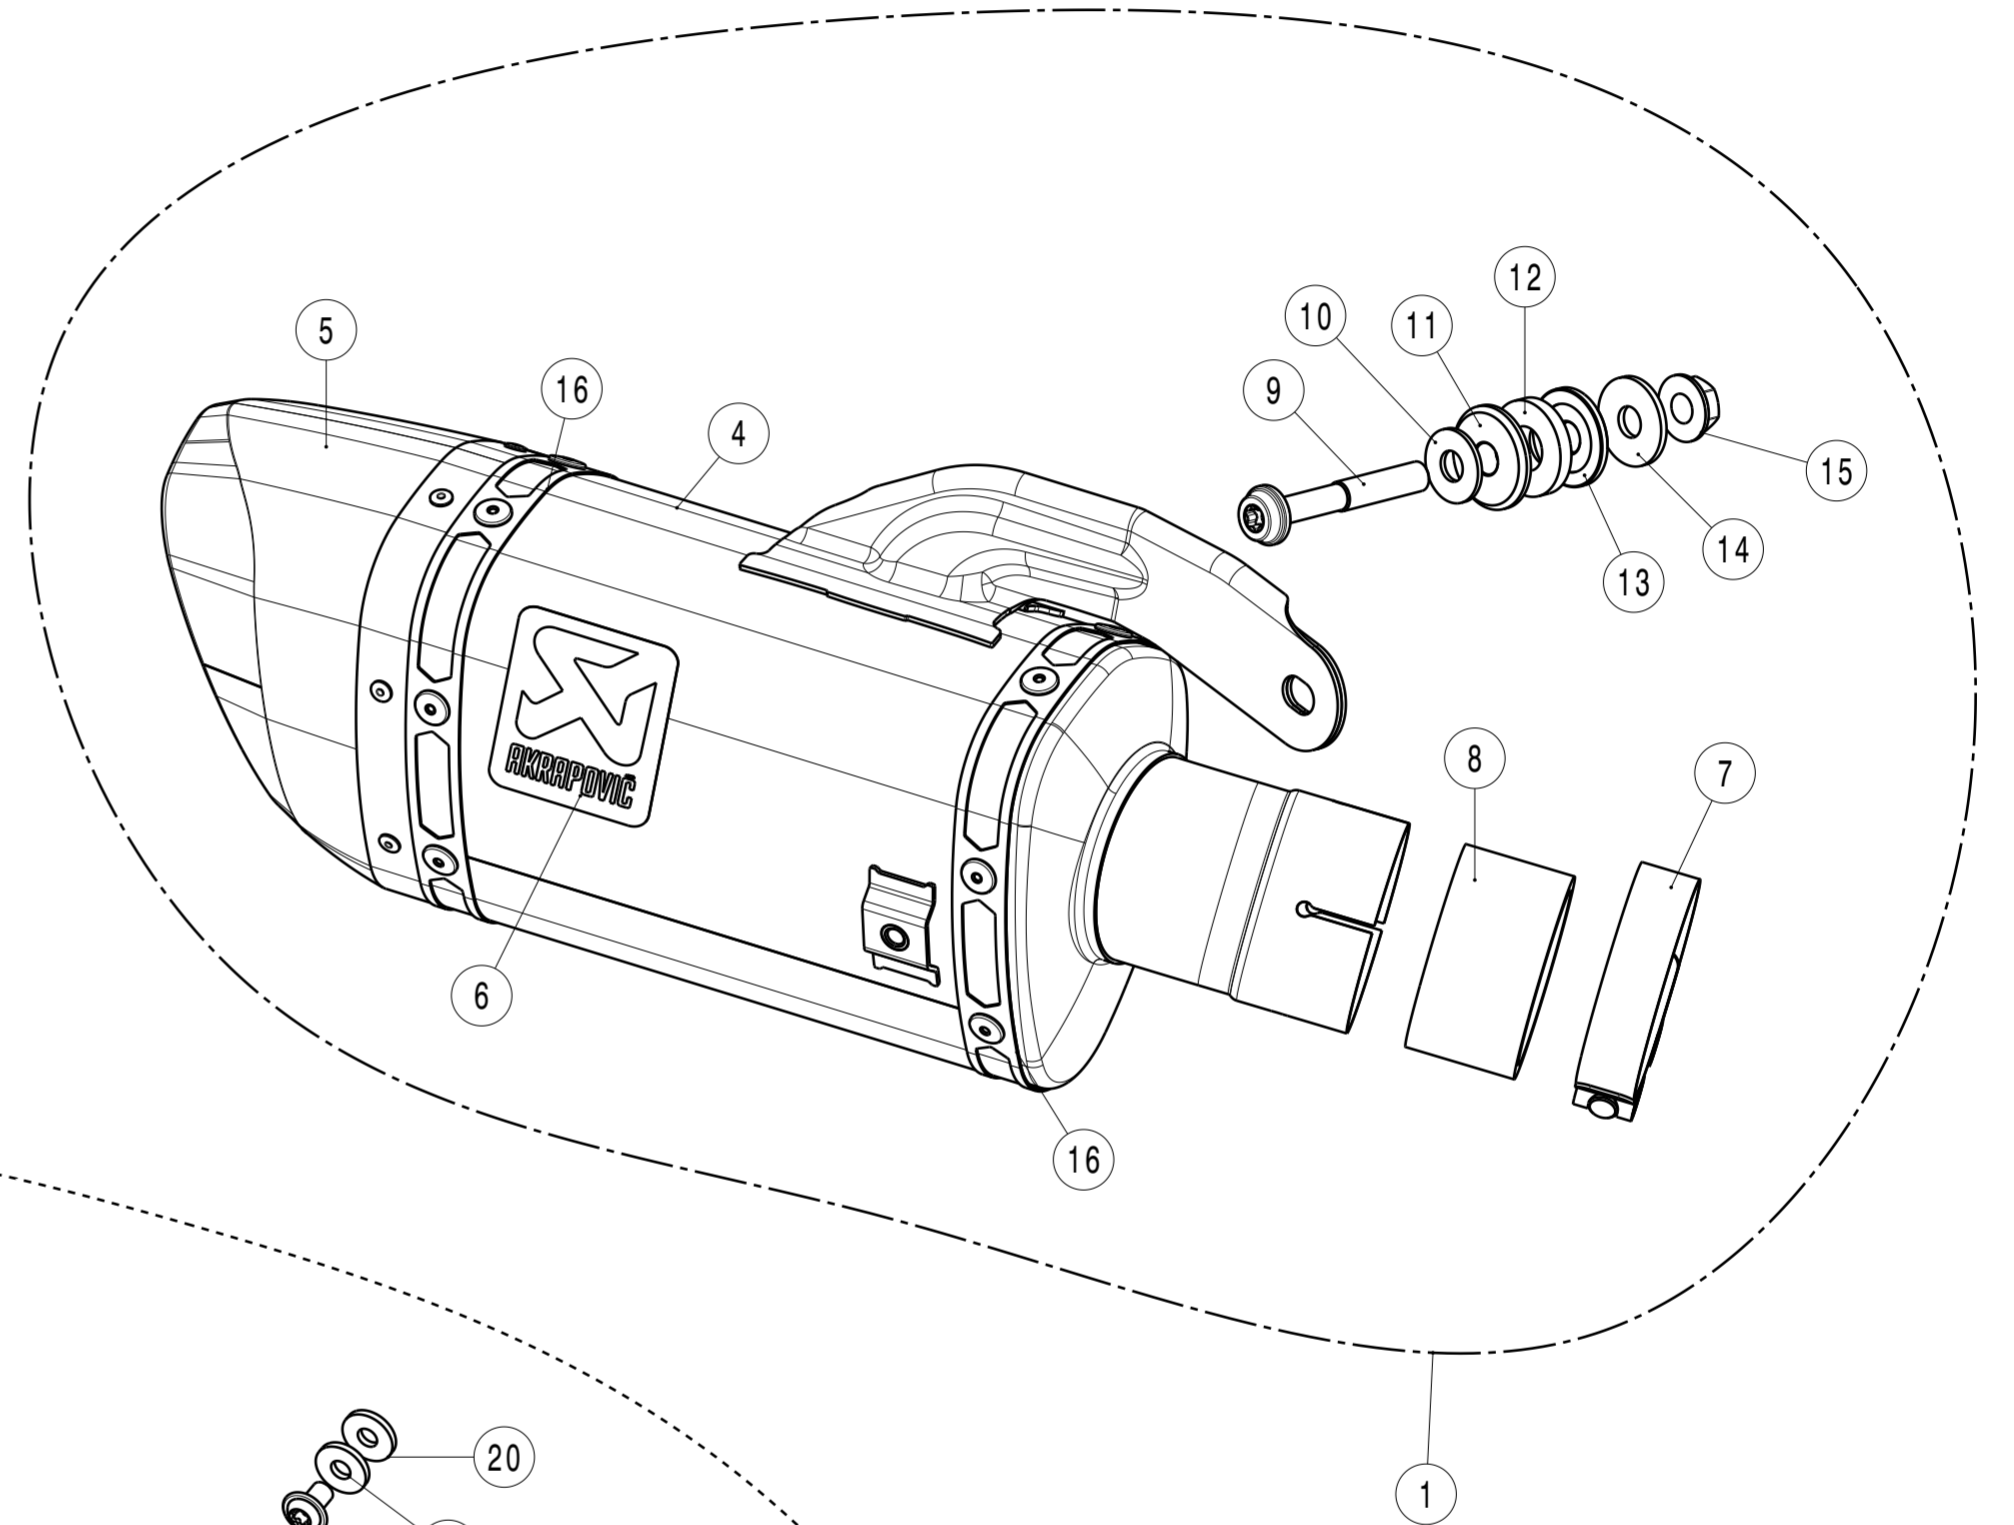

925mm

845mm

1,350mm

1,470mm

2,150mm

MUFFLER REPAIR KITS	
REPACK	22
SLEEVE	23

No.	SalesCode	Description	Qty.
1	S-S10SO19-HAPT	slip on	1
2	P-HSS10SO3	heat shield CA Opt.	1
3	P-HSS10SO4	heat shield CA Opt.	1
4	M-HAP02002T	muffler	1
5	V-EC327	end cap	1
6	P-VST18AL	sticker AL	1
7	P-R114	clamp SS	1
8	P-G51	seal graphite	1
9	P-FB161	bolt	1
10	P-DR86	washer SS	1
11	P-DR54	spacer bushe AL	1
12	P-GUV002	rubber insert	1
13	P-DR155	spacer bushe AL	1
14	P-DR4	washer SS	1
15	P-FN12	nut	1
16	P-TT40	titanium tape	2
17	P-FB123	bolt	1
18	P-DRH1/BAR316	heat resistant washer	1
19	P-FB105	bolt	3
20	P-DRH4/BAR316	heat resistant washer	7
21	P-DR211	bush AL	1
22	P-RPCK231	muffler repack kit	1
23	P-RKS710AP180	muffler sleeve kit	1

Pos.	Description
1	Outer sleeve
2	End cap set
3	Rosette assembly
4	Belt
5	Perforated tube
6	Damping material

OPIS

Muffler cross section slip-ON