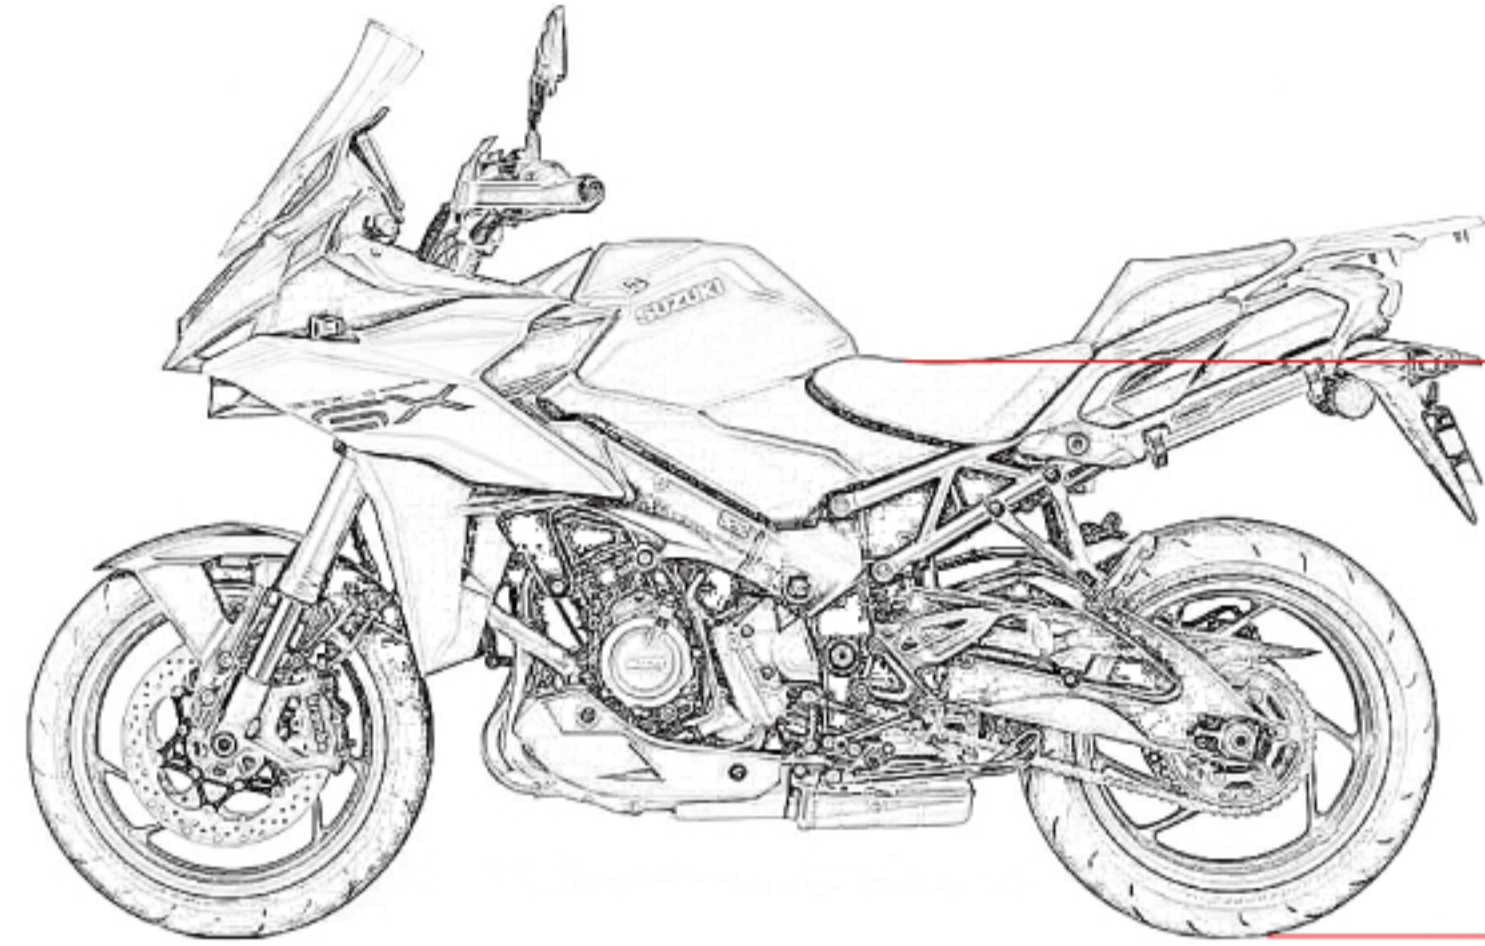

925mm

845mm

1,350mm

1,470mm

2,150mm

MUFFLER REPAIR KITS	
REPACK	22
SLEEVE	23

No.	SalesCode	Description	Qty.
1	S-S10SO19-HAPT	slip on	1
2	P-HSS10SO3	heat shield CA Opt.	1
3	P-HSS10SO4	heat shield CA Opt.	1
4	M-HAP02002T	muffler	1
5	V-EC327	end cap	1
6	P-VST18AL	sticker AL	1
7	P-R114	clamp SS	1
8	P-G51	seal graphite	1
9	P-FB161	bolt	1
10	P-DR86	washer SS	1
11	P-DR54	spacer bushe AL	1
12	P-GUV002	rubber insert	1
13	P-DR155	spacer bushe AL	1
14	P-DR4	washer SS	1
15	P-FN12	nut	1
16	P-TT40	titanium tape	2
17	P-FB123	bolt	1
18	P-DRH1/BAR316	heat resistant washer	1
19	P-FB105	bolt	3
20	P-DRH4/BAR316	heat resistant washer	7
21	P-DR211	bush AL	1
22	P-RPCK231	muffler repack kit	1
23	P-RKS710AP180	muffler sleeve kit	1

Pos.	Description
1	Outer sleeve
2	End cap set
3	Rosette assembly
4	Belt
5	Perforated tube
6	Damping material

OPIS

Muffler cross section slip-ON