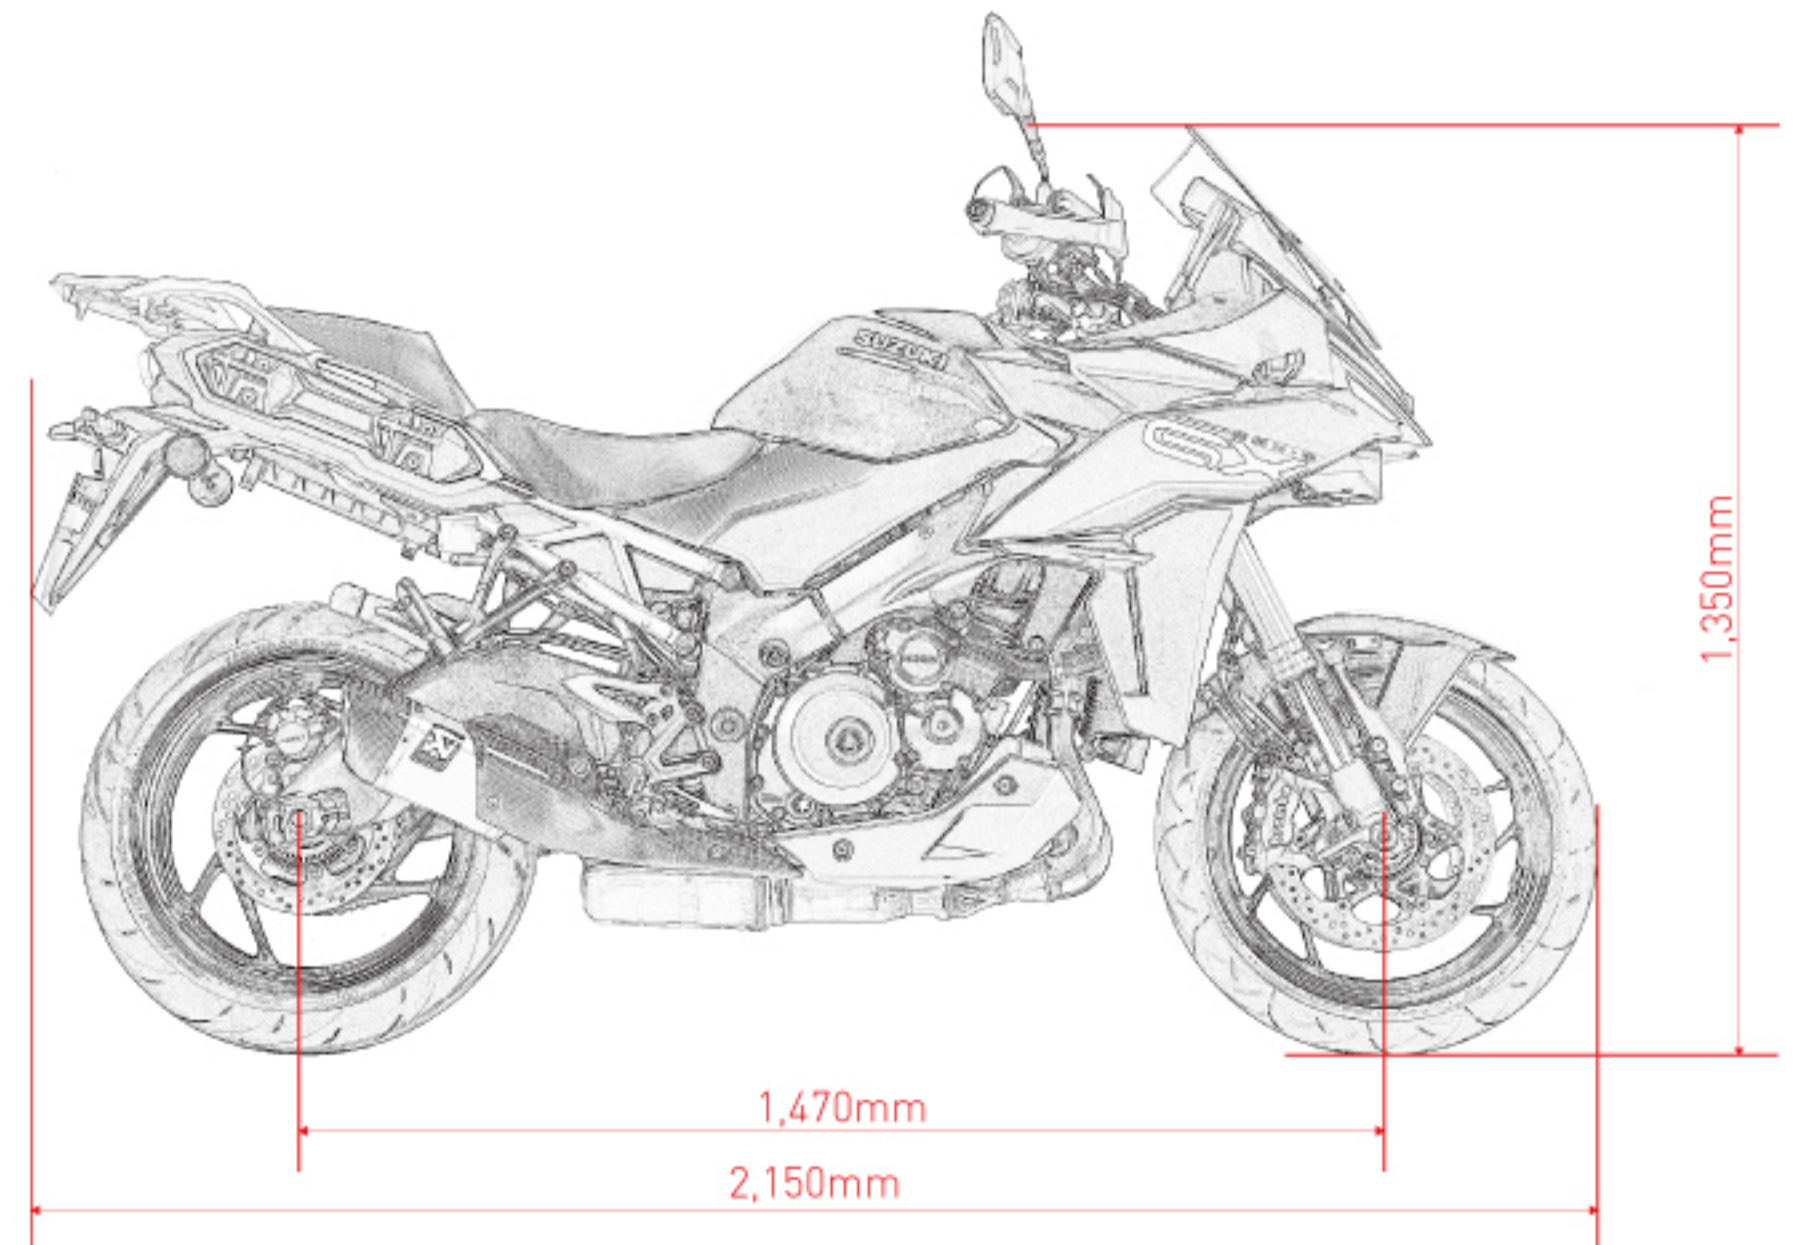

925mm

845mm

1,350mm

1,470mm

2,150mm

MUFFLER REPAIR KITS	
REPACK	22
SLEEVE	23

No.	SalesCode	Description	Qty.
1	S-S10SO19-HAPT	slip on	1
2	P-HSS10SO3	heat shield CA Opt.	1
3	P-HSS10SO4	heat shield CA Opt.	1
4	M-HAP02002T	muffler	1
5	V-EC327	end cap	1
6	P-VST18AL	sticker AL	1
7	P-R114	clamp SS	1
8	P-G51	seal graphite	1
9	P-FB161	bolt	1
10	P-DR86	washer SS	1
11	P-DR54	spacer bushe AL	1
12	P-GUV002	rubber insert	1
13	P-DR155	spacer bushe AL	1
14	P-DR4	washer SS	1
15	P-FN12	nut	1
16	P-TT40	titanium tape	2
17	P-FB123	bolt	1
18	P-DRH1/BAR316	heat resistant washer	1
19	P-FB105	bolt	3
20	P-DRH4/BAR316	heat resistant washer	7
21	P-DR211	bush AL	1
22	P-RPCK231	muffler repack kit	1
23	P-RKS710AP180	muffler sleeve kit	1

Pos.	Description
1	Outer sleeve
2	End cap set
3	Rosette assembly
4	Belt
5	Perforated tube
6	Damping material

OPIS

Muffler cross section slip-ON