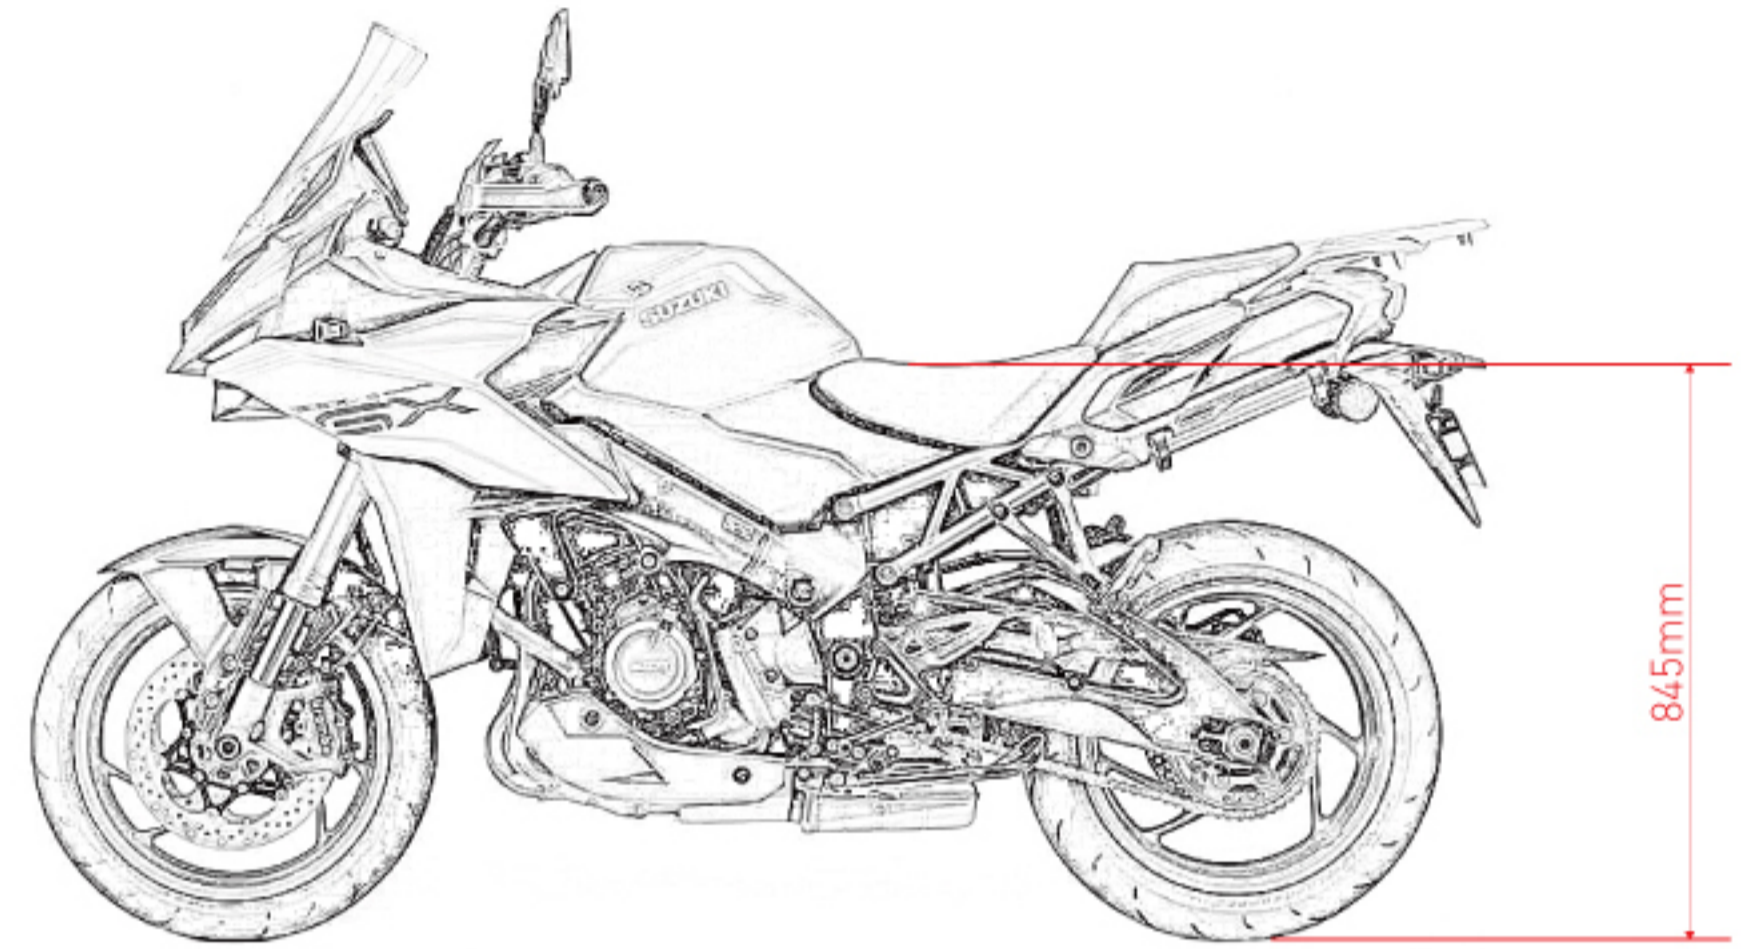

925mm

845mm

1,350mm

1,470mm

2,150mm

MUFFLER REPAIR KITS	
REPACK	22
SLEEVE	23

No.	SalesCode	Description	Qty.
1	S-S10SO19-HAPT	slip on	1
2	P-HSS10SO3	heat shield CA Opt.	1
3	P-HSS10SO4	heat shield CA Opt.	1
4	M-HAP02002T	muffler	1
5	V-EC327	end cap	1
6	P-VST18AL	sticker AL	1
7	P-R114	clamp SS	1
8	P-G51	seal graphite	1
9	P-FB161	bolt	1
10	P-DR86	washer SS	1
11	P-DR54	spacer bushe AL	1
12	P-GUV002	rubber insert	1
13	P-DR155	spacer bushe AL	1
14	P-DR4	washer SS	1
15	P-FN12	nut	1
16	P-TT40	titanium tape	2
17	P-FB123	bolt	1
18	P-DRH1/BAR316	heat resistant washer	1
19	P-FB105	bolt	3
20	P-DRH4/BAR316	heat resistant washer	7
21	P-DR211	bush AL	1
22	P-RPCK231	muffler repack kit	1
23	P-RKS710AP180	muffler sleeve kit	1

Pos.	Description
1	Outer sleeve
2	End cap set
3	Rosette assembly
4	Belt
5	Perforated tube
6	Damping material

OPIS

Muffler cross section slip-ON