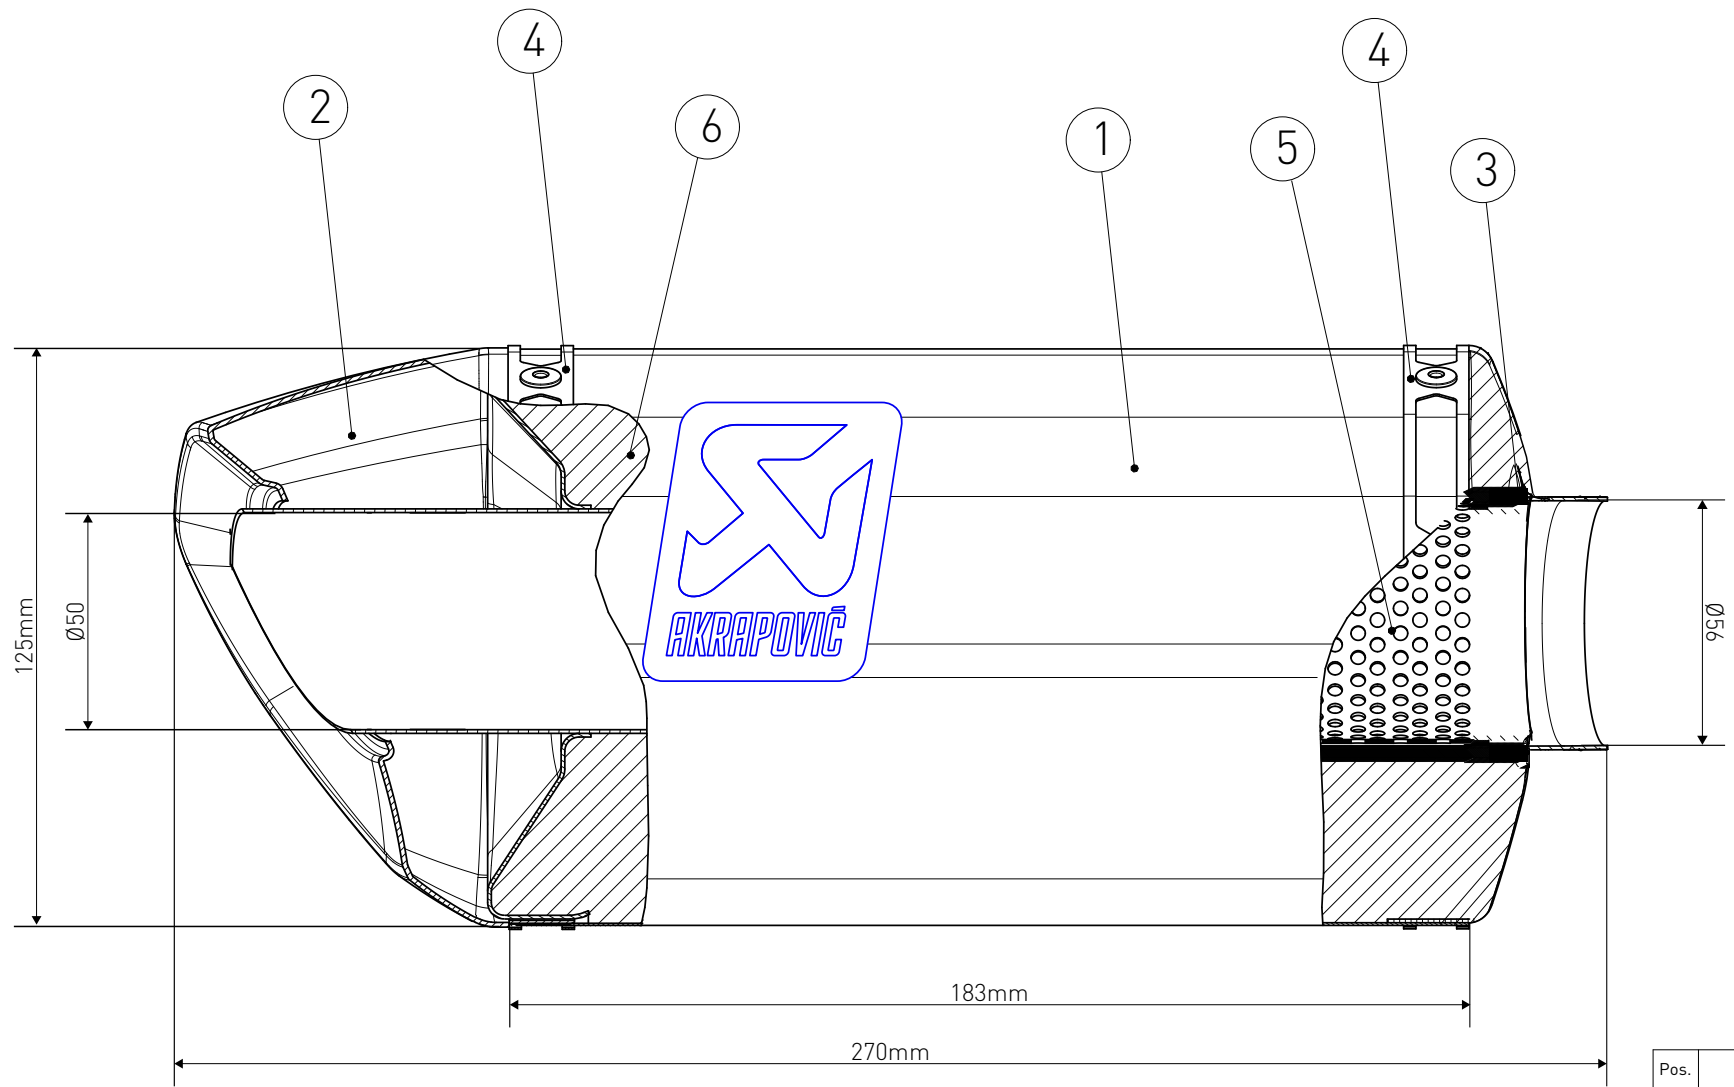

925mm

845mm

1,350mm

1,470mm

2,150mm

MUFFLER REPAIR KITS	
REPACK	22
SLEEVE	23

No.	SalesCode	Description	Qty.
1	S-S10SO19-HAPT	slip on	1
2	P-HSS10SO3	heat shield CA Opt.	1
3	P-HSS10SO4	heat shield CA Opt.	1
4	M-HAP02002T	muffler	1
5	V-EC327	end cap	1
6	P-VST18AL	sticker AL	1
7	P-R114	clamp SS	1
8	P-G51	seal graphite	1
9	P-FB161	bolt	1
10	P-DR86	washer SS	1
11	P-DR54	spacer bushe AL	1
12	P-GUV002	rubber insert	1
13	P-DR155	spacer bushe AL	1
14	P-DR4	washer SS	1
15	P-FN12	nut	1
16	P-TT40	titanium tape	2
17	P-FB123	bolt	1
18	P-DRH1/BAR316	heat resistant washer	1
19	P-FB105	bolt	3
20	P-DRH4/BAR316	heat resistant washer	7
21	P-DR211	bush AL	1
22	P-RPCK231	muffler repack kit	1
23	P-RKS710AP180	muffler sleeve kit	1

Pos.	Description
1	Outer sleeve
2	End cap set
3	Rosette assembly
4	Belt
5	Perforated tube
6	Damping material

OPIS

Muffler cross section slip-ON