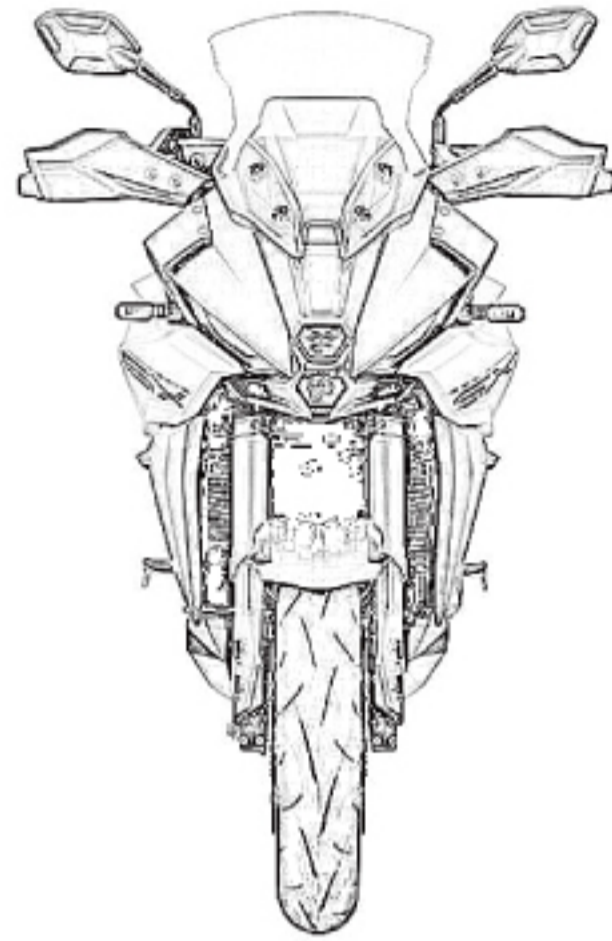

925mm

845mm

1,350mm

1,470mm

2,150mm

MUFFLER REPAIR KITS	
REPACK	22
SLEEVE	23

No.	SalesCode	Description	Qty.
1	S-S10SO19-HAPT	slip on	1
2	P-HSS10SO3	heat shield CA Opt.	1
3	P-HSS10SO4	heat shield CA Opt.	1
4	M-HAP02002T	muffler	1
5	V-EC327	end cap	1
6	P-VST18AL	sticker AL	1
7	P-R114	clamp SS	1
8	P-G51	seal graphite	1
9	P-FB161	bolt	1
10	P-DR86	washer SS	1
11	P-DR54	spacer bushe AL	1
12	P-GUV002	rubber insert	1
13	P-DR155	spacer bushe AL	1
14	P-DR4	washer SS	1
15	P-FN12	nut	1
16	P-TT40	titanium tape	2
17	P-FB123	bolt	1
18	P-DRH1/BAR316	heat resistant washer	1
19	P-FB105	bolt	3
20	P-DRH4/BAR316	heat resistant washer	7
21	P-DR211	bush AL	1
22	P-RPCK231	muffler repack kit	1
23	P-RKS710AP180	muffler sleeve kit	1

Pos.	Description
1	Outer sleeve
2	End cap set
3	Rosette assembly
4	Belt
5	Perforated tube
6	Damping material

OPIS

Muffler cross section slip-ON