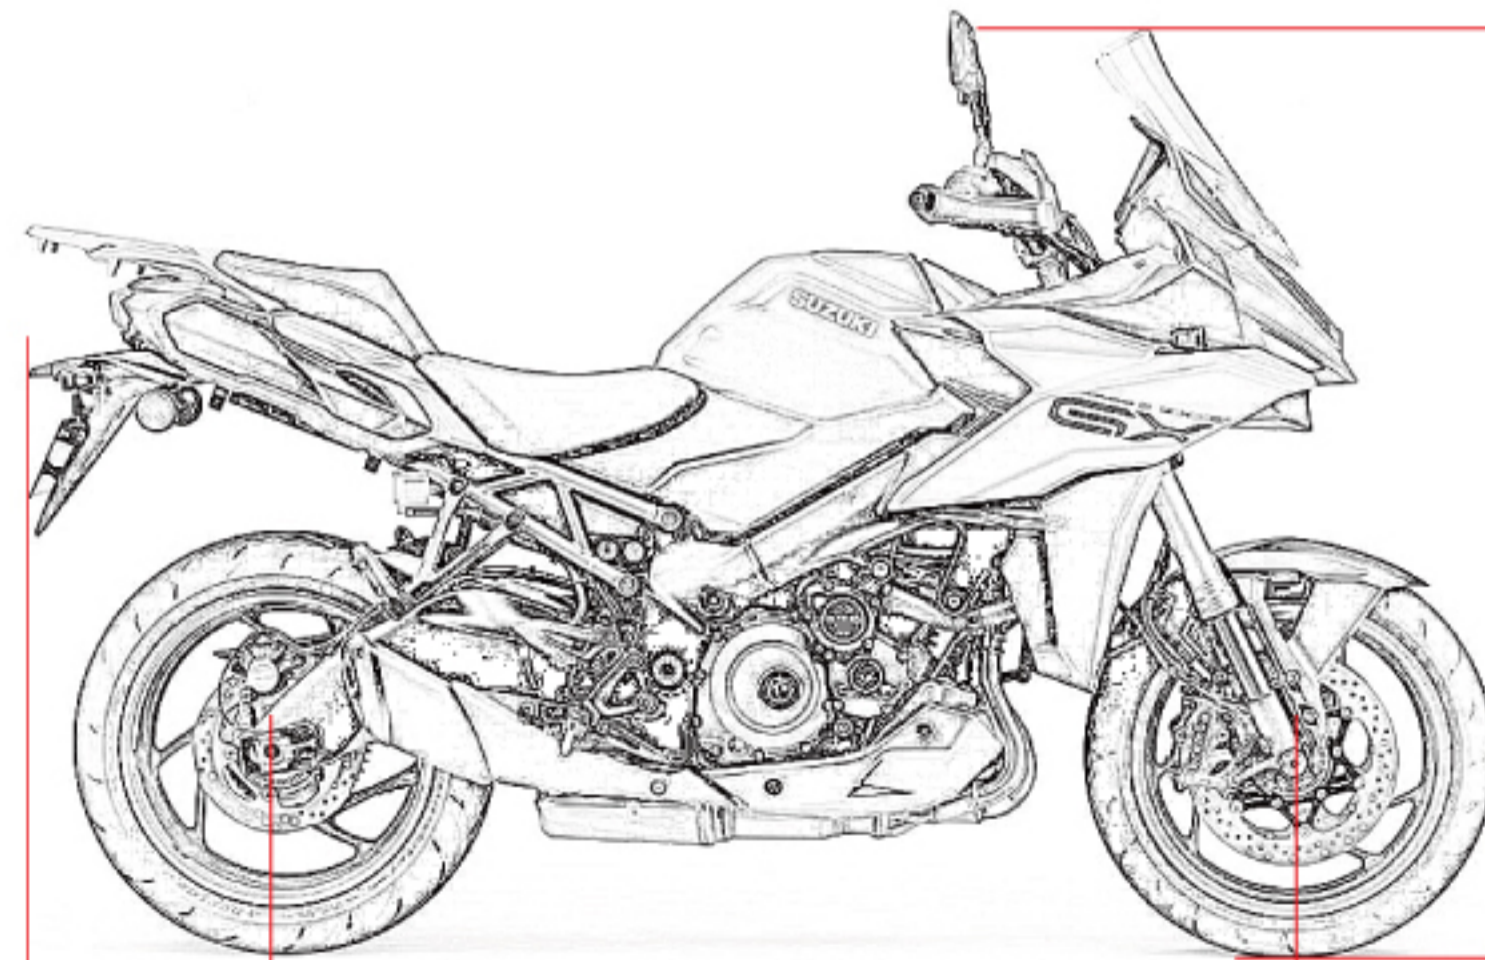

925mm

845mm

1,350mm

1,470mm

2,150mm

MUFFLER REPAIR KITS	
REPACK	22
SLEEVE	23

No.	SalesCode	Description	Qty.
1	S-S10SO19-HAPT	slip on	1
2	P-HSS10SO3	heat shield CA Opt.	1
3	P-HSS10SO4	heat shield CA Opt.	1
4	M-HAP02002T	muffler	1
5	V-EC327	end cap	1
6	P-VST18AL	sticker AL	1
7	P-R114	clamp SS	1
8	P-G51	seal graphite	1
9	P-FB161	bolt	1
10	P-DR86	washer SS	1
11	P-DR54	spacer bushe AL	1
12	P-GUV002	rubber insert	1
13	P-DR155	spacer bushe AL	1
14	P-DR4	washer SS	1
15	P-FN12	nut	1
16	P-TT40	titanium tape	2
17	P-FB123	bolt	1
18	P-DRH1/BAR316	heat resistant washer	1
19	P-FB105	bolt	3
20	P-DRH4/BAR316	heat resistant washer	7
21	P-DR211	bush AL	1
22	P-RPCK231	muffler repack kit	1
23	P-RKS710AP180	muffler sleeve kit	1

Pos.	Description
1	Outer sleeve
2	End cap set
3	Rosette assembly
4	Belt
5	Perforated tube
6	Damping material

OPIS

Muffler cross section slip-ON