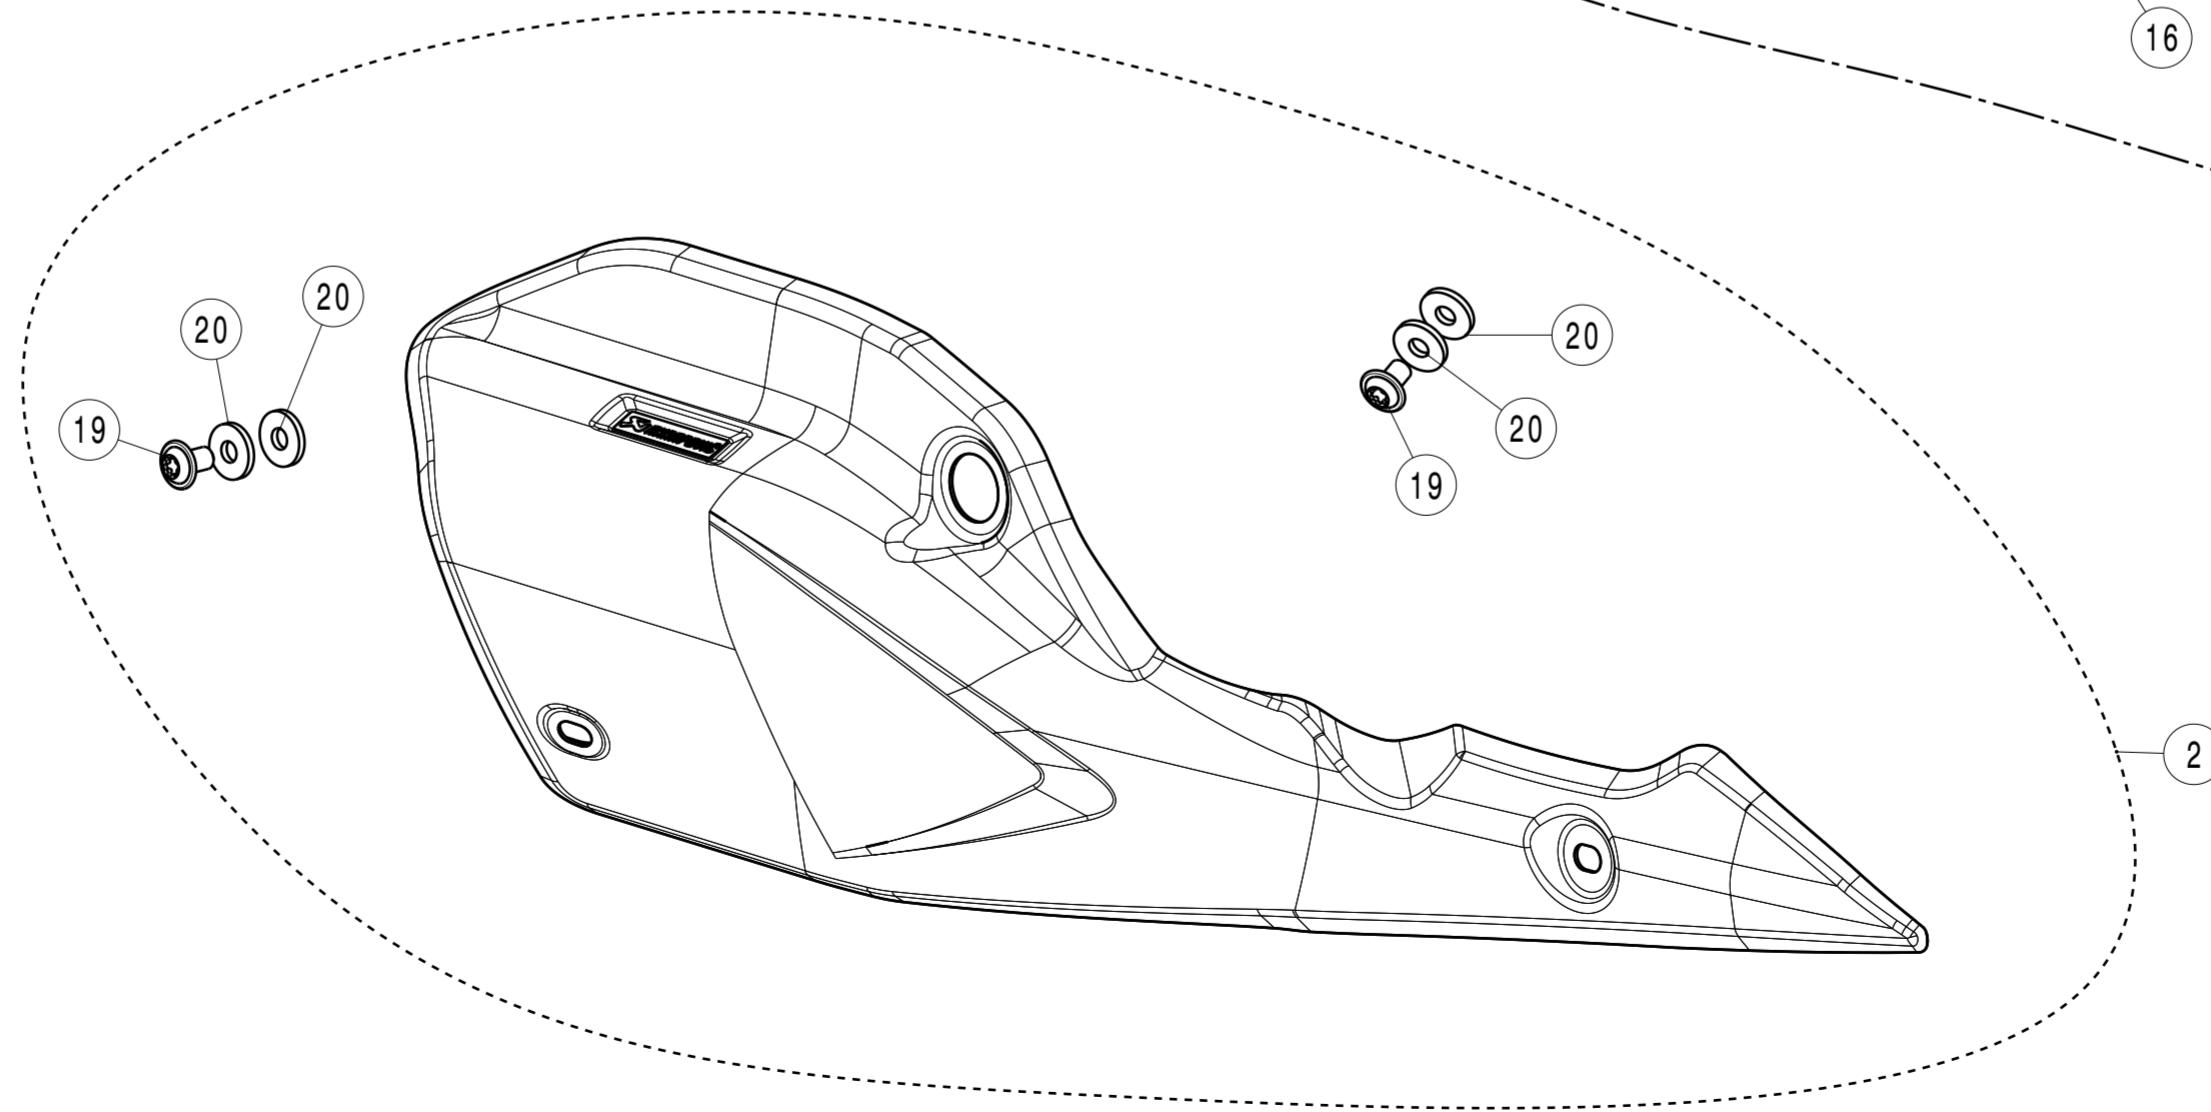

925mm

845mm

1,350mm

1,470mm

2,150mm

MUFFLER REPAIR KITS	
REPACK	22
SLEEVE	23

No.	SalesCode	Description	Qty.
1	S-S10SO19-HAPT	slip on	1
2	P-HSS10SO3	heat shield CA Opt.	1
3	P-HSS10SO4	heat shield CA Opt.	1
4	M-HAP02002T	muffler	1
5	V-EC327	end cap	1
6	P-VST18AL	sticker AL	1
7	P-R114	clamp SS	1
8	P-G51	seal graphite	1
9	P-FB161	bolt	1
10	P-DR86	washer SS	1
11	P-DR54	spacer bushe AL	1
12	P-GUV002	rubber insert	1
13	P-DR155	spacer bushe AL	1
14	P-DR4	washer SS	1
15	P-FN12	nut	1
16	P-TT40	titanium tape	2
17	P-FB123	bolt	1
18	P-DRH1/BAR316	heat resistant washer	1
19	P-FB105	bolt	3
20	P-DRH4/BAR316	heat resistant washer	7
21	P-DR211	bush AL	1
22	P-RPCK231	muffler repack kit	1
23	P-RKS710AP180	muffler sleeve kit	1

Pos.	Description
1	Outer sleeve
2	End cap set
3	Rosette assembly
4	Belt
5	Perforated tube
6	Damping material

OPIS

Muffler cross section slip-ON