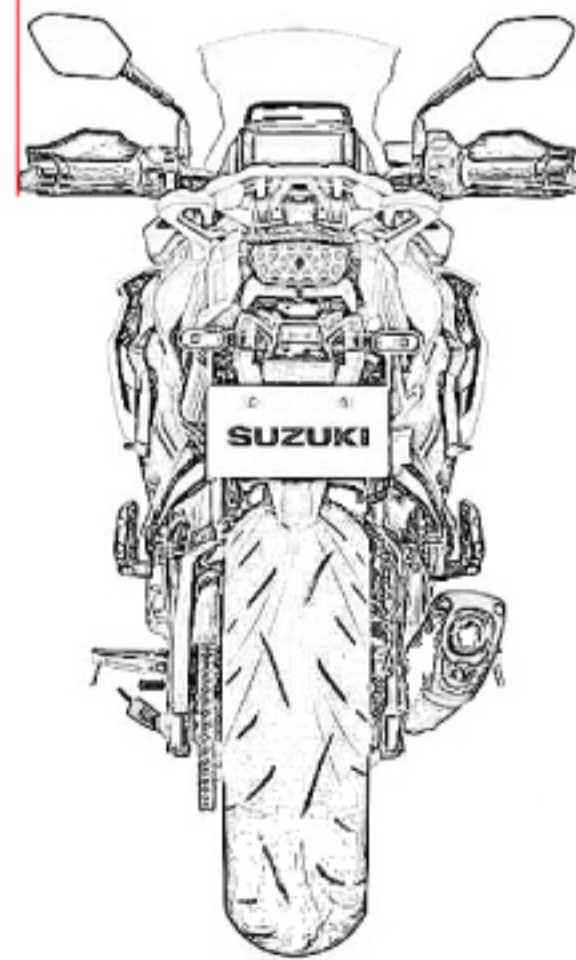

925mm

845mm

1,350mm

1,470mm

2,150mm

MUFFLER REPAIR KITS	
REPACK	22
SLEEVE	23

No.	SalesCode	Description	Qty.
1	S-S10SO19-HAPT	slip on	1
2	P-HSS10SO3	heat shield CA Opt.	1
3	P-HSS10SO4	heat shield CA Opt.	1
4	M-HAP02002T	muffler	1
5	V-EC327	end cap	1
6	P-VST18AL	sticker AL	1
7	P-R114	clamp SS	1
8	P-G51	seal graphite	1
9	P-FB161	bolt	1
10	P-DR86	washer SS	1
11	P-DR54	spacer bushe AL	1
12	P-GUV002	rubber insert	1
13	P-DR155	spacer bushe AL	1
14	P-DR4	washer SS	1
15	P-FN12	nut	1
16	P-TT40	titanium tape	2
17	P-FB123	bolt	1
18	P-DRH1/BAR316	heat resistant washer	1
19	P-FB105	bolt	3
20	P-DRH4/BAR316	heat resistant washer	7
21	P-DR211	bush AL	1
22	P-RPCK231	muffler repack kit	1
23	P-RKS710AP180	muffler sleeve kit	1

Pos.	Description
1	Outer sleeve
2	End cap set
3	Rosette assembly
4	Belt
5	Perforated tube
6	Damping material

OPIS

Muffler cross section slip-ON