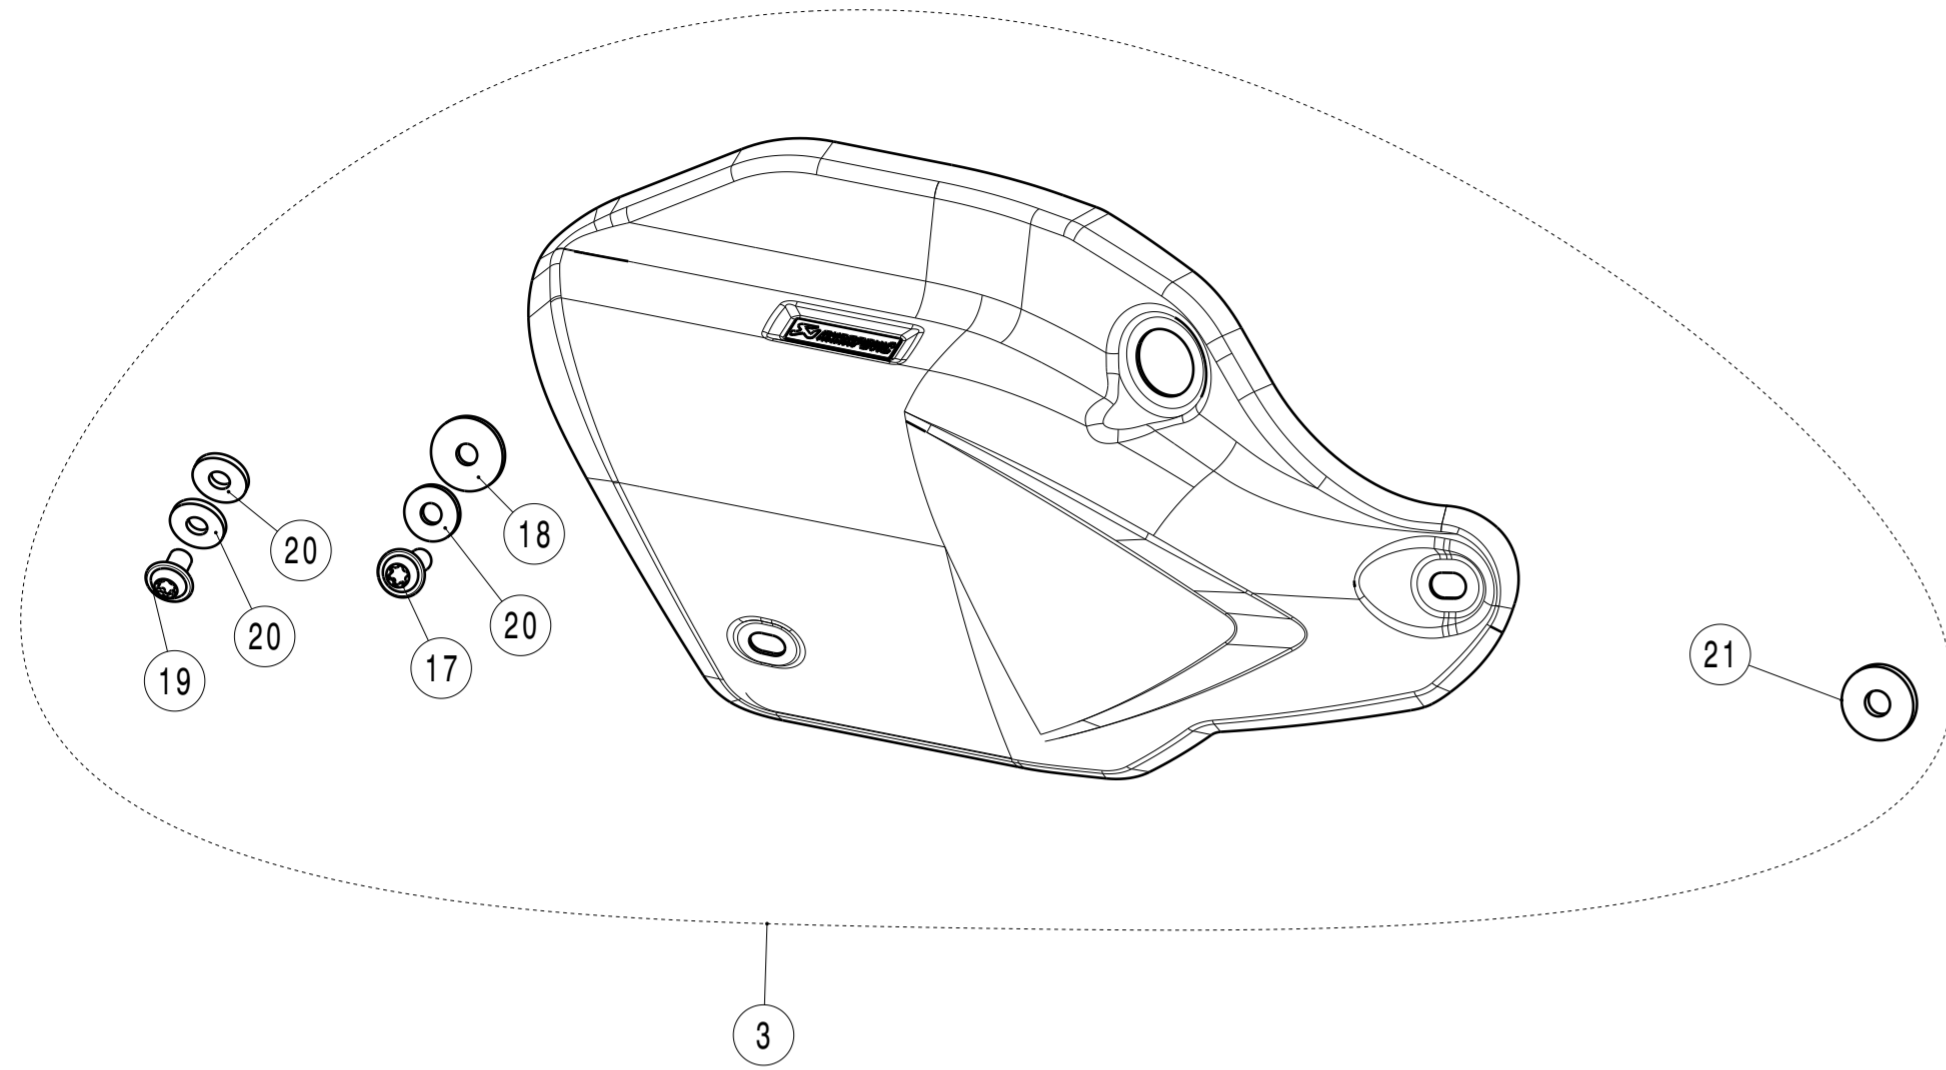

925mm

845mm

1,350mm

1,470mm

2,150mm

MUFFLER REPAIR KITS	
REPACK	22
SLEEVE	23

No.	SalesCode	Description	Qty.
1	S-S10SO19-HAPT	slip on	1
2	P-HSS10SO3	heat shield CA Opt.	1
3	P-HSS10SO4	heat shield CA Opt.	1
4	M-HAP02002T	muffler	1
5	V-EC327	end cap	1
6	P-VST18AL	sticker AL	1
7	P-R114	clamp SS	1
8	P-G51	seal graphite	1
9	P-FB161	bolt	1
10	P-DR86	washer SS	1
11	P-DR54	spacer bushe AL	1
12	P-GUV002	rubber insert	1
13	P-DR155	spacer bushe AL	1
14	P-DR4	washer SS	1
15	P-FN12	nut	1
16	P-TT40	titanium tape	2
17	P-FB123	bolt	1
18	P-DRH1/BAR316	heat resistant washer	1
19	P-FB105	bolt	3
20	P-DRH4/BAR316	heat resistant washer	7
21	P-DR211	bush AL	1
22	P-RPCK231	muffler repack kit	1
23	P-RKS710AP180	muffler sleeve kit	1

Pos.	Description
1	Outer sleeve
2	End cap set
3	Rosette assembly
4	Belt
5	Perforated tube
6	Damping material

OPIS

Muffler cross section slip-ON