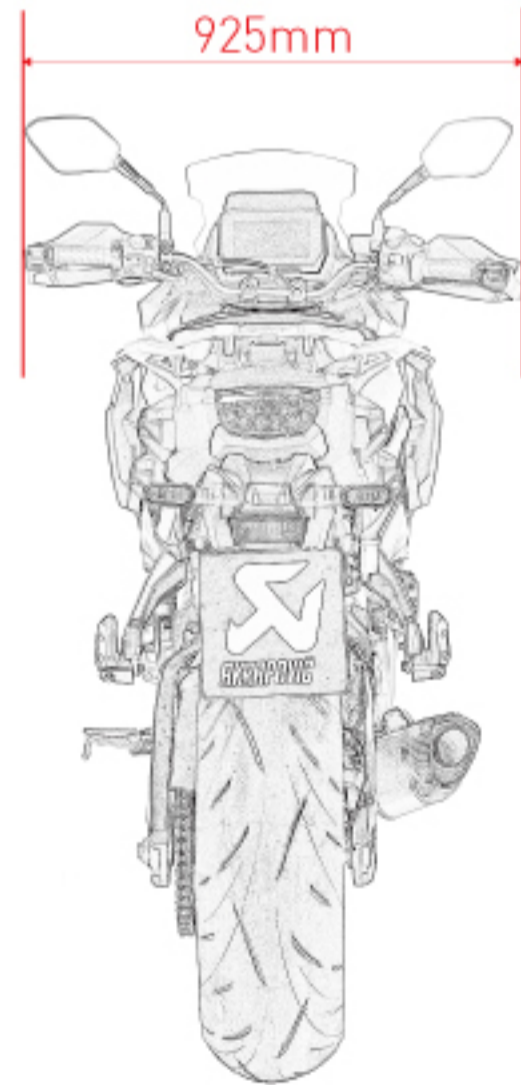

925mm

845mm

1,350mm

1,470mm

2,150mm

MUFFLER REPAIR KITS	
REPACK	22
SLEEVE	23

No.	SalesCode	Description	Qty.
1	S-S10SO19-HAPT	slip on	1
2	P-HSS10SO3	heat shield CA Opt.	1
3	P-HSS10SO4	heat shield CA Opt.	1
4	M-HAP02002T	muffler	1
5	V-EC327	end cap	1
6	P-VST18AL	sticker AL	1
7	P-R114	clamp SS	1
8	P-G51	seal graphite	1
9	P-FB161	bolt	1
10	P-DR86	washer SS	1
11	P-DR54	spacer bushe AL	1
12	P-GUV002	rubber insert	1
13	P-DR155	spacer bushe AL	1
14	P-DR4	washer SS	1
15	P-FN12	nut	1
16	P-TT40	titanium tape	2
17	P-FB123	bolt	1
18	P-DRH1/BAR316	heat resistant washer	1
19	P-FB105	bolt	3
20	P-DRH4/BAR316	heat resistant washer	7
21	P-DR211	bush AL	1
22	P-RPCK231	muffler repack kit	1
23	P-RKS710AP180	muffler sleeve kit	1

Pos.	Description
1	Outer sleeve
2	End cap set
3	Rosette assembly
4	Belt
5	Perforated tube
6	Damping material

OPIS

Muffler cross section slip-ON