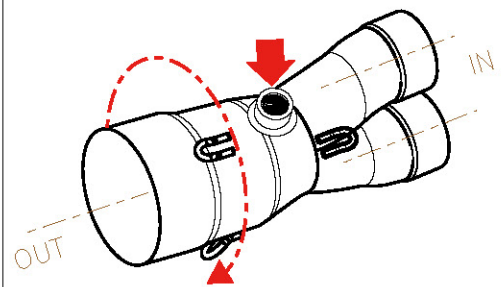

3 산소센서 홀 상세위치

MUFFLER REPAIR KITS	
REPACK	21
SLEEVE	22

WARNING! EC TYPE APPROVAL IS VALID ONLY WHEN CATALYTIC CONVERTER IS INSTALLED!

EURO 5+

No.	SalesCode	Description	Qty.
1	S-K6R14-HEGEHT/2	slip on system	1
2	M-HEGEH00704T/2	muffler	1
3	L-K6R11/1	link pipe SS	1
4	H-K6R11	header SS	1
5	P-KAT-084/1	catalytic converter	1
6	P-HST13AL	sticker vertical	2
7	P-TT73	belt TI for SS sleeve	1
8	V-EC338	end cap	1
9	P-X186	bracket SS	1
10	P-FB65	bolt	2
11	P-DR4	washer SS	2
12	P-FB42	bolt	4
13	P-LT1	screw sealant	1
14	P-S1/2	spring	6
15	P-LBSB4	lambda plug	1
16	P-FB129	bolt	3
17	P-DRH4/BAR316	heat resistant washer	3
18	P-DRH1/BAR316	heat resistant washer	3
19	P-FN8	nut	3
20	P-VEZ2	tie wrap	4
21	P-RPCK163	muffler repack kit	1
22	P-RKS780EGEH237	sleeve kit	1

Pos.	Description
1	Outer sleeve
2	End cap set
3	Rosette assembly
4	Belt
5	Perforated tube
6	Bracket
7	Damping material
8	Oxygen sensor Insert