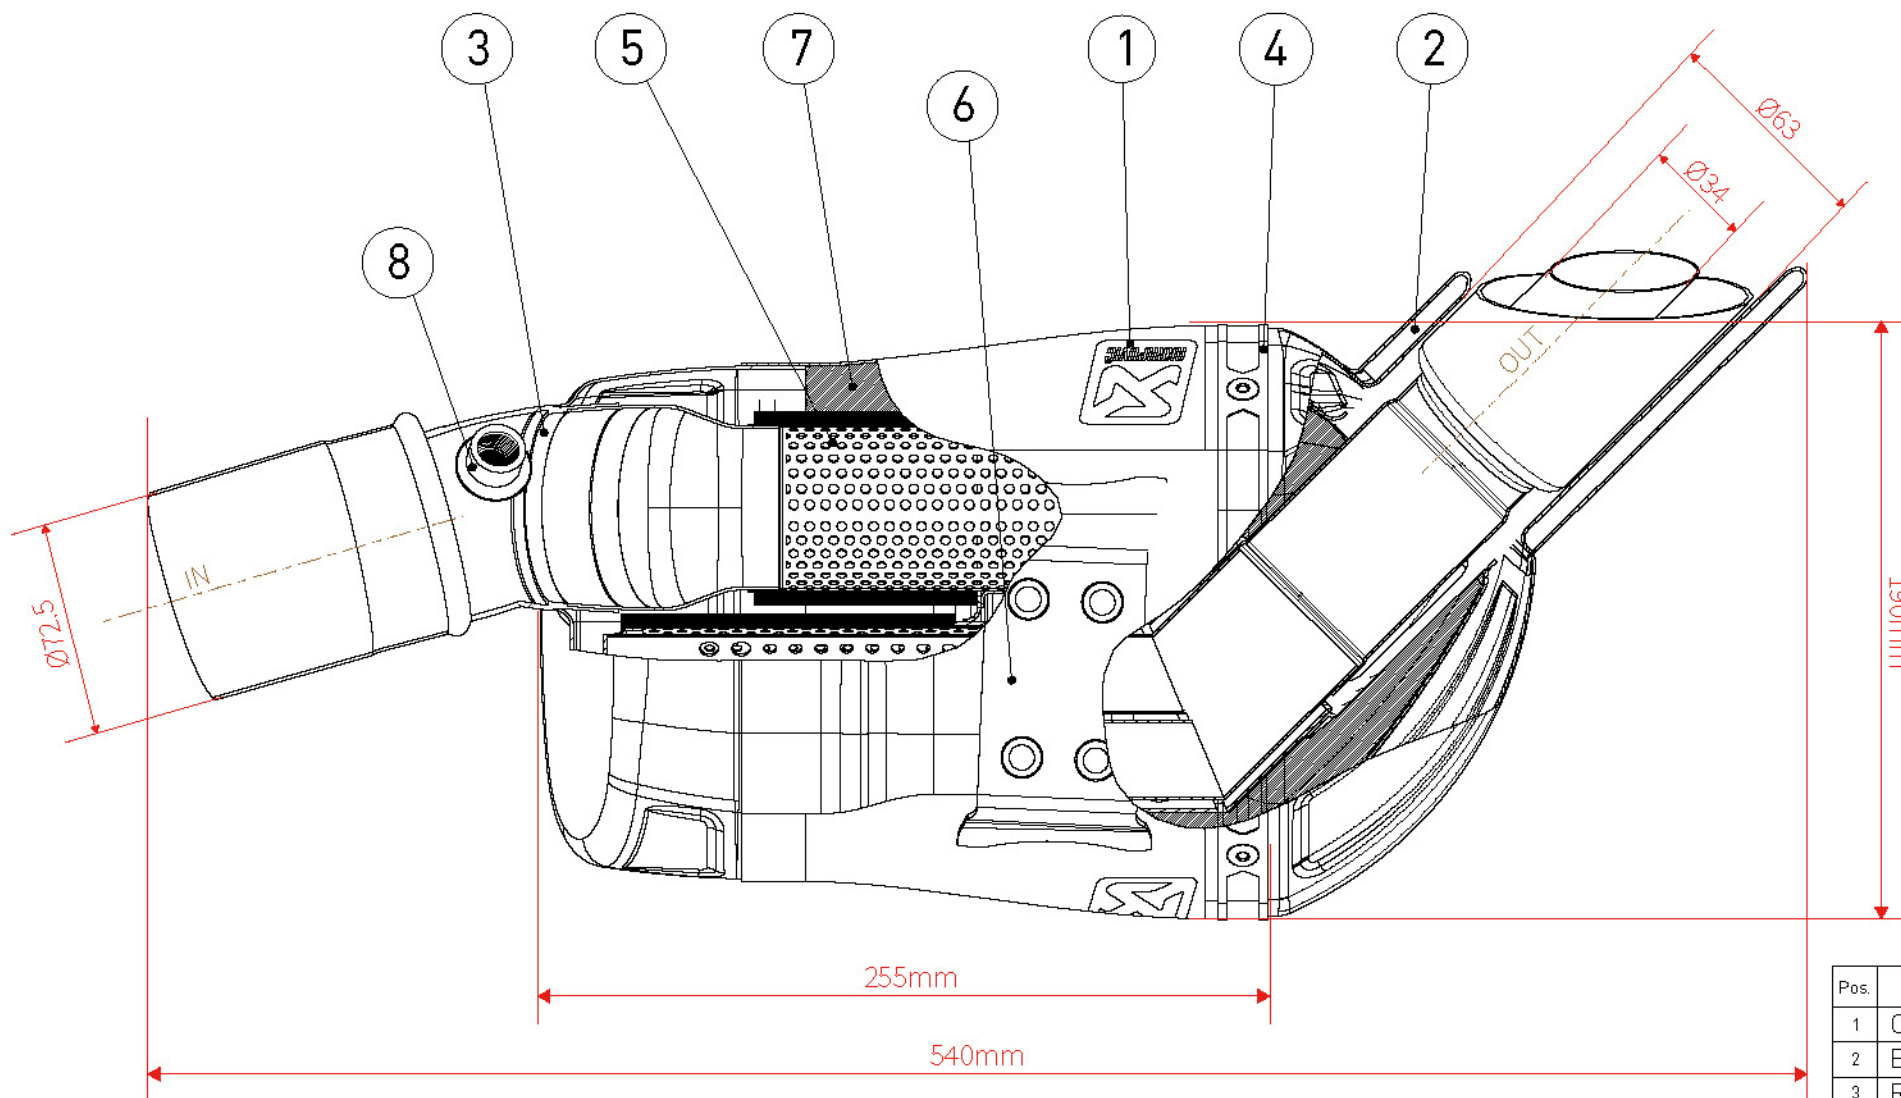

3 산소센서 홀 상세위치

MUFFLER REPAIR KITS	
REPACK	21
SLEEVE	22

WARNING! EC TYPE APPROVAL IS VALID ONLY WHEN CATALYTIC CONVERTER IS INSTALLED!

EURO 5+

No.	SalesCode	Description	Qty.
1	S-K6R14-HEGEHT/2	slip on system	1
2	M-HEGEH00704T/2	muffler	1
3	L-K6R11/1	link pipe SS	1
4	H-K6R11	header SS	1
5	P-KAT-084/1	catalytic converter	1
6	P-HST13AL	sticker vertical	2
7	P-TT73	belt TI for SS sleeve	1
8	V-EC338	end cap	1
9	P-X186	bracket SS	1
10	P-FB65	bolt	2
11	P-DR4	washer SS	2
12	P-FB42	bolt	4
13	P-LT1	screw sealant	1
14	P-S1/2	spring	6
15	P-LBSB4	lambda plug	1
16	P-FB129	bolt	3
17	P-DRH4/BAR316	heat resistant washer	3
18	P-DRH1/BAR316	heat resistant washer	3
19	P-FN8	nut	3
20	P-VEZ2	tie wrap	4
21	P-RPCK163	muffler repack kit	1
22	P-RKS780EGEH237	sleeve kit	1

Pos.	Description
1	Outer sleeve
2	End cap set
3	Rosette assembly
4	Belt
5	Perforated tube
6	Bracket
7	Damping material
8	Oxygen sensor Insert