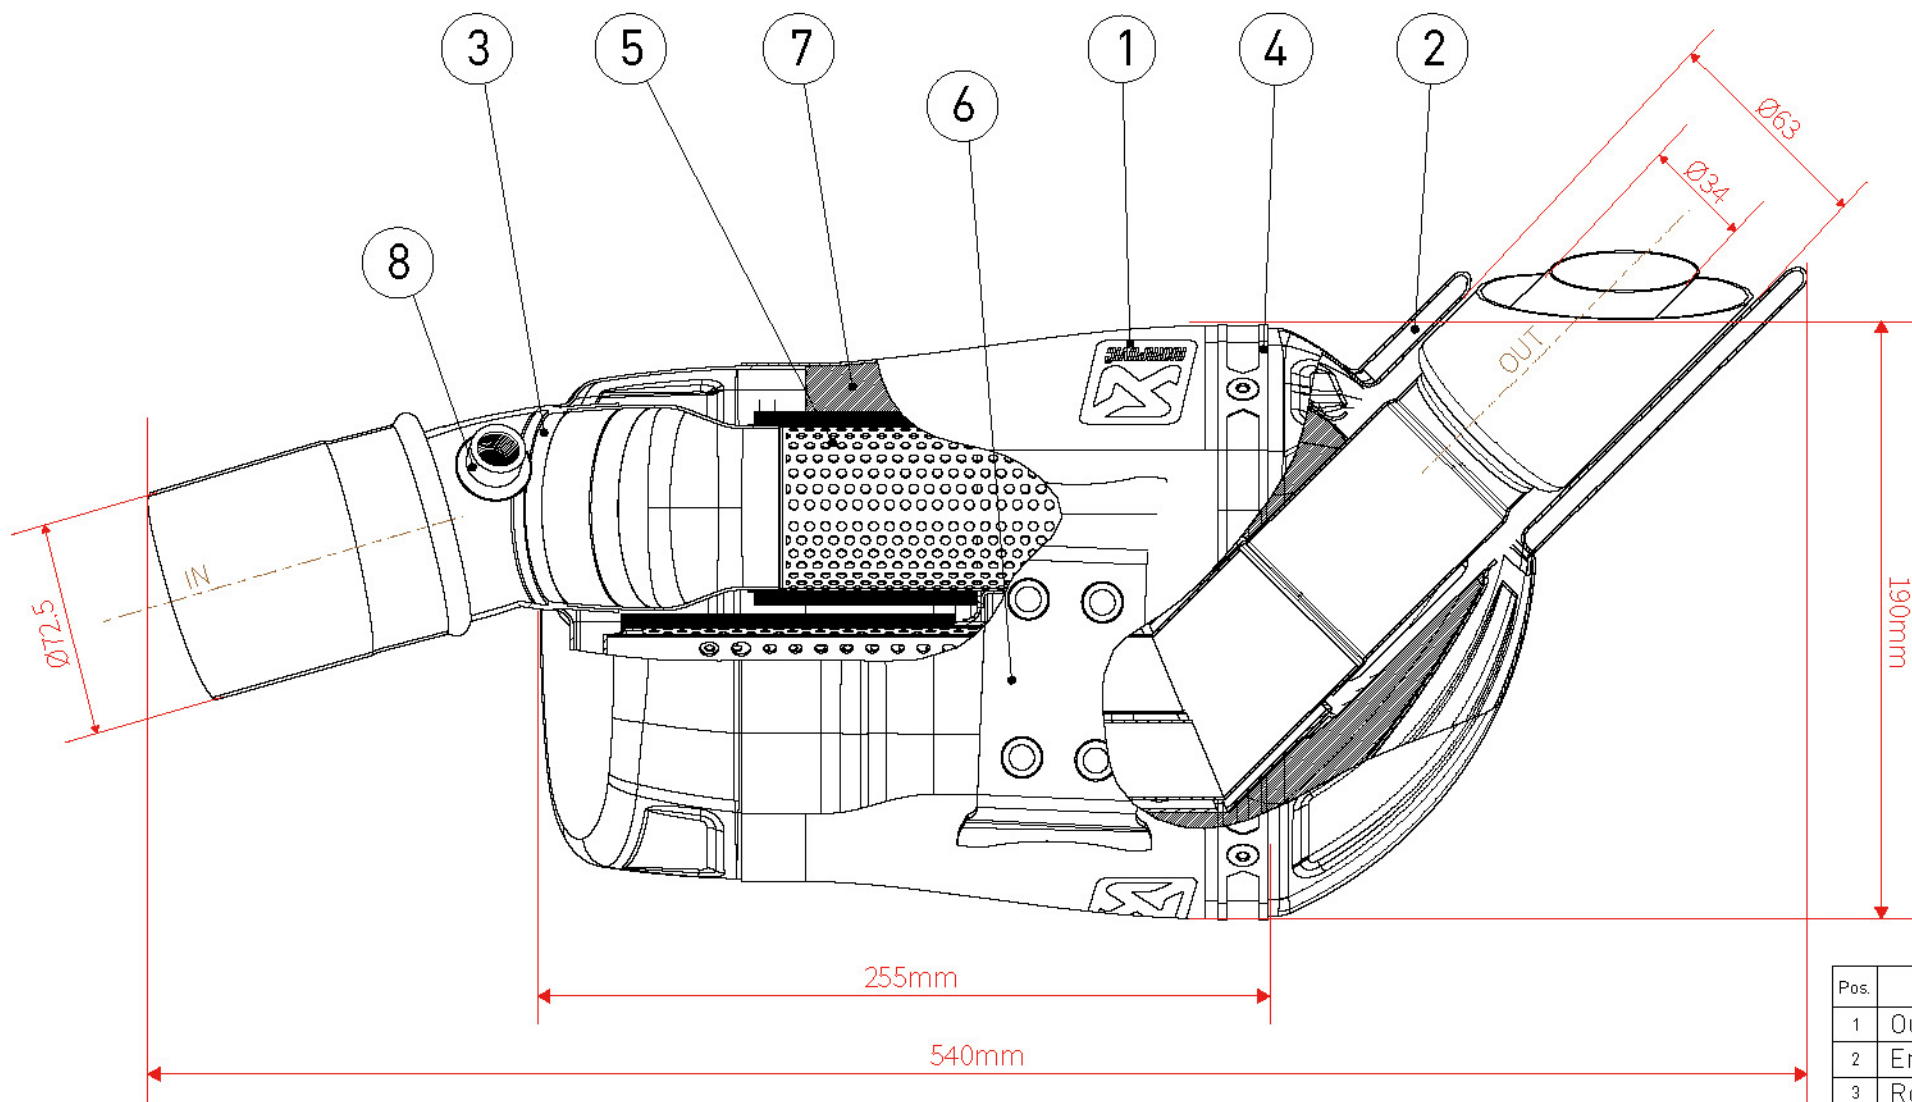

3 산소센서 홀 상세위치

MUFFLER REPAIR KITS	
REPACK	21
SLEEVE	22

WARNING! EC TYPE APPROVAL IS VALID ONLY WHEN CATALYTIC CONVERTER IS INSTALLED!

**EURO 5+**

No.	SalesCode	Description	Qty.
1	S-K6R14-HEGEHT/2	slip on system	1
2	M-HEGEH00704T/2	muffler	1
3	L-K6R11/1	link pipe SS	1
4	H-K6R11	header SS	1
5	P-KAT-084/1	catalytic converter	1
6	P-HST13AL	sticker vertical	2
7	P-TT73	belt TI for SS sleeve	1
8	V-EC338	end cap	1
9	P-X186	bracket SS	1
10	P-FB65	bolt	2
11	P-DR4	washer SS	2
12	P-FB42	bolt	4
13	P-LT1	screw sealant	1
14	P-S1/2	spring	6
15	P-LBSB4	lambda plug	1
16	P-FB129	bolt	3
17	P-DRH4/BAR316	heat resistant washer	3
18	P-DRH1/BAR316	heat resistant washer	3
19	P-FN8	nut	3
20	P-VEZ2	tie wrap	4
21	P-RPCK163	muffler repack kit	1
22	P-RKS780EGEH237	sleeve kit	1

Pos.	Description
1	Outer sleeve
2	End cap set
3	Rosette assembly
4	Belt
5	Perforated tube
6	Bracket
7	Damping material
8	Oxygen sensor Insert

OPIS  
Muffler cross section