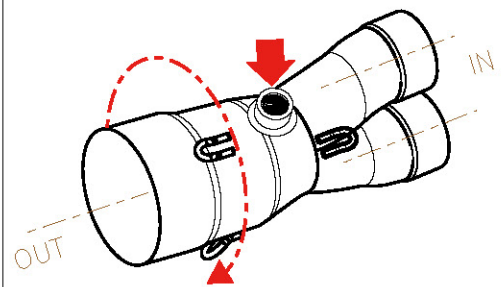

3 산소센서 홀 상세위치

MUFFLER REPAIR KITS	
REPACK	21
SLEEVE	22

WARNING! EC TYPE APPROVAL IS VALID ONLY WHEN CATALYTIC CONVERTER IS INSTALLED!

**EURO 5+**

No.	SalesCode	Description	Qty.
1	S-K6R14-HEGEHT/2	slip on system	1
2	M-HEGEH00704T/2	muffler	1
3	L-K6R11/1	link pipe SS	1
4	H-K6R11	header SS	1
5	P-KAT-084/1	catalytic converter	1
6	P-HST13AL	sticker vertical	2
7	P-TT73	belt TI for SS sleeve	1
8	V-EC338	end cap	1
9	P-X186	bracket SS	1
10	P-FB65	bolt	2
11	P-DR4	washer SS	2
12	P-FB42	bolt	4
13	P-LT1	screw sealant	1
14	P-S1/2	spring	6
15	P-LBSB4	lambda plug	1
16	P-FB129	bolt	3
17	P-DRH4/BAR316	heat resistant washer	3
18	P-DRH1/BAR316	heat resistant washer	3
19	P-FN8	nut	3
20	P-VEZ2	tie wrap	4
21	P-RPCK163	muffler repack kit	1
22	P-RKS780EGEH237	sleeve kit	1

Pos.	Description
1	Outer sleeve
2	End cap set
3	Rosette assembly
4	Belt
5	Perforated tube
6	Bracket
7	Damping material
8	Oxygen sensor Insert

OPIS  
Muffler cross section