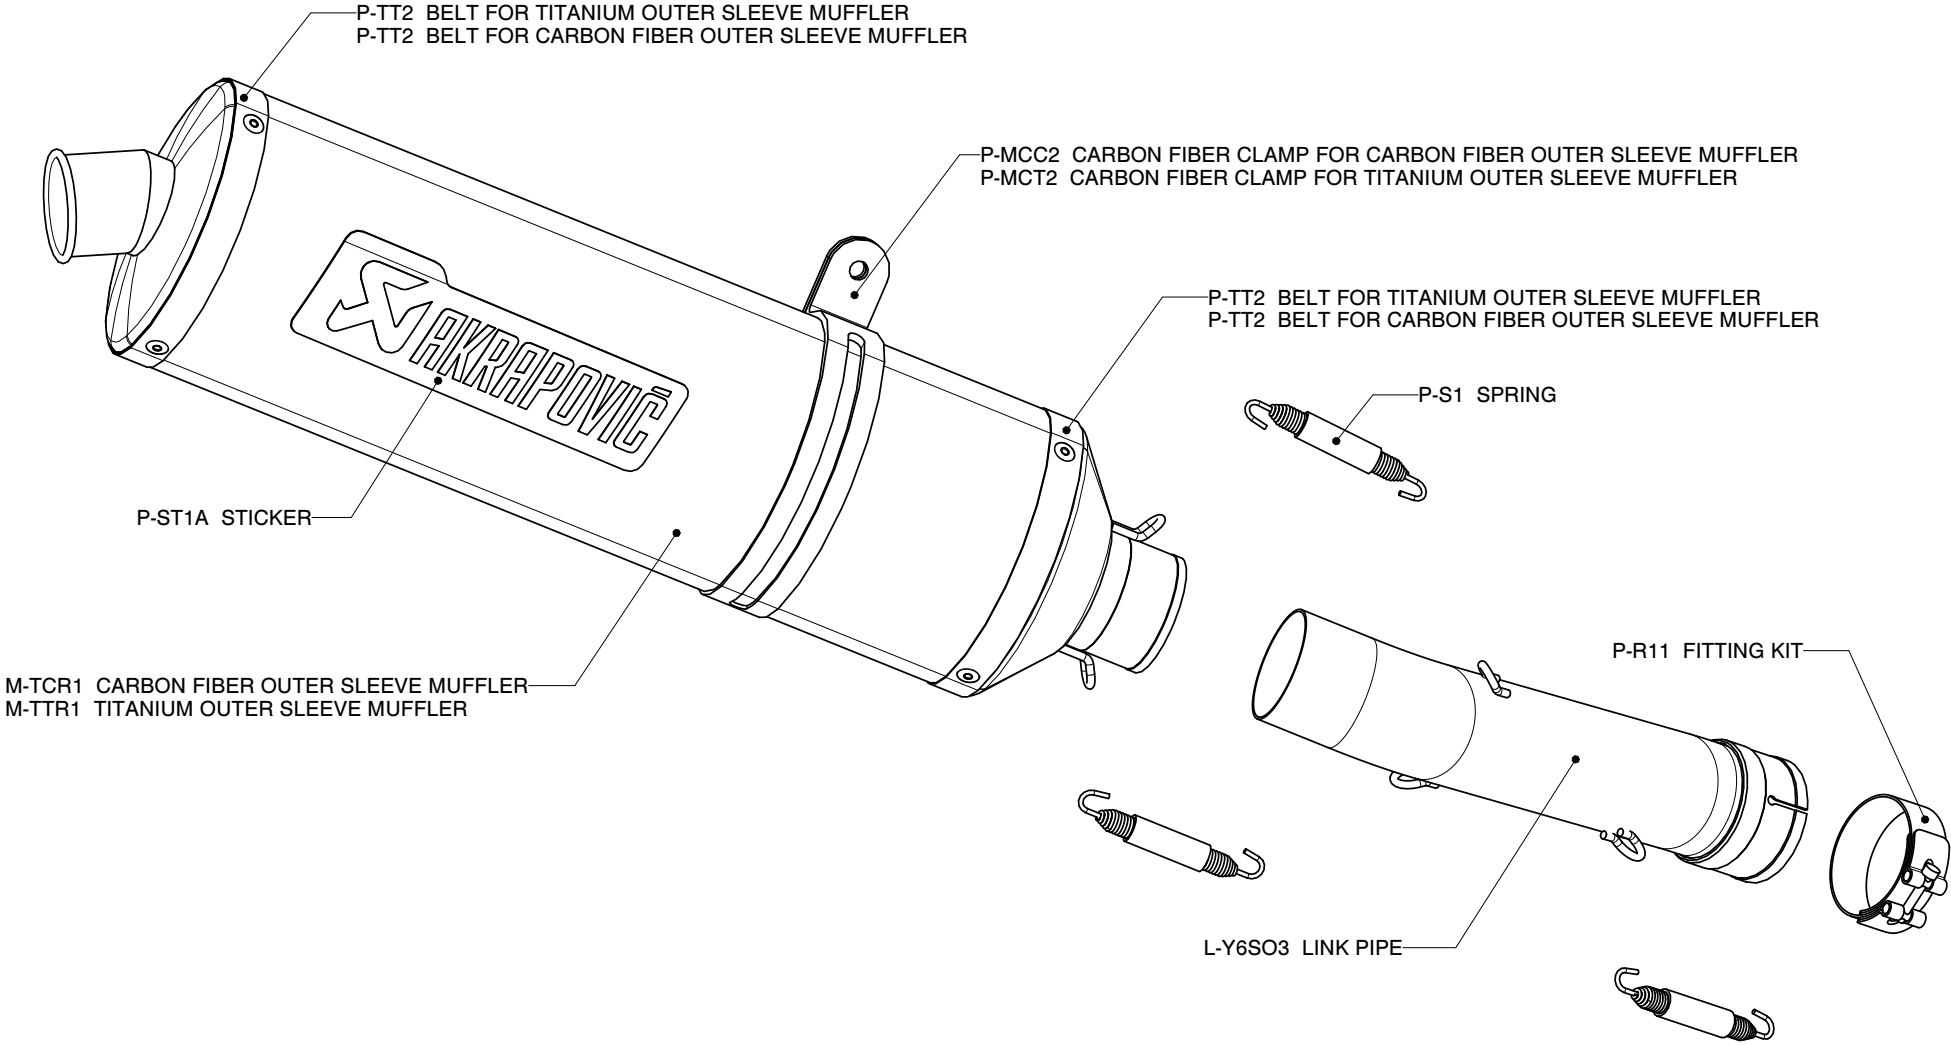

YAMAHA YZF R6, SLIP-ON exhaust system

Product code: S-Y6SO3-C

S-Y6SO3-T

MUFFLER REPAIR KITS	
REPACK	P-RPCK12
SLEEVE	P-RKS45T47 - TITANIUM
	P-RKS45C47 - CARBON