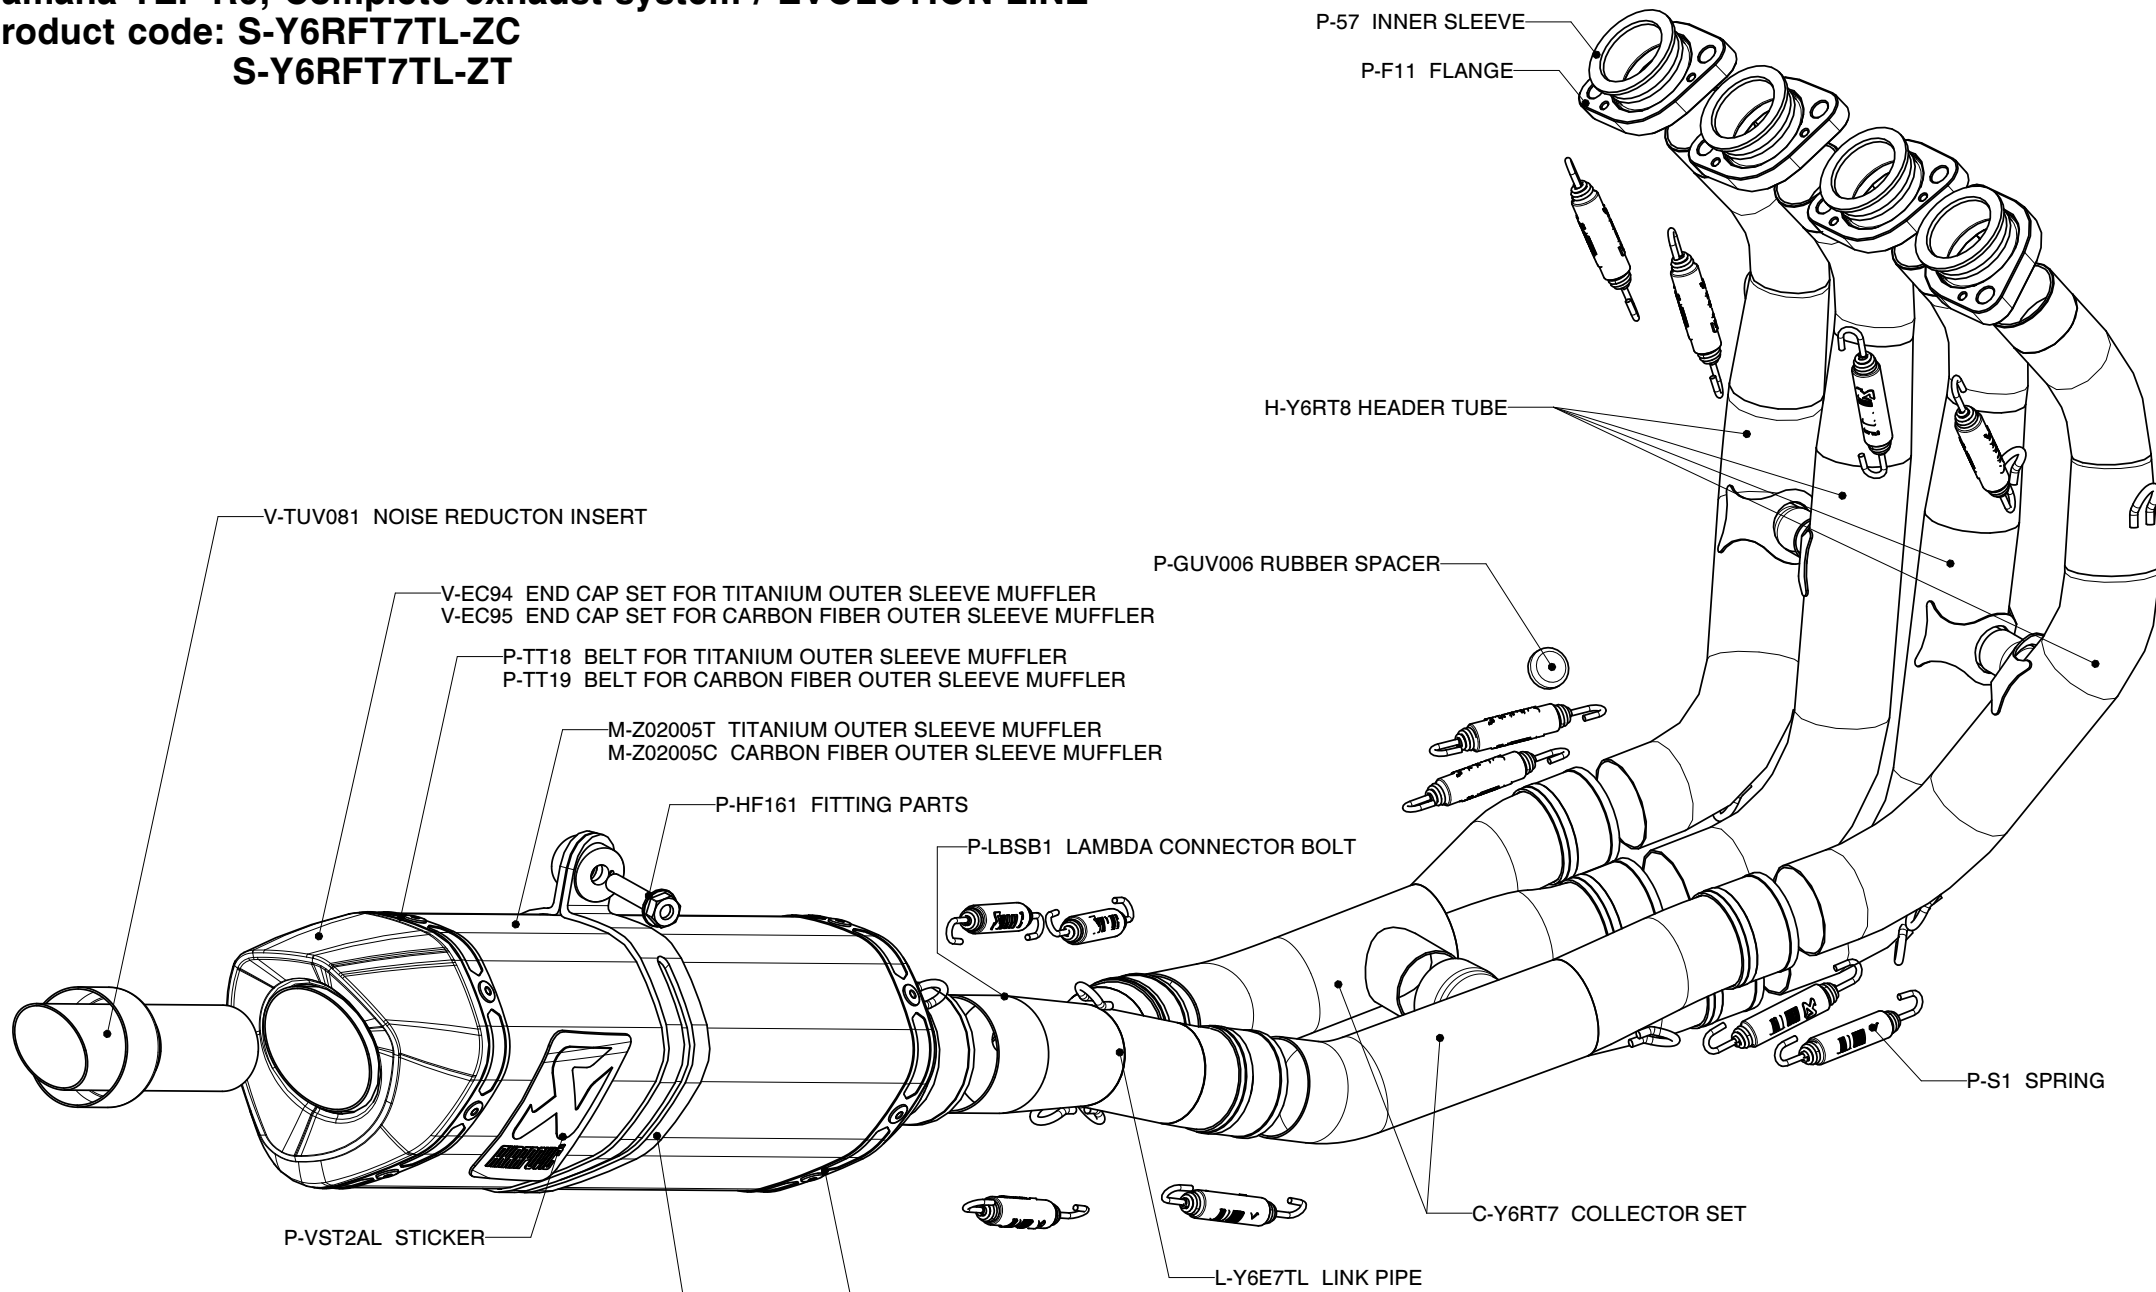

Yamaha YZF R6, Complete exhaust system / EVOLUTION LINE

Product code: S-Y6RFT7TL-ZC

S-Y6RFT7TL-ZT

MUFFLER REPAIR KITS	
REPACK	P-RPCK39
SLEEVE	P-RKS198ZT30 - TITANIUM
	P-RKS197ZC30 - CARBON

- P-TT18 BELT FOR TITANIUM OUTER SLEEVE MUFFLER
- P-TT19 BELT FOR CARBON FIBER OUTER SLEEVE MUFFLER
- P-MCCZ11 CARBON FIBER MUFFLER CLAMP FOR CARBON OUTER SLEEVE MUFFLER
- P-MCTZ11 CARBON MUFFLER CLAMP FOR TITANIUM OUTER SLEEVE MUFFLER