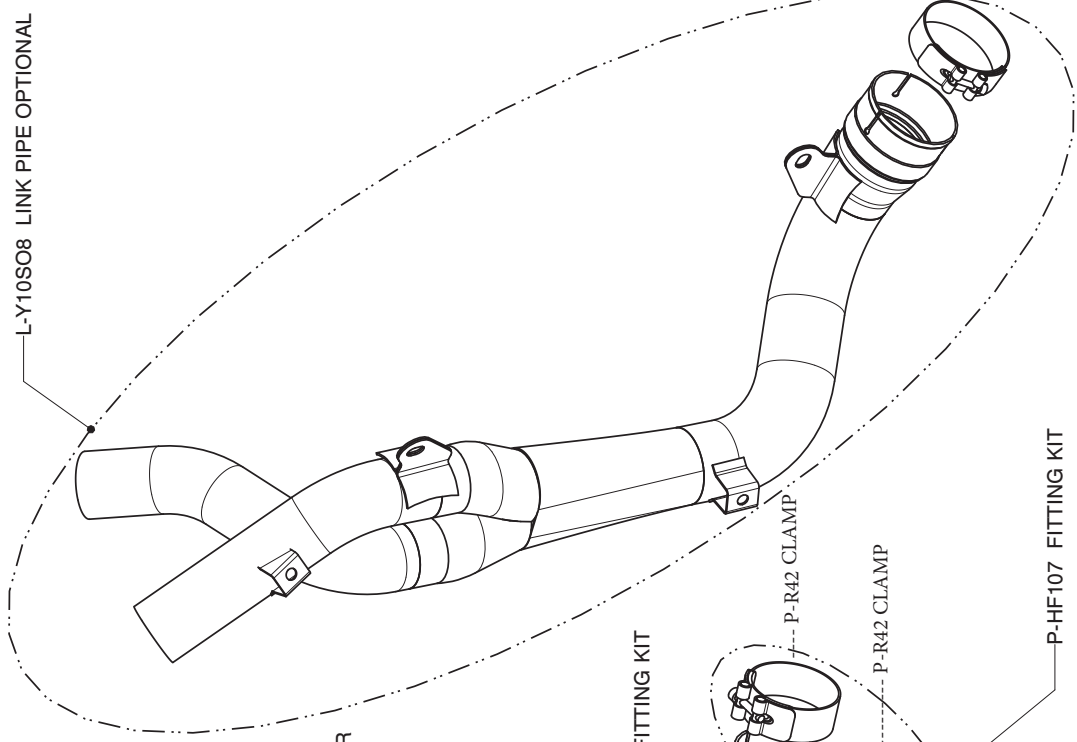

YAMAHA YZF R1, SLIP-ON exhaust system
Product code: S-Y10SO8-DTC
S-Y10SO8-DTT

V-EC59 END CAP SET FOR TITANIUM OUTER SLEEVE MUFFLER
 V-EC59 END CAP SET FOR CARBON FIBER OUTER SLEEVE MUFFLER

P-TT5 BELT FOR TITANIUM OUTER SLEEVE MUFFLER
 P-TT29 BELT FOR CARBON FIBER OUTER SLEEVE MUFFLER

M-Y10SO8-DTCL CARBON FIBER OUTER SLEEVE MUFFLER - LEFT
 M-Y10SO8-DTTL TITANIUM OUTER SLEEVE MUFFLER - LEFT

P-MCCD12 CARBON FIBER CLAMP FOR CARBON FIBER OUTER SLEEVE MUFFLER
 P-MCTD12 CARBON FIBER CLAMP FOR TITANIUM OUTER SLEEVE MUFFLER