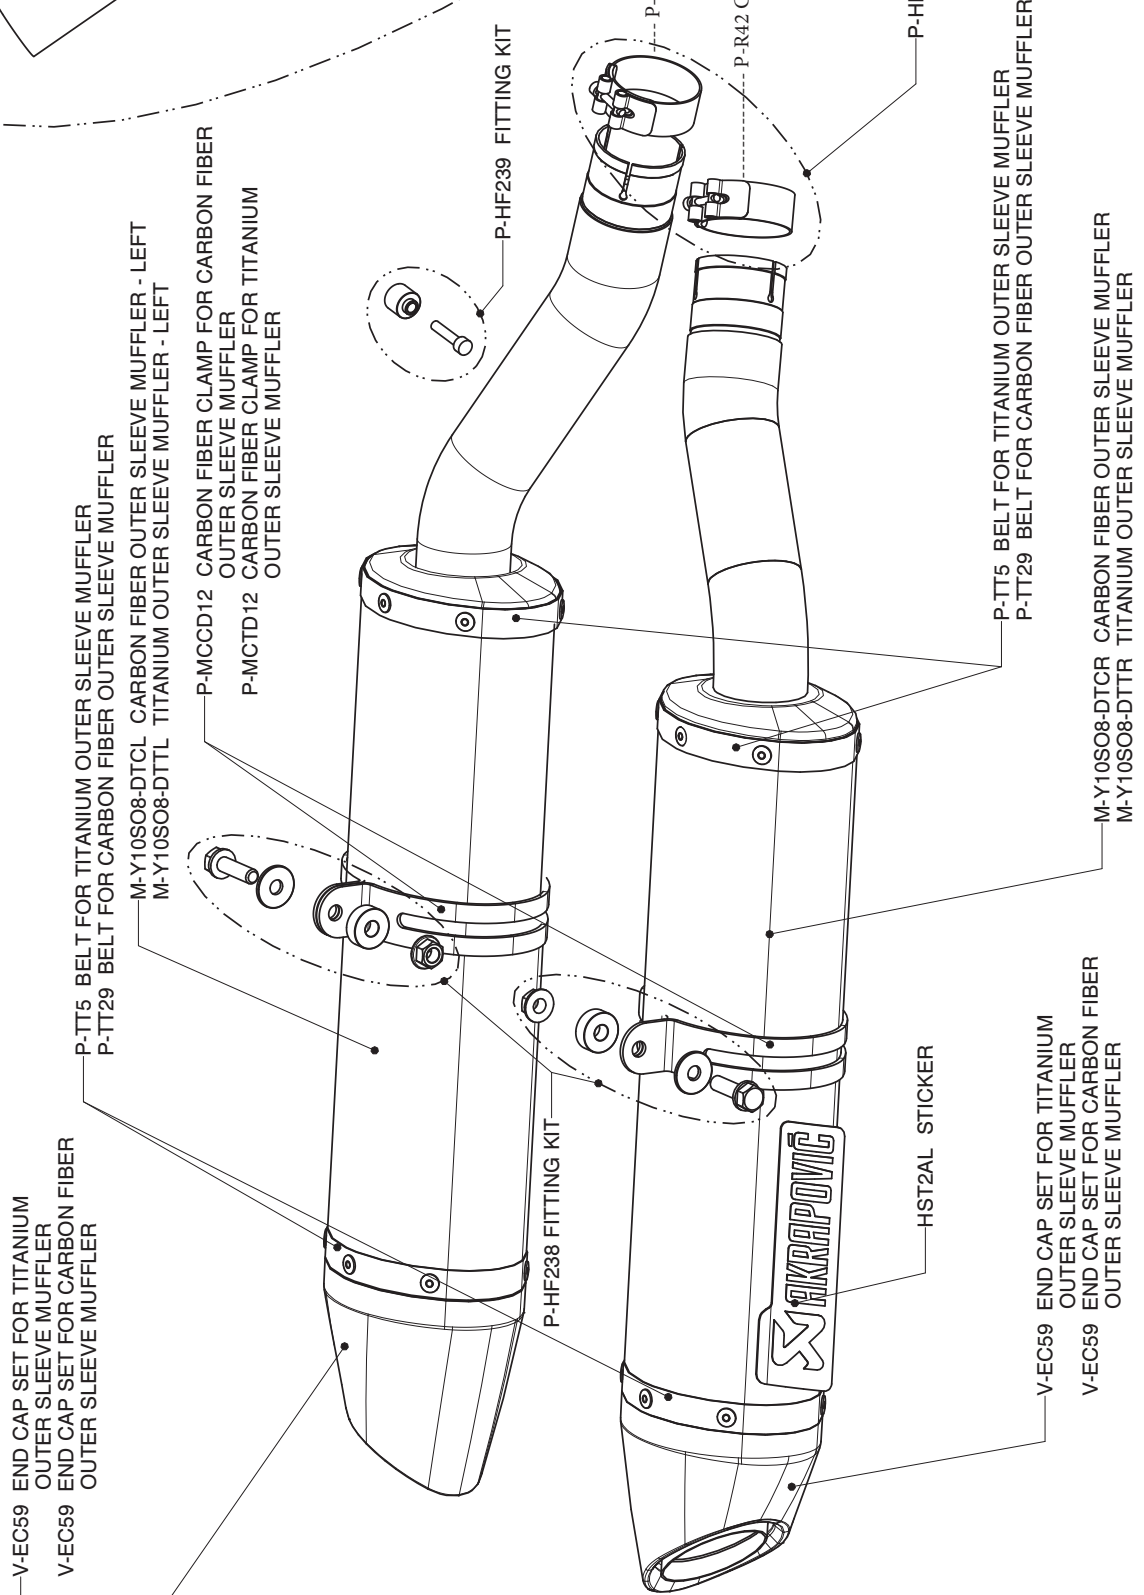

YAMAHA YZF R1, SLIP-ON exhaust system
Product code: S-Y10SO8-DTC
S-Y10SO8-DTT

V-EC59 END CAP SET FOR TITANIUM OUTER SLEEVE MUFFLER
 V-EC59 END CAP SET FOR CARBON FIBER OUTER SLEEVE MUFFLER

P-TT5 BELT FOR TITANIUM OUTER SLEEVE MUFFLER
 P-TT29 BELT FOR CARBON FIBER OUTER SLEEVE MUFFLER

M-Y10SO8-DTCL CARBON FIBER OUTER SLEEVE MUFFLER - LEFT
 M-Y10SO8-DTTL TITANIUM OUTER SLEEVE MUFFLER - LEFT

P-MCCD12 CARBON FIBER CLAMP FOR CARBON FIBER OUTER SLEEVE MUFFLER
 P-MCTD12 CARBON FIBER CLAMP FOR TITANIUM OUTER SLEEVE MUFFLER