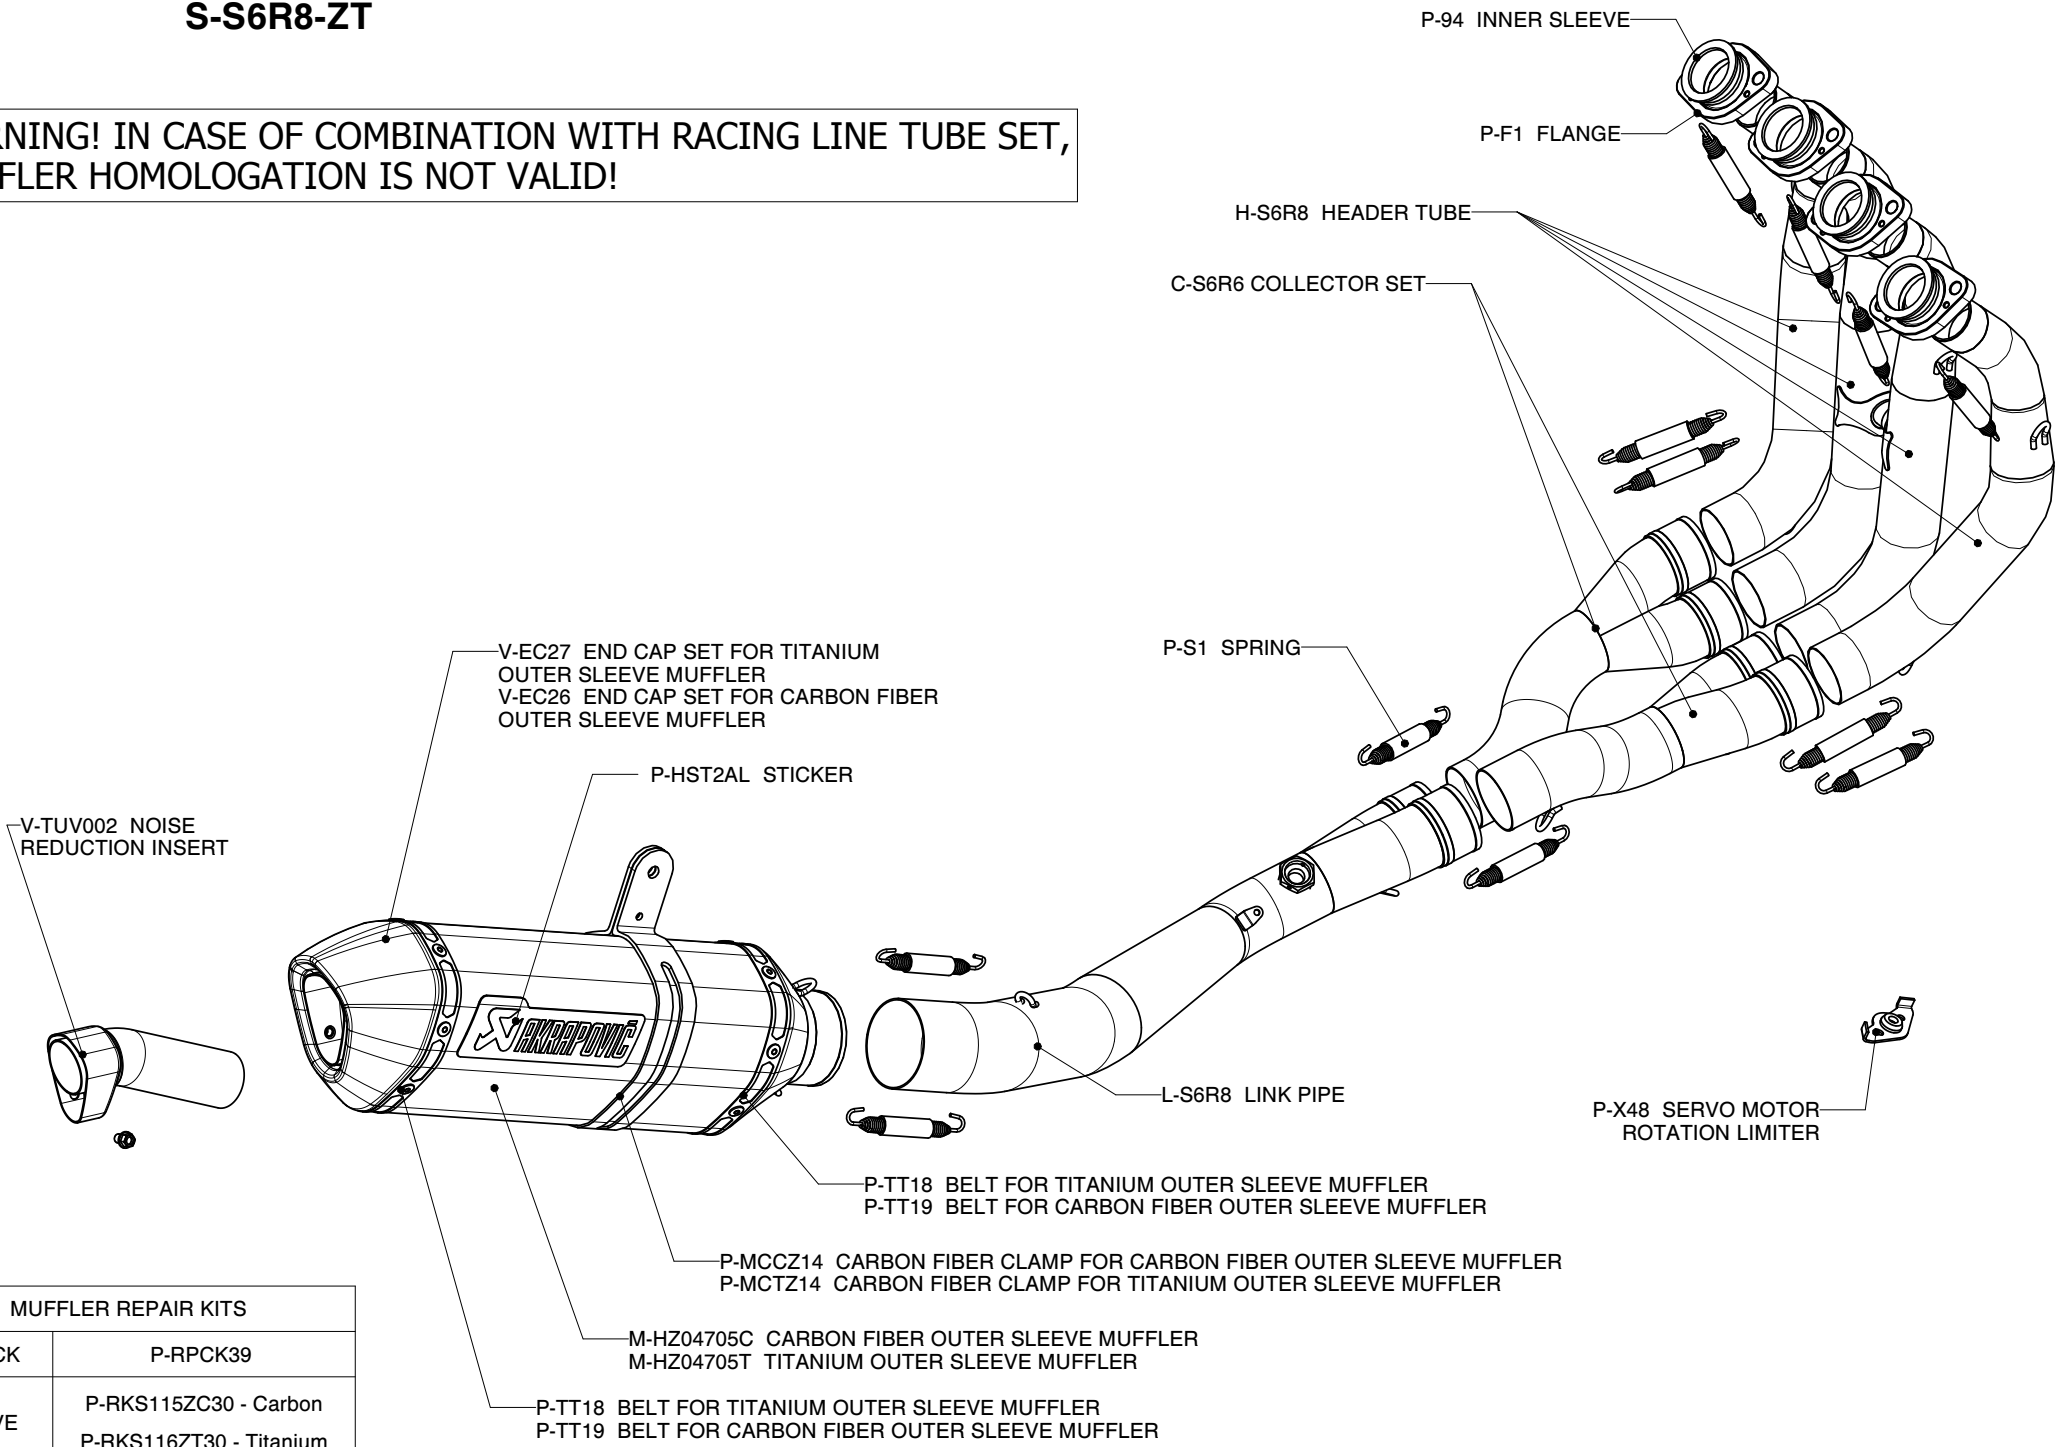

SUZUKI GSX-R 600/750; Complete exhaust system / RACING LINE with street legal muffler

**Product code: S-S6R8-ZC
S-S6R8-ZT**

**WARNING! IN CASE OF COMBINATION WITH RACING LINE TUBE SET,
MUFFLER HOMOLOGATION IS NOT VALID!**

MUFFLER REPAIR KITS	
REPACK	P-RPCK39
SLEEVE	P-RKS115ZC30 - Carbon P-RKS116ZT30 - Titanium