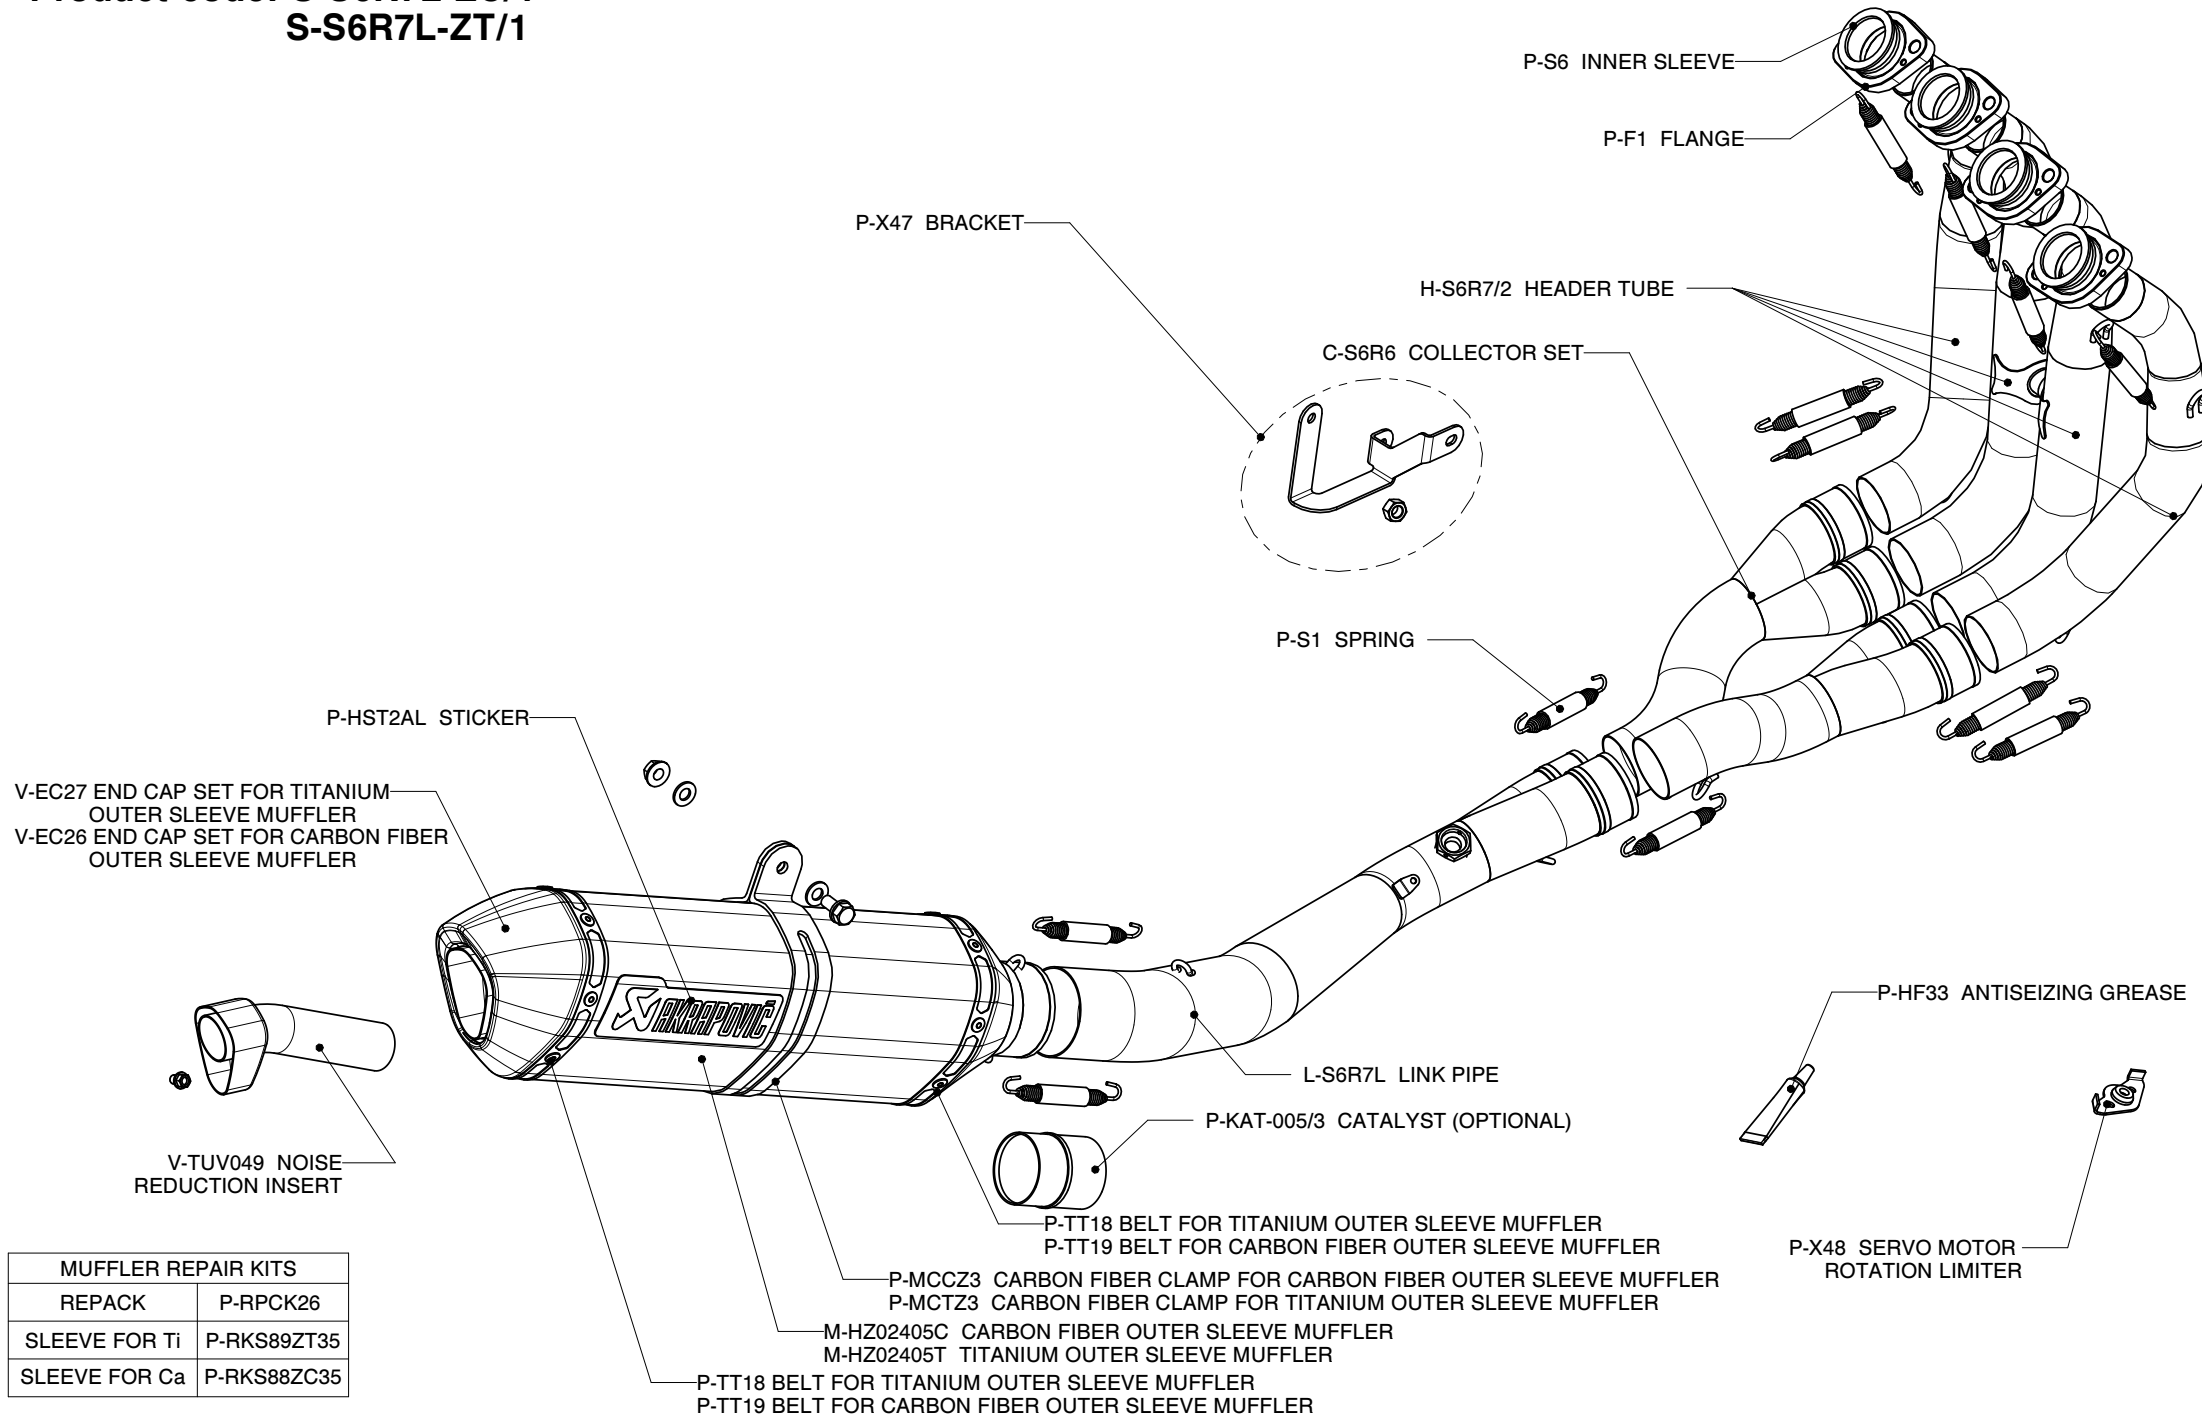

**SUZUKI GSX-R 600, Complete exhaust system / Racing line tube set with EC Txpe approval Slip-on muffler**  
**SUZUKI GSX-R 750, Complete exhaust system / Racing line tube set with EC Type approval Slip-on muffler**  
**Product code: S-S6R7L-ZC/1**  
**S-S6R7L-ZT/1**

MUFFLER REPAIR KITS	
REPACK	P-RPCK26
SLEEVE FOR Ti	P-RKS89ZT35
SLEEVE FOR Ca	P-RKS88ZC35