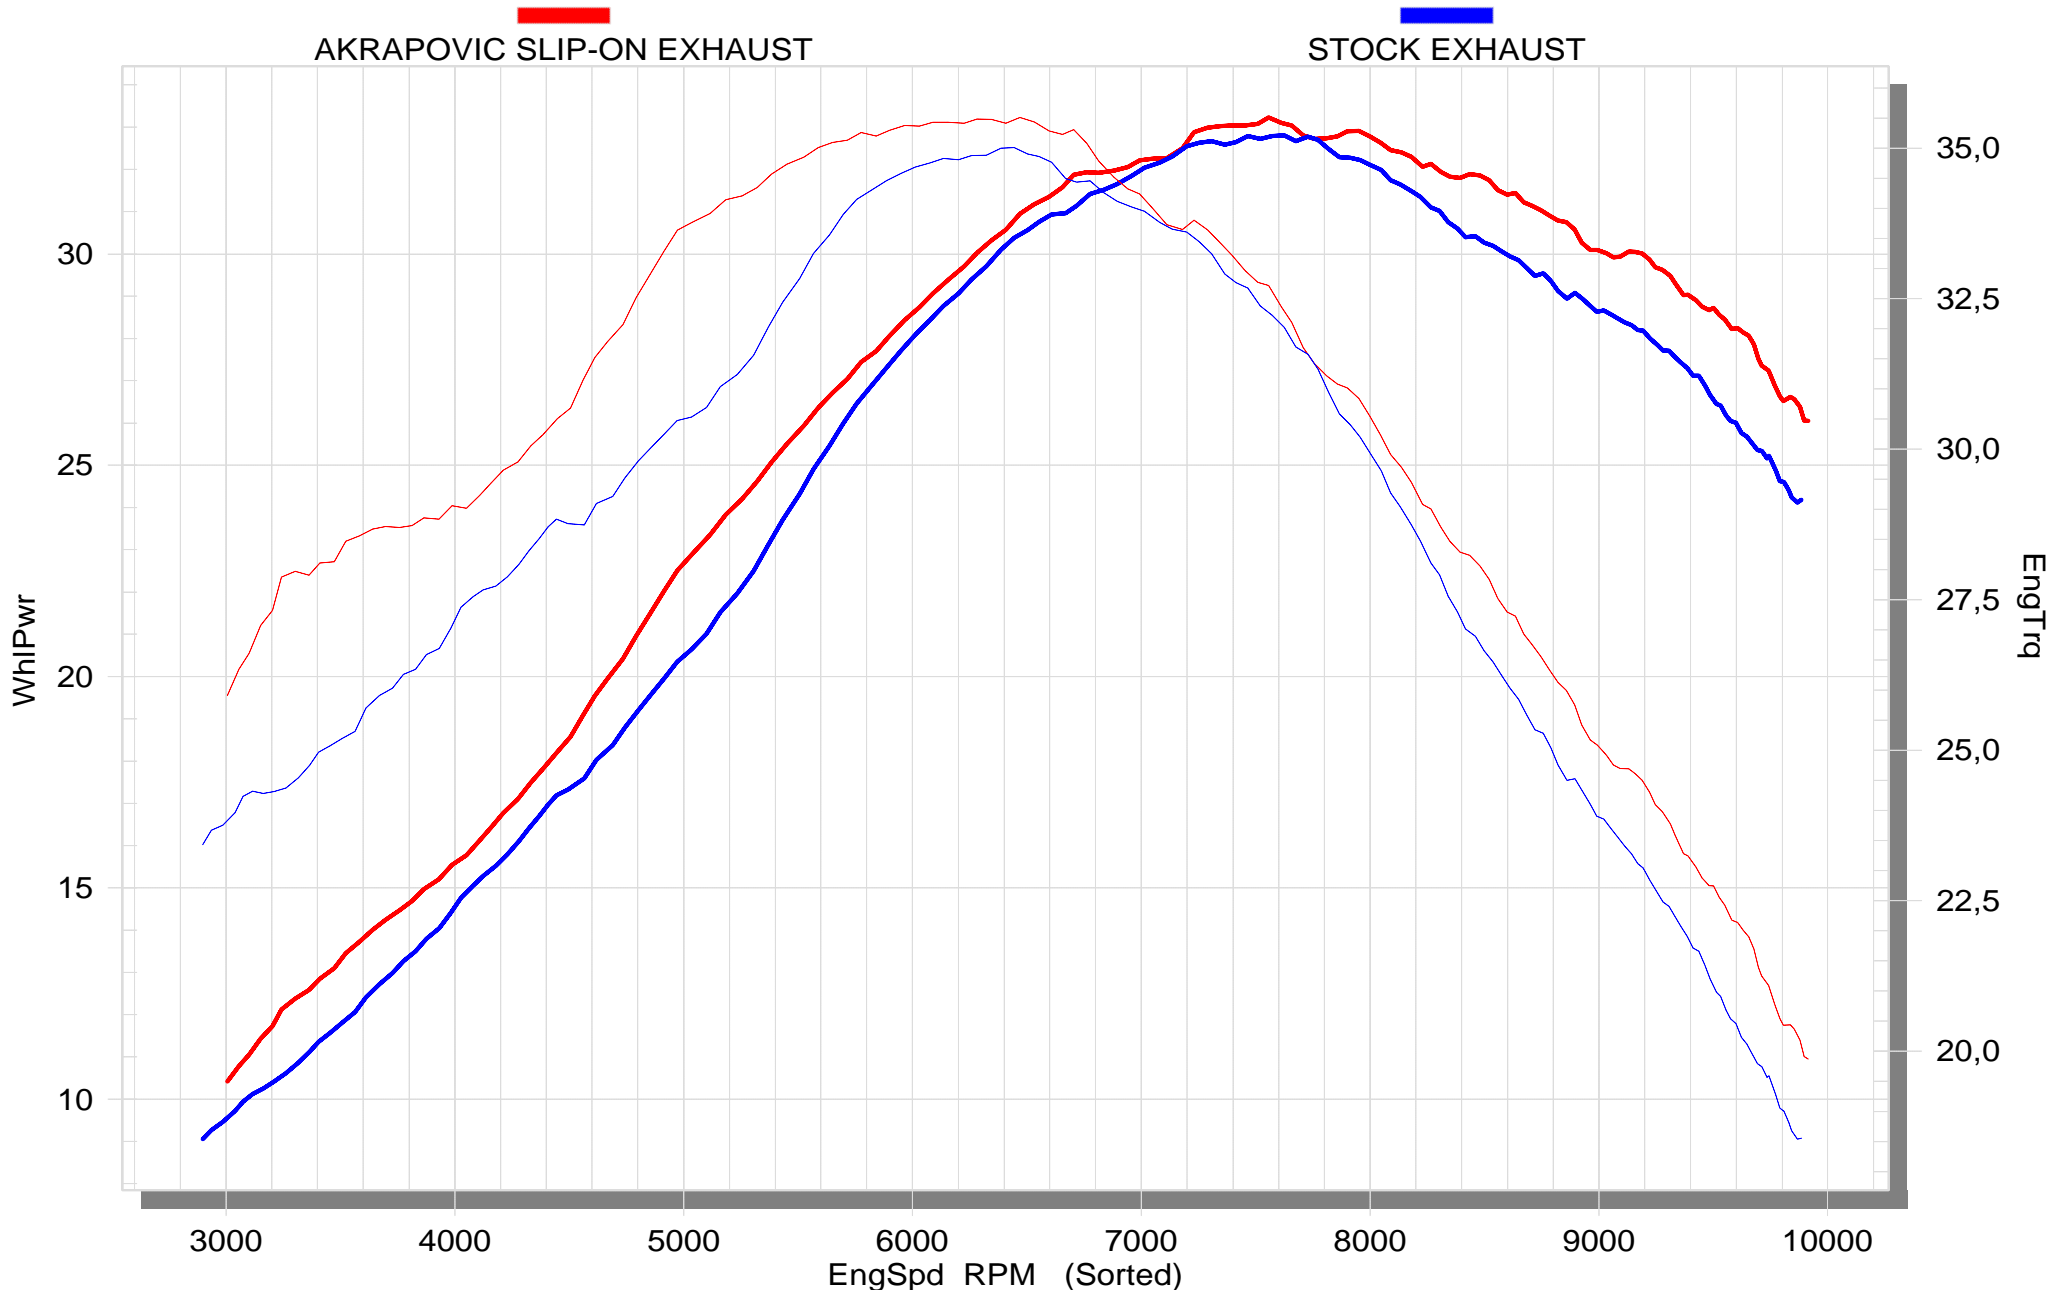

SUZUKI DR-Z400 2003

AKRAPOVIC SLIP-ON EXHAUST

STOCK EXHAUST

WhIPwr

EngTrq

EngSpd RPM (Sorted)