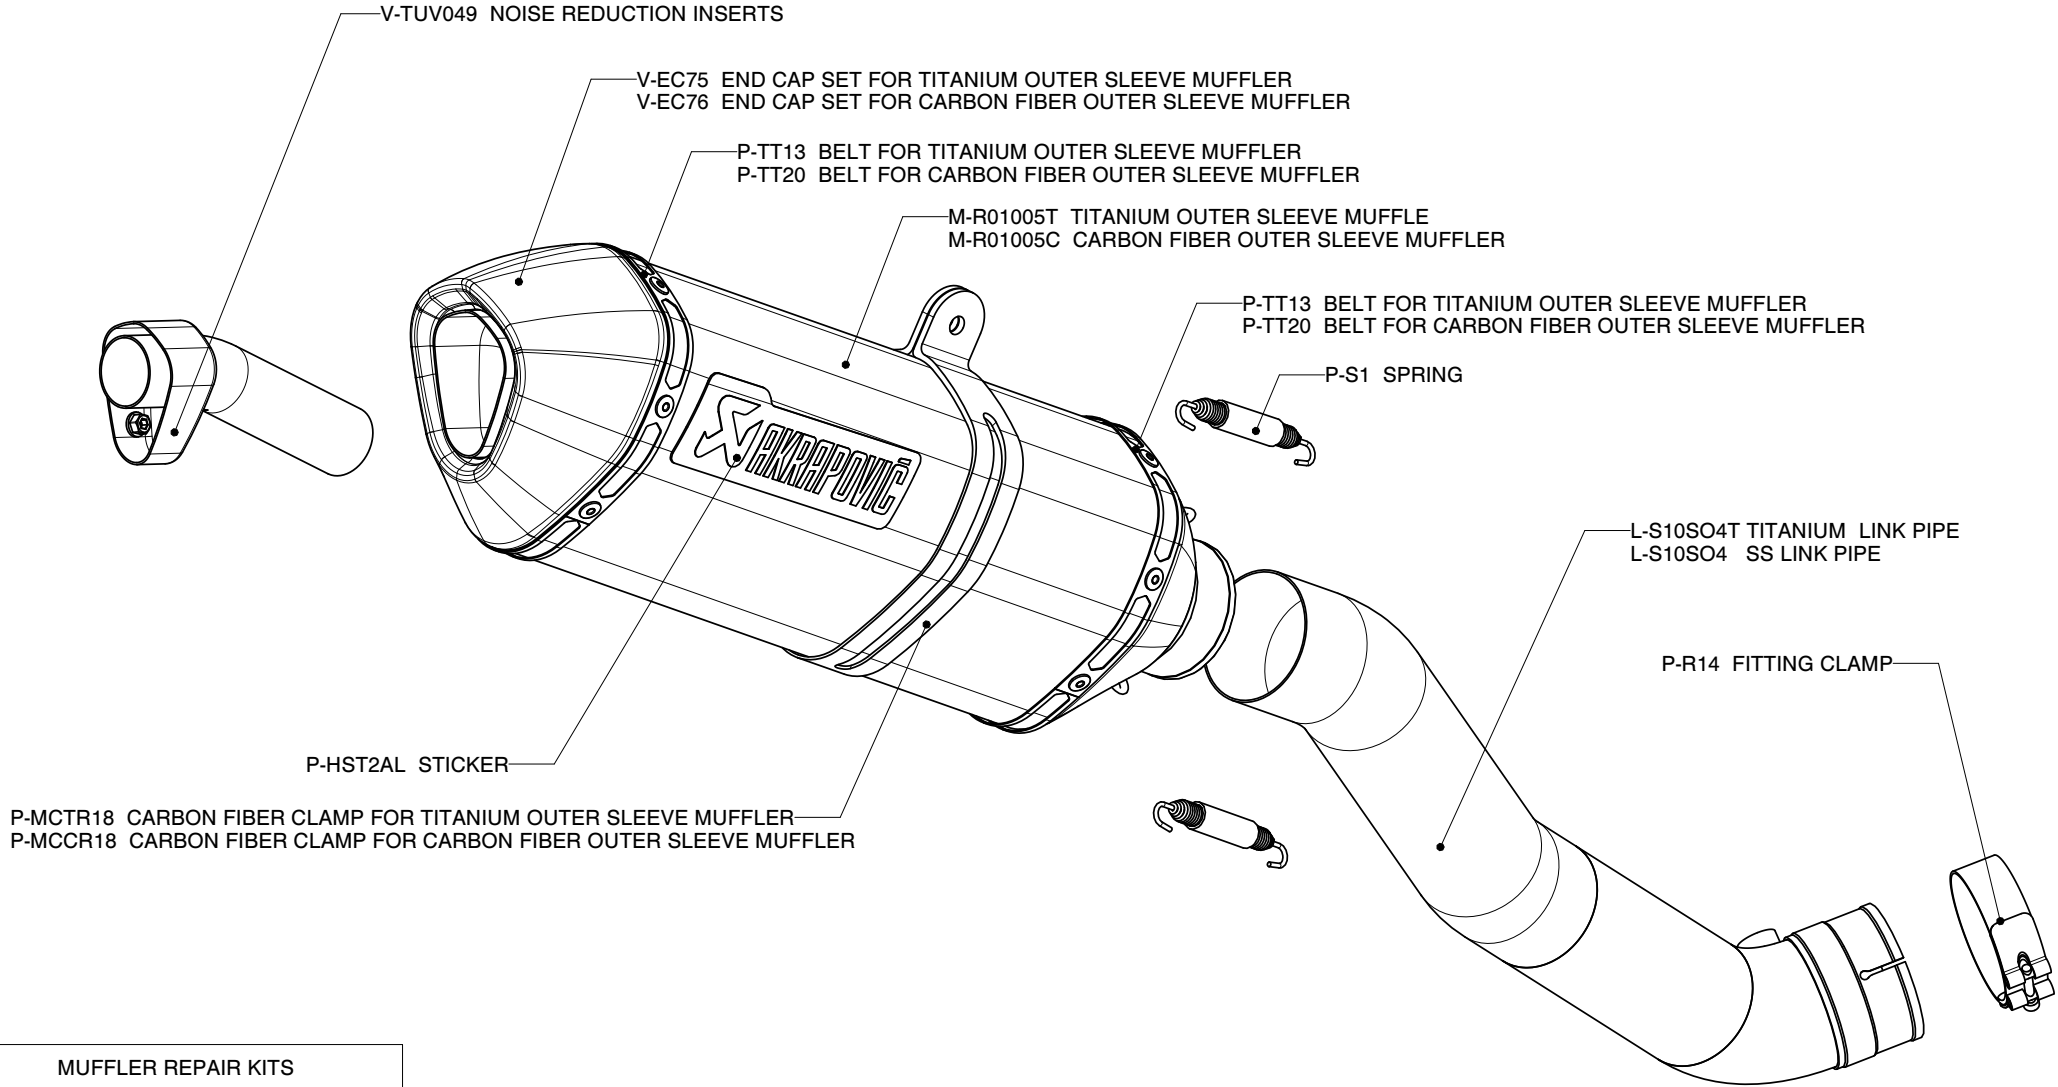

**SUZUKI GSX-R 1000/ SLIP ON SINGLE exhaust system,**

**Product code: S-S10SO4T-RT**

**S-S10SO4T-RC**

**S-S10SO4-RT**

**S-S10SO4-RC**

MUFFLER REPAIR KITS	
REPACK	P-RPCK28
SLEEVE	P-RKS125RT35 - TITANIUM
	P-RKS124RC35 - CARBON