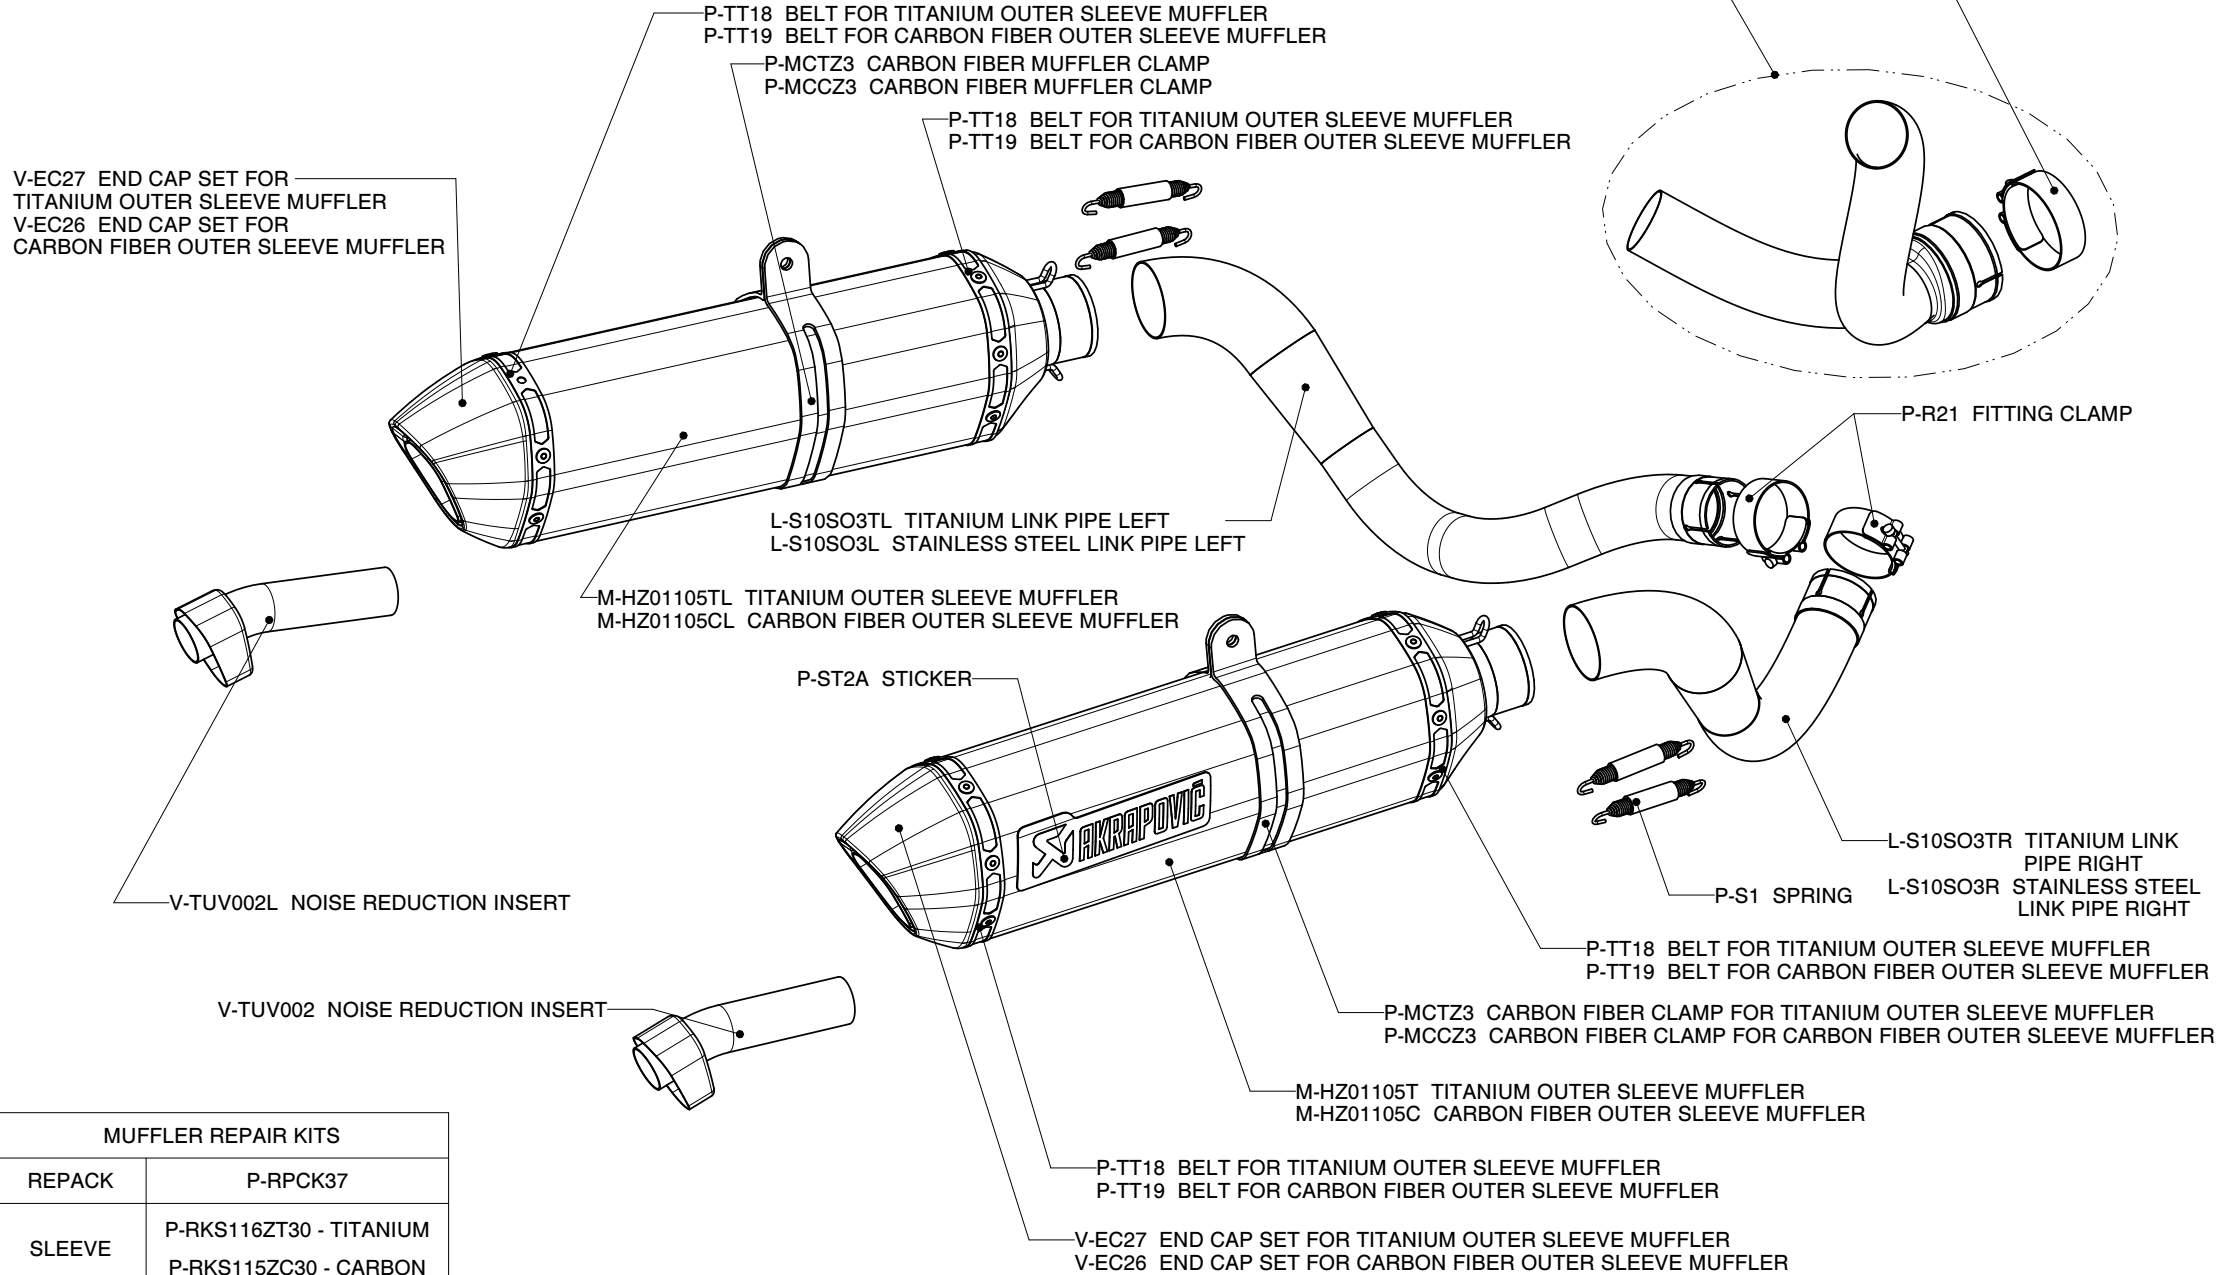

SUZUKI GSX-R 1000, SLIP-ON exhaust system / Street legal

Product code: S-S10SO3T-HZT

S-S10SO3T-HZC

S-S10SO3-HZT

S-S10SO3-HZC

MUFFLER REPAIR KITS

REPACK

P-RPCK37

SLEEVE

P-RKS116ZT30 - TITANIUM

P-RKS115ZC30 - CARBON