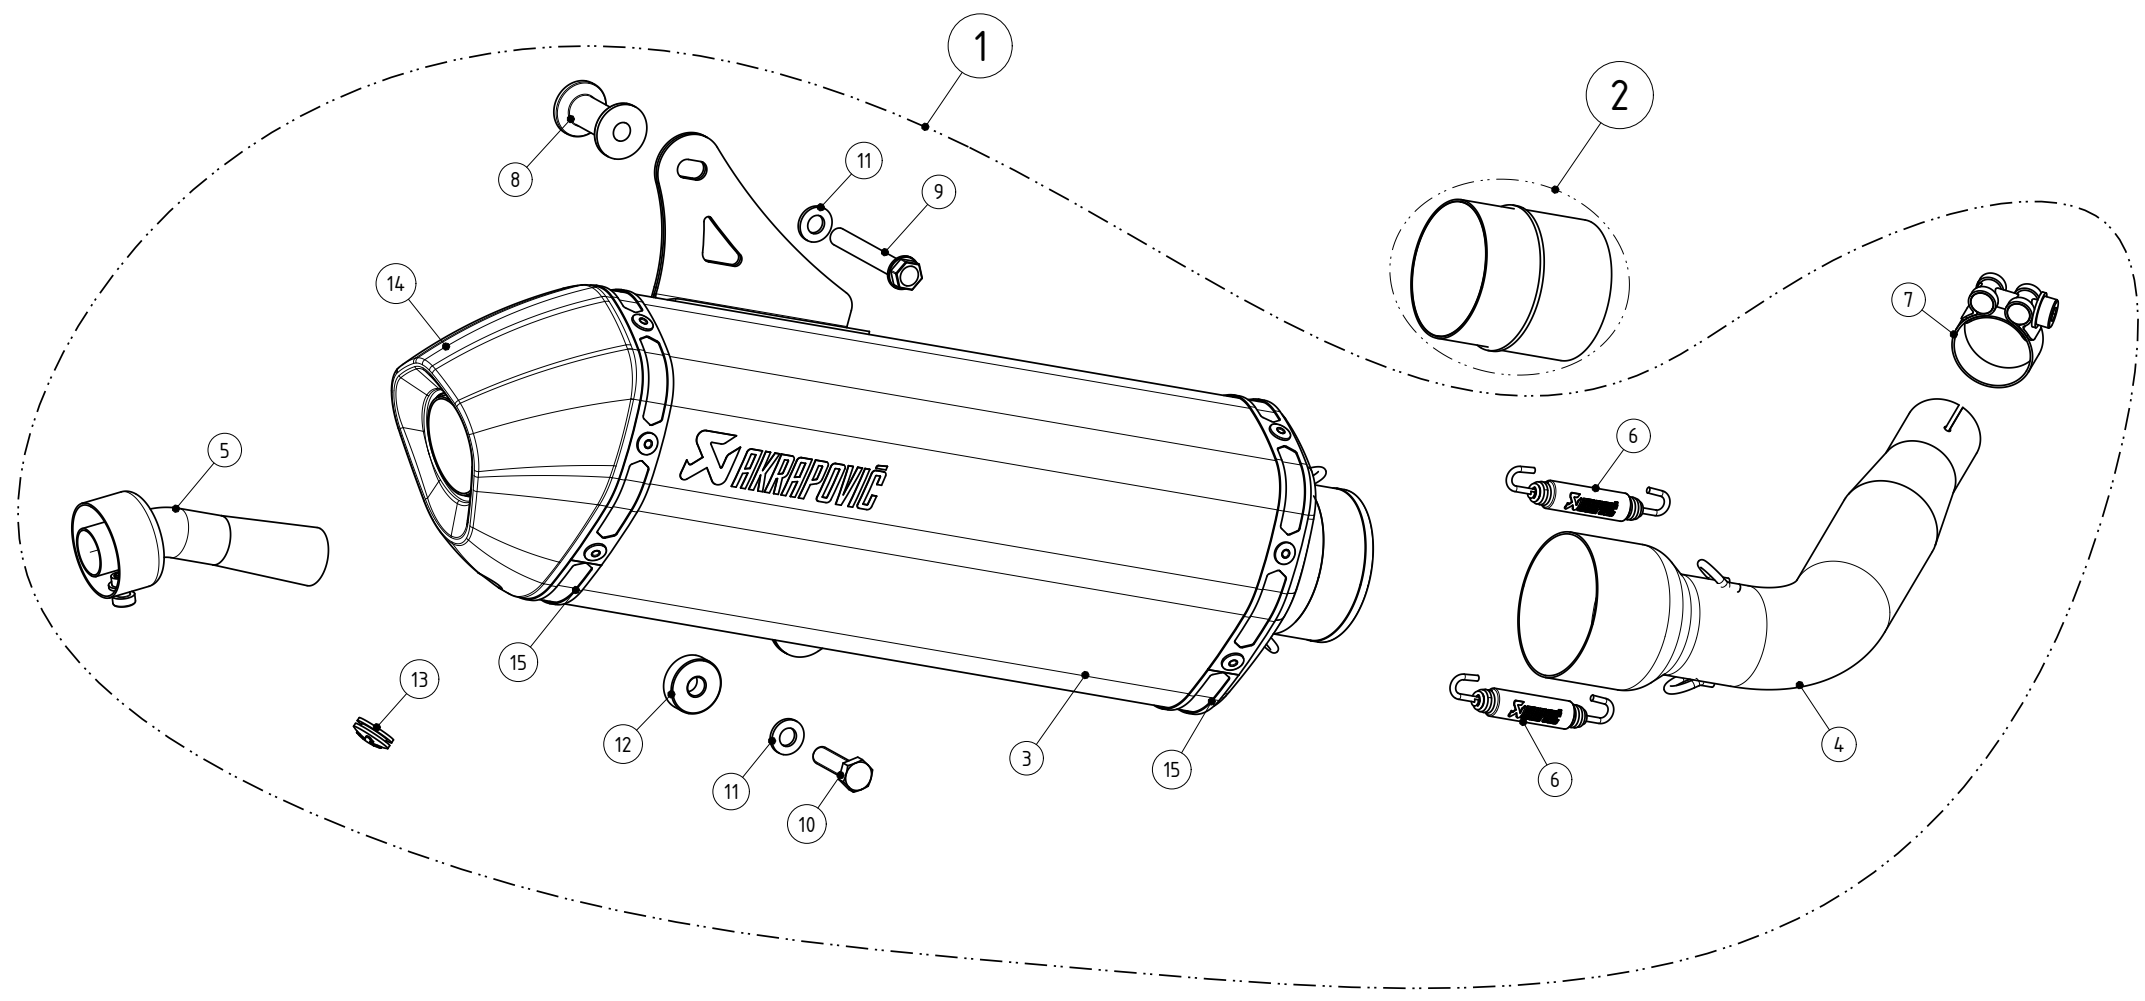

**WARNING! EC TYPE APPROVAL IS VALID ONLY WHEN CATALYTIC CONVERTER IS INSTALLED!**

**CAUTION: THE AKRAPOVIC EXHAUST SYSTEM IS NOT COMPATIBLE FOR COMBINATION WITH THE VESPA ORIGINAL CHROME KIT OR REAR SIDE PROTECTION!**

MUFFLER REPAIR KITS	
REPACK	16
SLEEVE	17

No.	SALES CODE	DESCRIPTION	QTY.
1	S-VE3SO5-HRBL	slip on system black	1
2	P-KAT-039	catalytic converter	1
3	M-HR02702SS/11	muffler black	1
4	L-VE3SO2SS	link pipe SS	1
5	V-TUV018	insert SS	1
6	P-S1	spring	2
7	P-R52	clamp SS	1
8	P-DR43	bush AL	1
9	P-FB12	bolt	1
10	P-FB11	bolt	1
11	P-DR4	washer SS	2
12	P-DR44	bush AL	1
13	P-GUV004	rubber insert	1
14	V-EC179	end cap CA	1
15	P-TT52/1	belt TI for SS sleeve	2
16	P-RPCK58	repack kit	1
17	P-RKS467RSS350	muffler sleeve kit	1