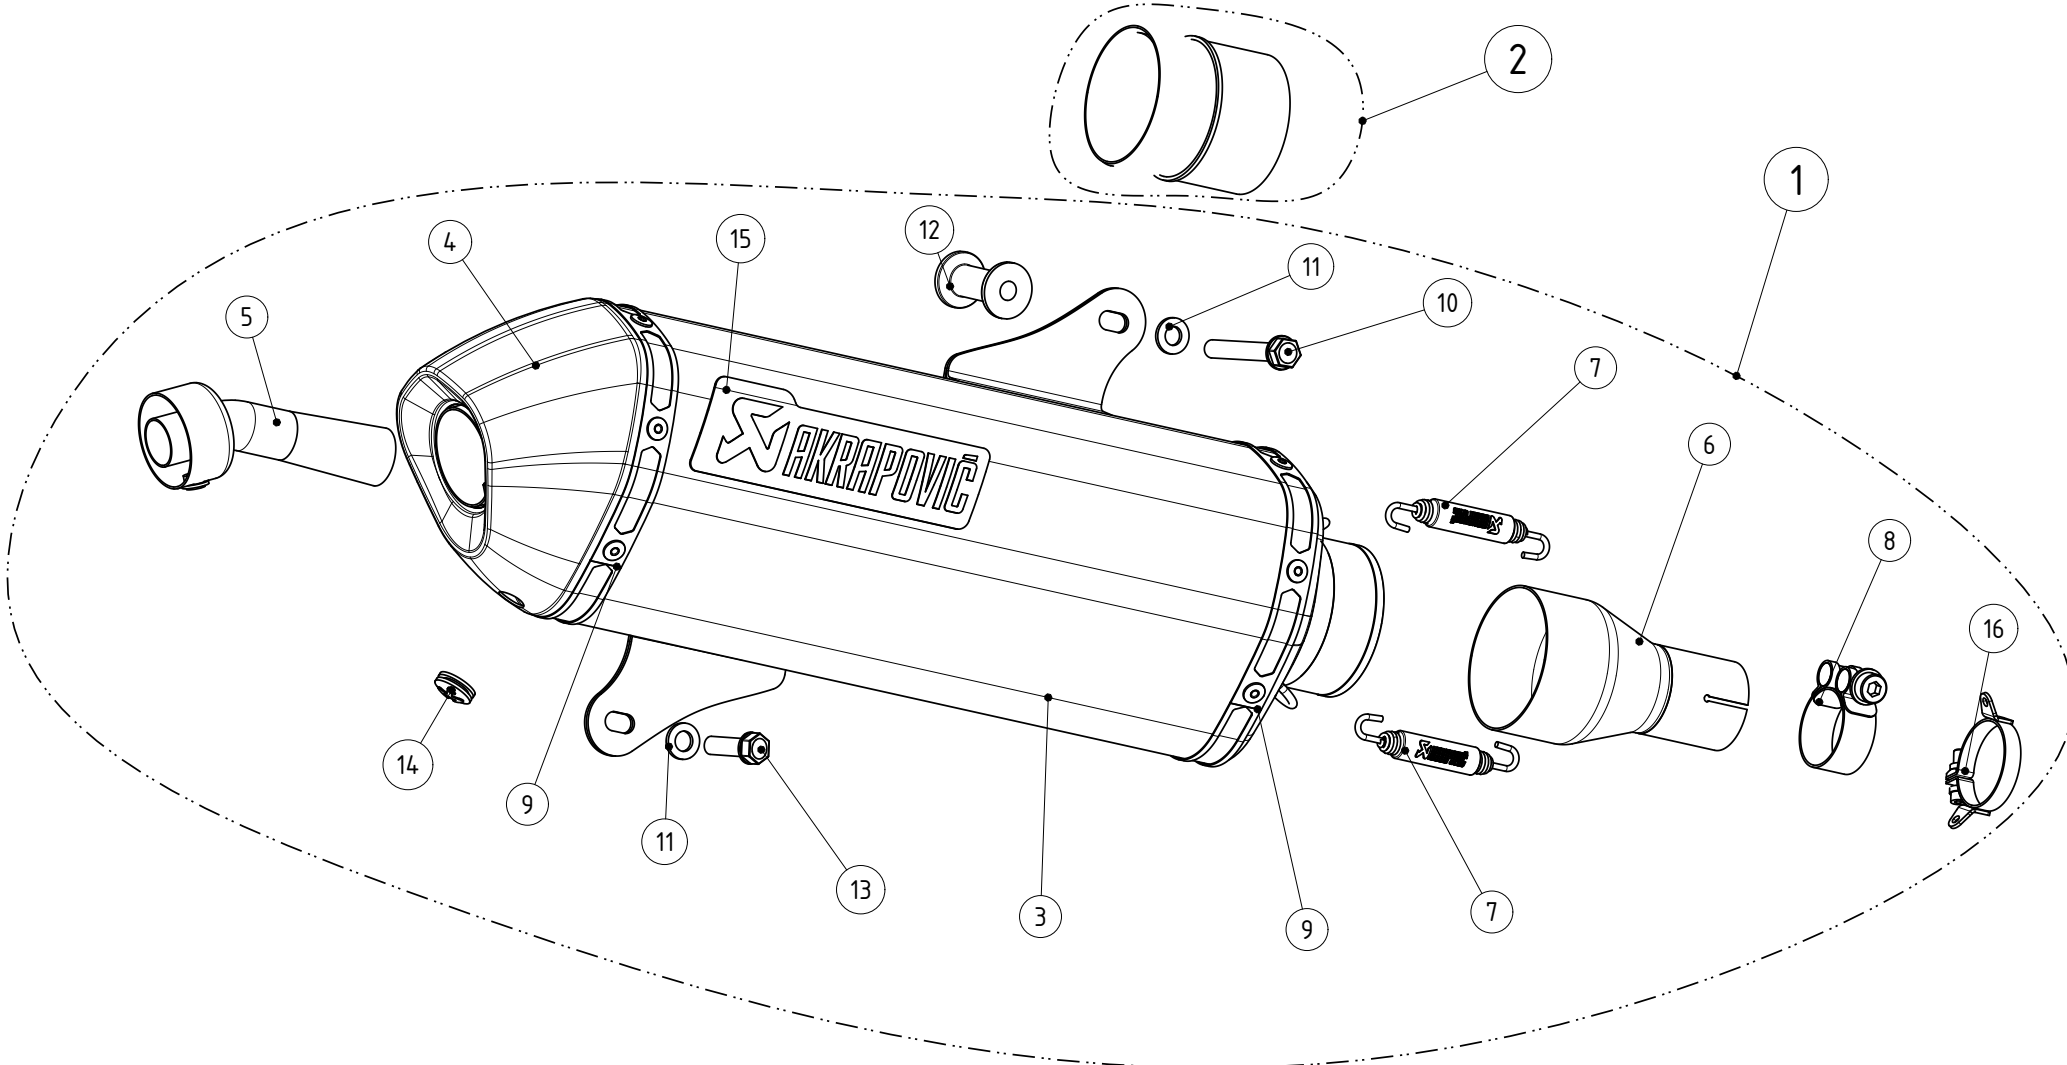

WARNING! EC TYPE APPROVAL IS VALID ONLY WHEN CATALYTIC CONVERTER IS INSTALLED!

| MUFFLER REPAIR KITS | |
|---------------------|----|
| REPACK | 17 |
| SLEEVE | 18 |

| No. | SALES CODE | DESCRIPTION | QTY. |
|-----|---------------|-----------------------|------|
| 1 | S-PI3SO3-HRSS | slip on system | 1 |
| 2 | P-KAT-039 | catalytic converter | 1 |
| 3 | M-HR02702SS/6 | šmuffler | 1 |
| 4 | V-EC146 | end cap CA | 1 |
| 5 | V-TUV018 | insert SS | 1 |
| 6 | L-PI3SO3SS | link pipe SS | 1 |
| 7 | P-S1 | spring | 2 |
| 8 | P-R53 | clamp ss | 1 |
| 9 | P-TT45 | belt TI for SS sleeve | 2 |
| 10 | P-FB12 | bolt | 1 |
| 11 | P-DR4 | washer SS | 2 |
| 12 | P-DR57 | distance ring AL | 1 |
| 13 | P-FB10 | bolt | 1 |
| 14 | P-GUV004 | rubber insert | 1 |
| 15 | P-HST2AL | sticker | 1 |
| 16 | P-R54R | clamp SS | 1 |
| 17 | P-RPCK58 | repack kit | 1 |
| 18 | P-RKS338RSS35 | muffler sleeve kit | 1 |