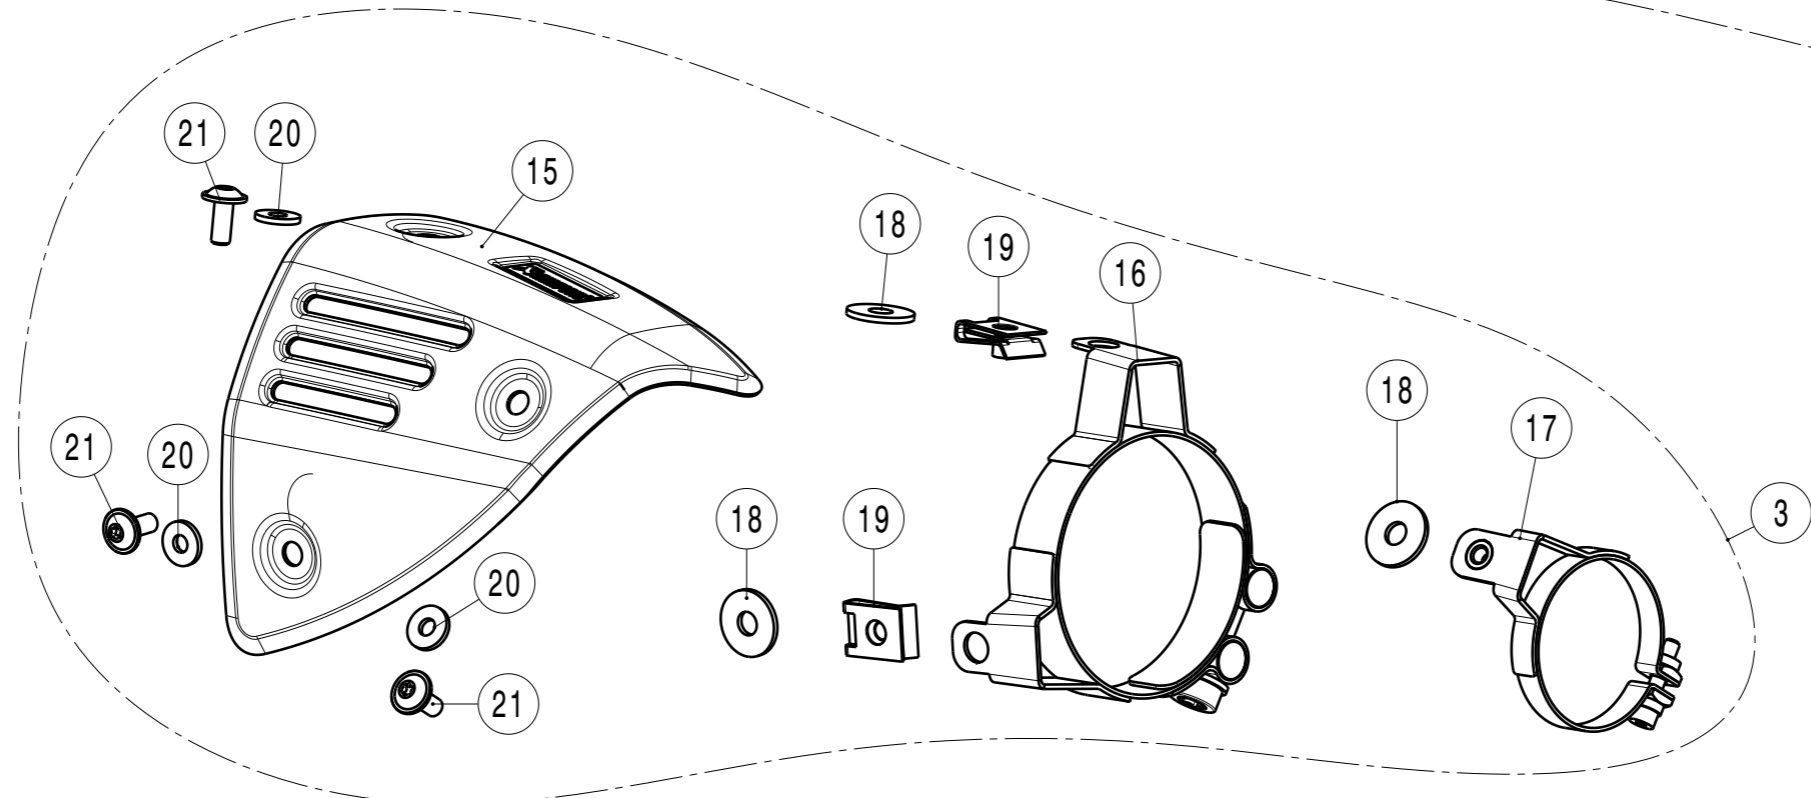

WARNING! EC TYPE APPROVAL IS VALID ONLY WHEN CATALYTIC CONVERTER IS INSTALLED!

MUFFLER REPAIR KITS	
REPACK	23
SLEEVE	24

No.	SalesCode	Description	Qty.
1	S-VE3SO9-HRSS	slip on system	1
2	P-KAT-051/1	catalytic converter (optional)	1
3	P-HSVE3SO1	heat shield CA (optional)	1
4	M-HR06802SS	muffler	1
5	L-VE3SO2SS	link pipe SS	1
6	P-TT45	belt TI for SS sleeve	2
7	V-EC347	end cap	1
8	P-S1	spring	2
9	P-DR43	bush AL	1
10	P-DR44	bush AL	1
11	P-DR4	washer SS	2
12	P-FB156	screw FE	1
13	P-FB172	screw FE	1
14	P-R52	clamp SS	1
15	P-HSVE3SO1/1	heat shield CA	1
16	P-R160	clamp SS	1
17	P-R159	clamp SS	1
18	P-DR3	washer SS	3
19	P-FN1	nut	2
20	P-DRH2/BAR316	washer SS	3
21	P-FB164	bolt	3
22	P-HST4ALMONO	sticker mono AL	1
23	P-RPCK239	repack kit	1
24	P-RKS642R350	muffler sleeve kit	1
25	V-TUV289	insert SS	1