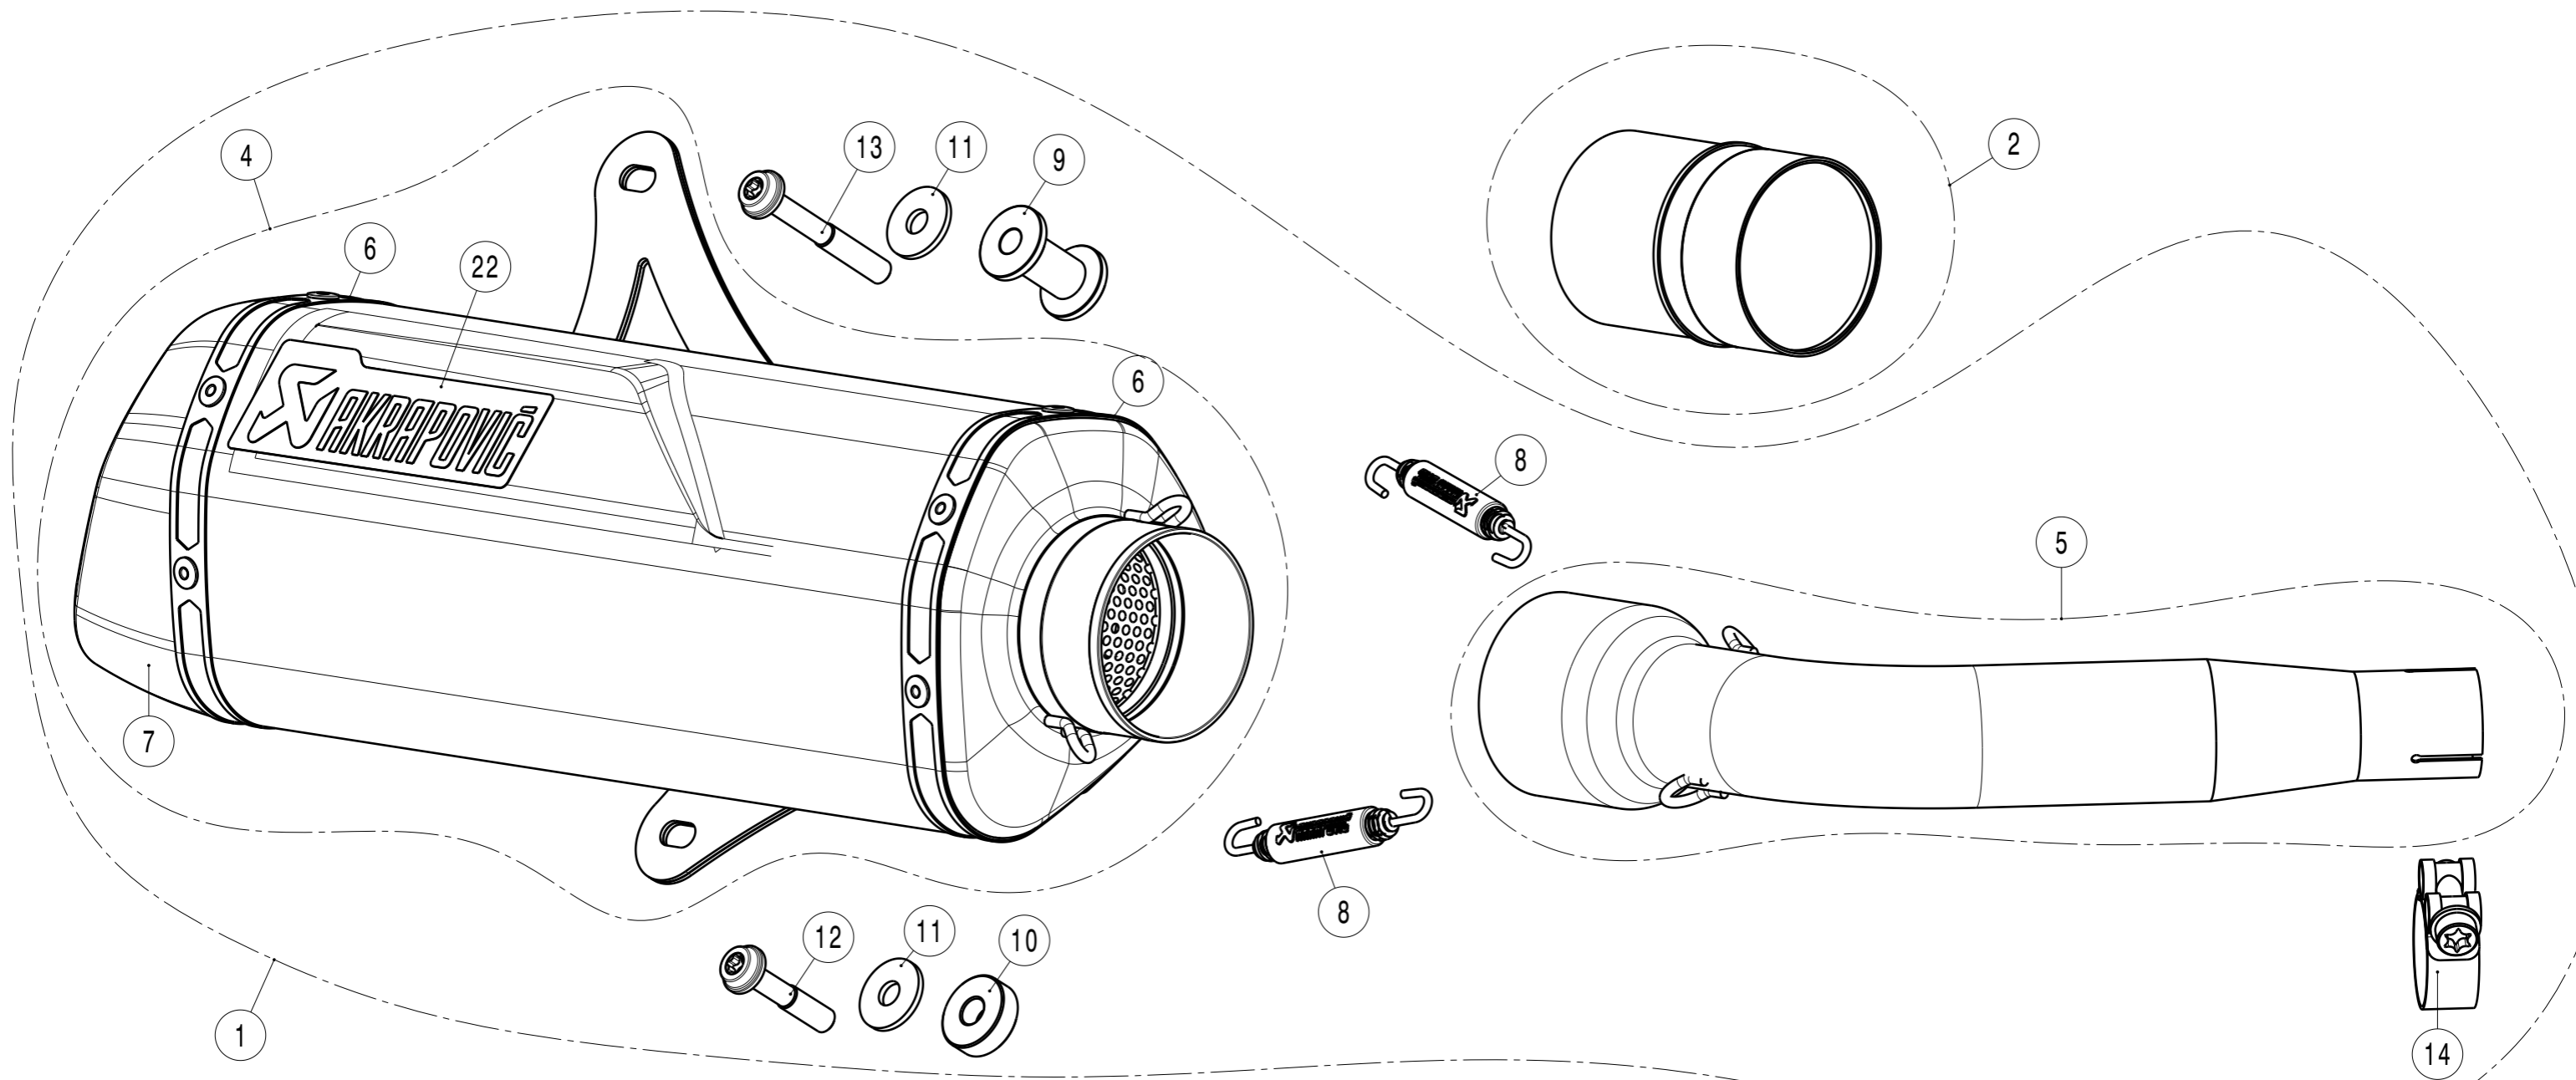

WARNING! EC TYPE APPROVAL IS VALID ONLY WHEN CATALYTIC CONVERTER IS INSTALLED!

MUFFLER REPAIR KITS	
REPACK	23
SLEEVE	24

No.	SalesCode	Description	Qty.
1	S-VE3SO9-HRSS	slip on system	1
2	P-KAT-051/1	catalytic converter (optional)	1
3	P-HSVE3SO1	heat shield CA (optional)	1
4	M-HR06802SS	muffler	1
5	L-VE3SO2SS	link pipe SS	1
6	P-TT45	belt TI for SS sleeve	2
7	V-EC347	end cap	1
8	P-S1	spring	2
9	P-DR43	bush AL	1
10	P-DR44	bush AL	1
11	P-DR4	washer SS	2
12	P-FB156	screw FE	1
13	P-FB172	screw FE	1
14	P-R52	clamp SS	1
15	P-HSVE3SO1/1	heat shield CA	1
16	P-R160	clamp SS	1
17	P-R159	clamp SS	1
18	P-DR3	washer SS	3
19	P-FN1	nut	2
20	P-DRH2/BAR316	washer SS	3
21	P-FB164	bolt	3
22	P-HST4ALMONO	sticker mono AL	1
23	P-RPCK239	repack kit	1
24	P-RKS642R350	muffler sleeve kit	1
25	V-TUV289	insert SS	1