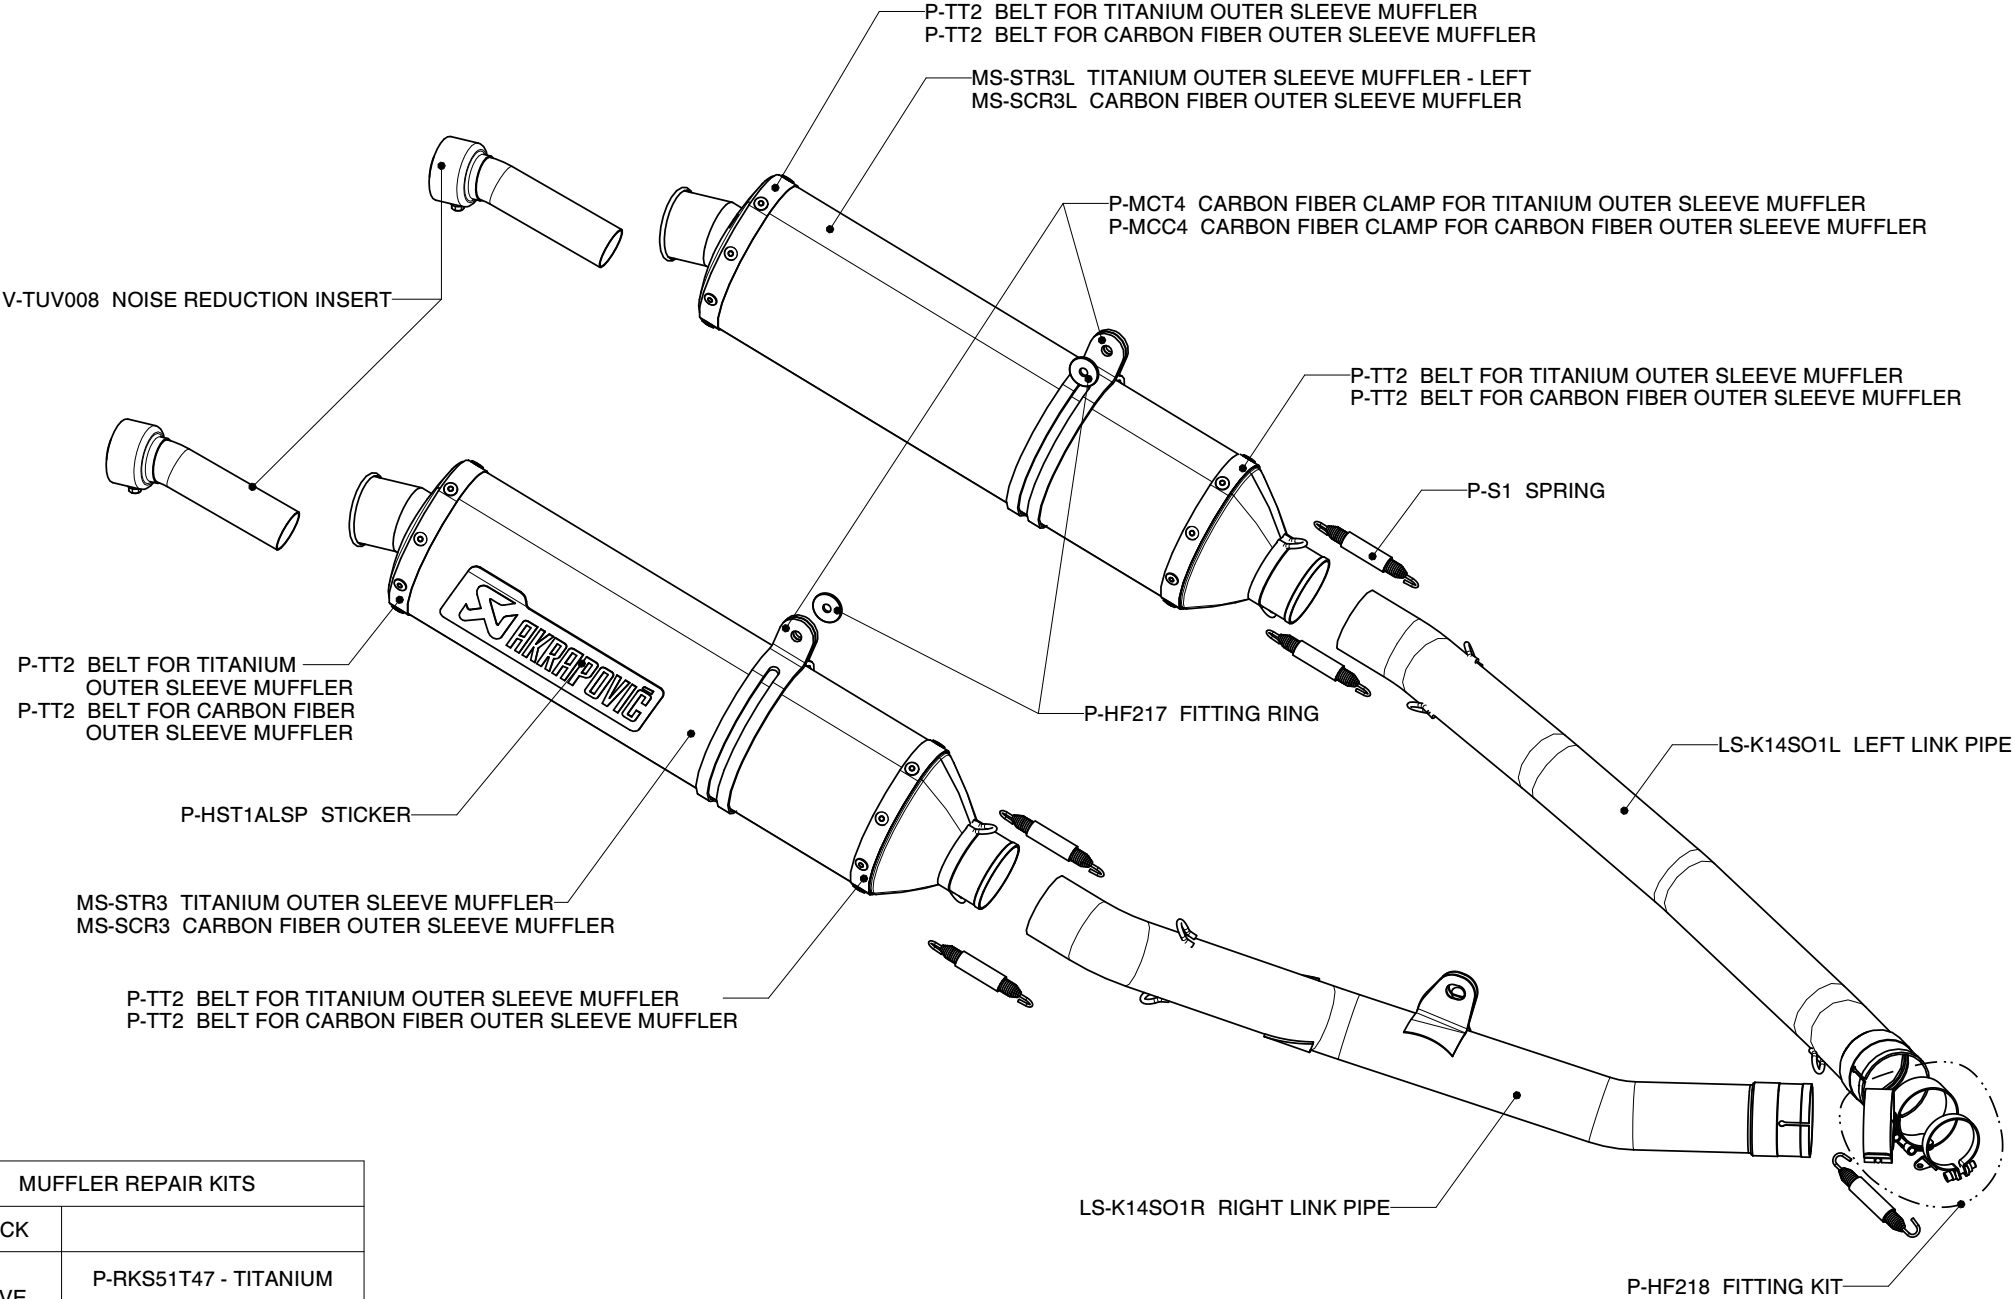

KAWASAKI ZX-14 (ZZR 1400) / SLIP-ON exhaust system

Product code: SS-K14S01-T

SS-K14S01-C

MUFFLER REPAIR KITS	
REPACK	
SLEEVE	P-RKS51T47 - TITANIUM P-RKS51C47 - CARBON