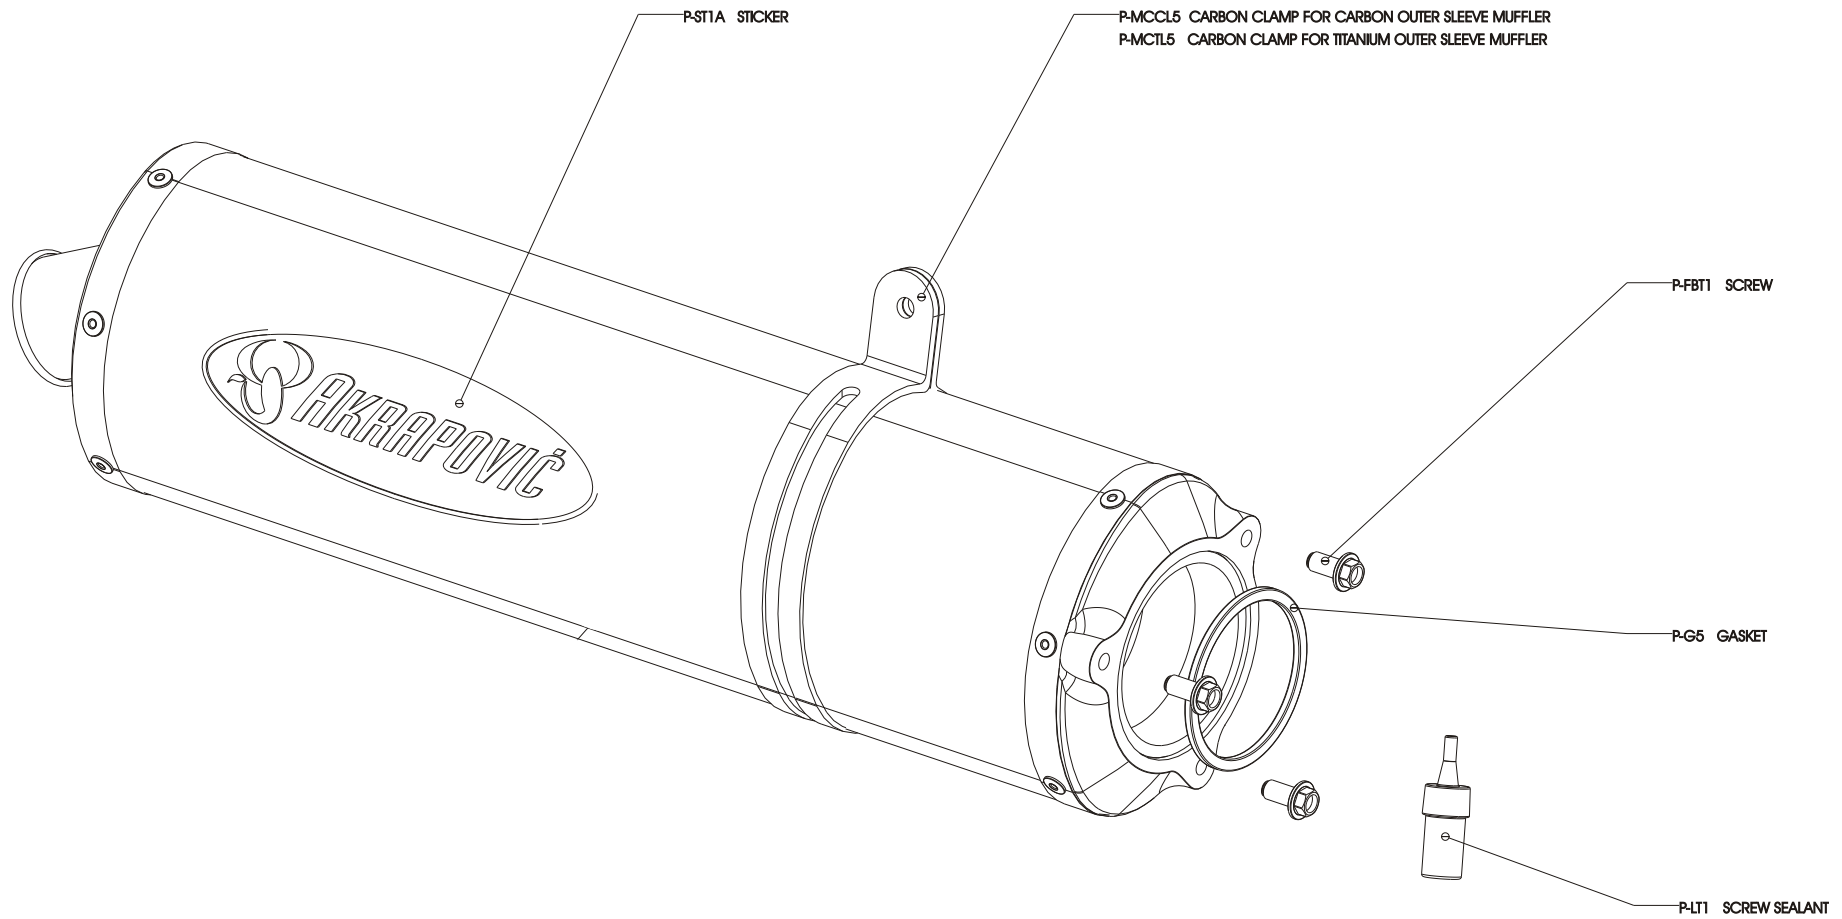

HONDA CBR 900 RR Bolt-on system, model year: 1995, 1996, 1997, 1998, 1999

Product code: S-H9BO3-C

S-H9BO3-T

HONDA CBR900RR L97

AKRAPOVIC BOLTON EXHAUST

STOCK EXHAUST

WhIPwr

EngTrq