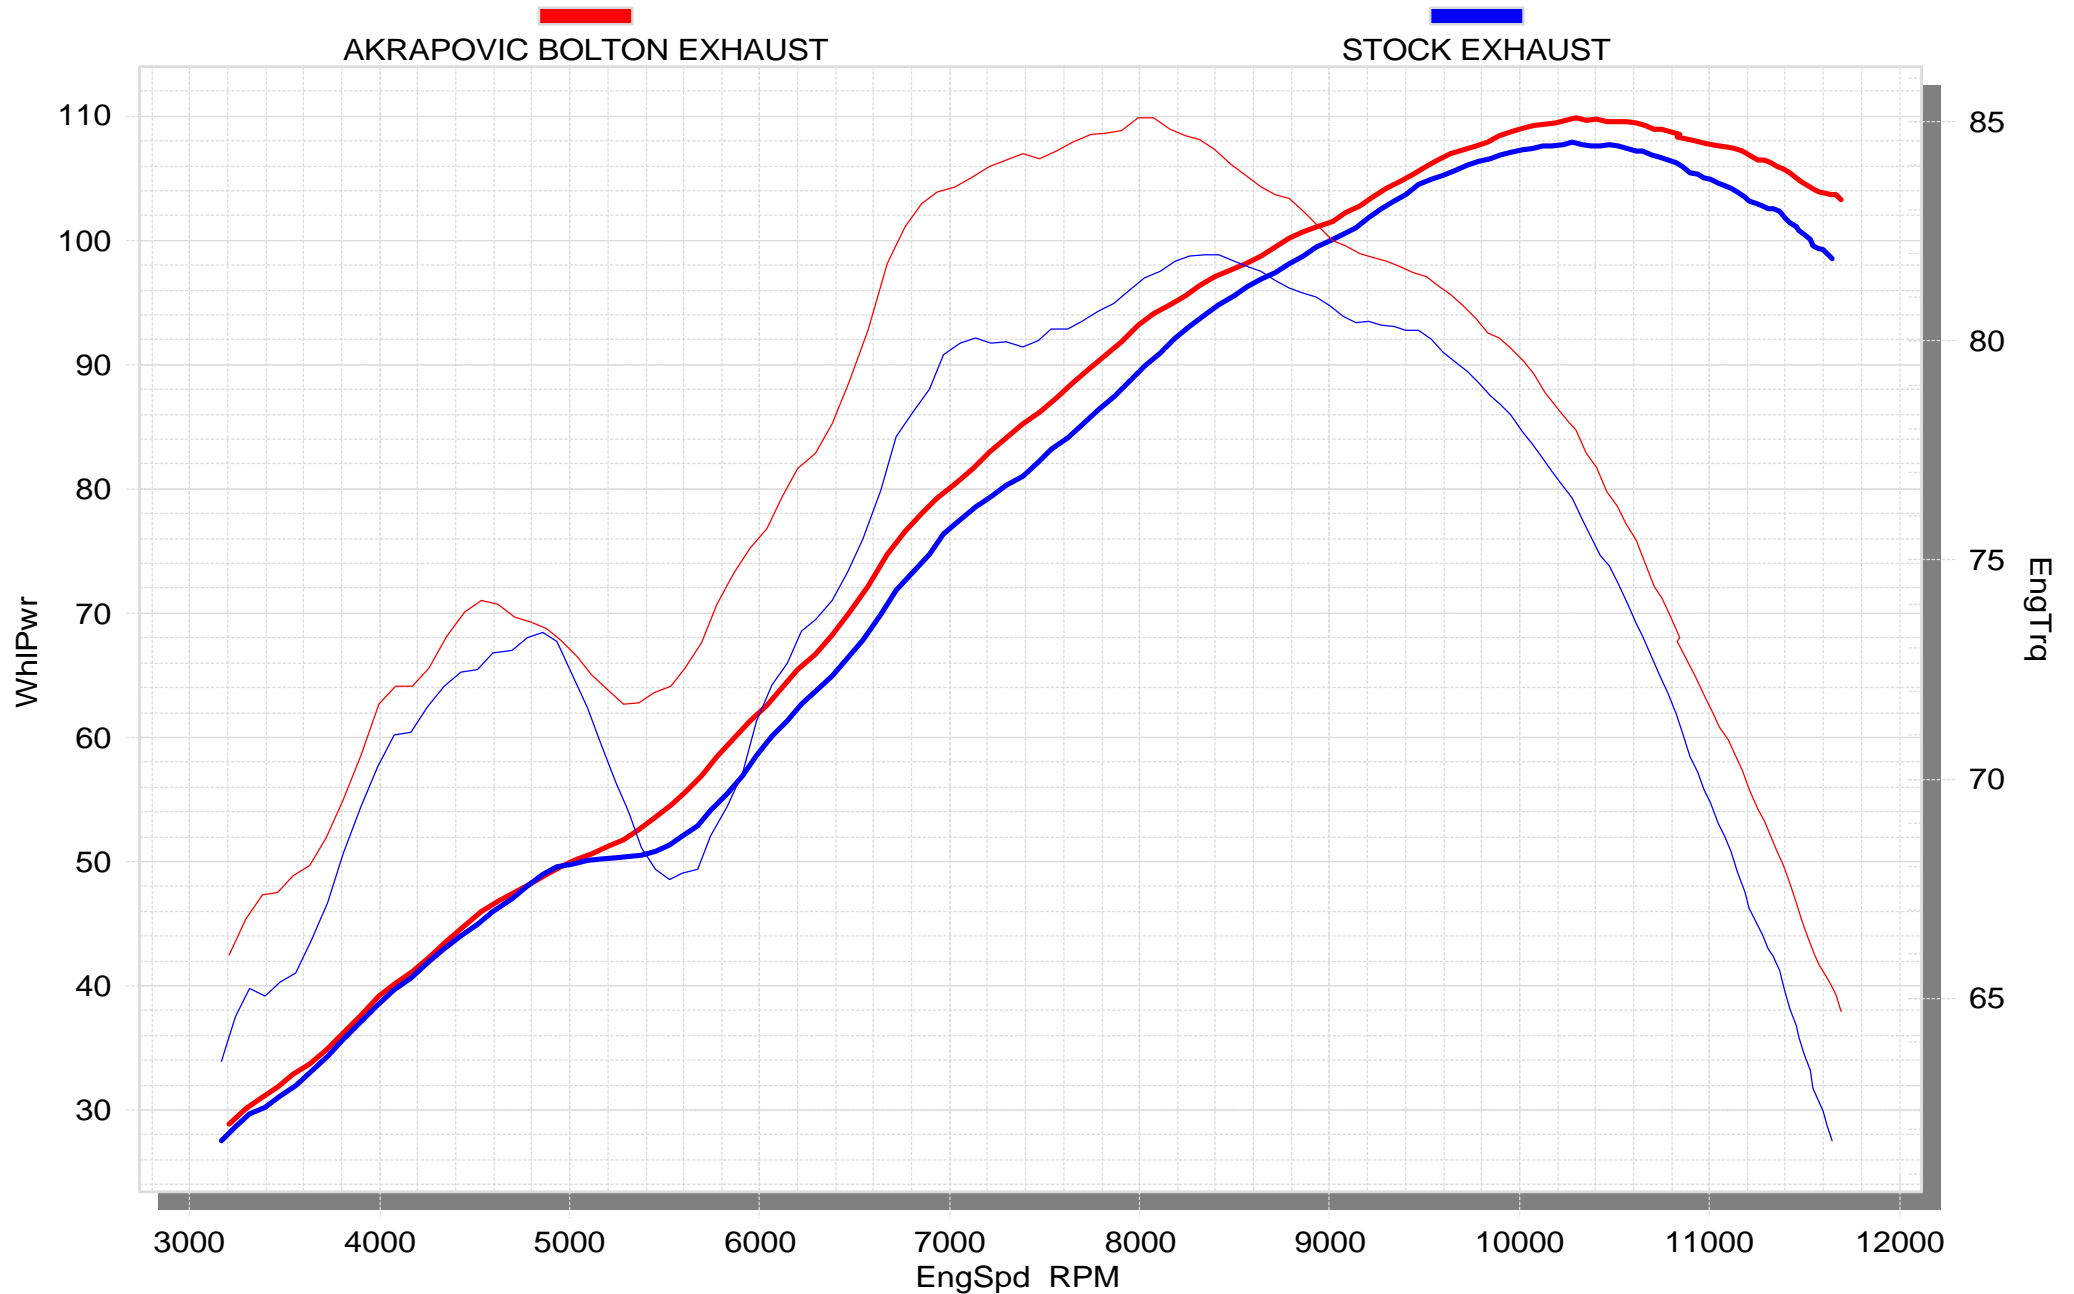

HONDA CBR 900 RR Bolt-on system, model year: 1995, 1996, 1997, 1998, 1999

Product code: S-H9BO3-C

S-H9BO3-T

HONDA CBR900RR L97

AKRAPOVIC BOLTON EXHAUST

STOCK EXHAUST

WhIPwr

EngTrq

EngSpd RPM

Akrapovic Exhaust System Technology
SuperFlow WinDyn™ Copyright© 2000

04/11/02

12:20:20