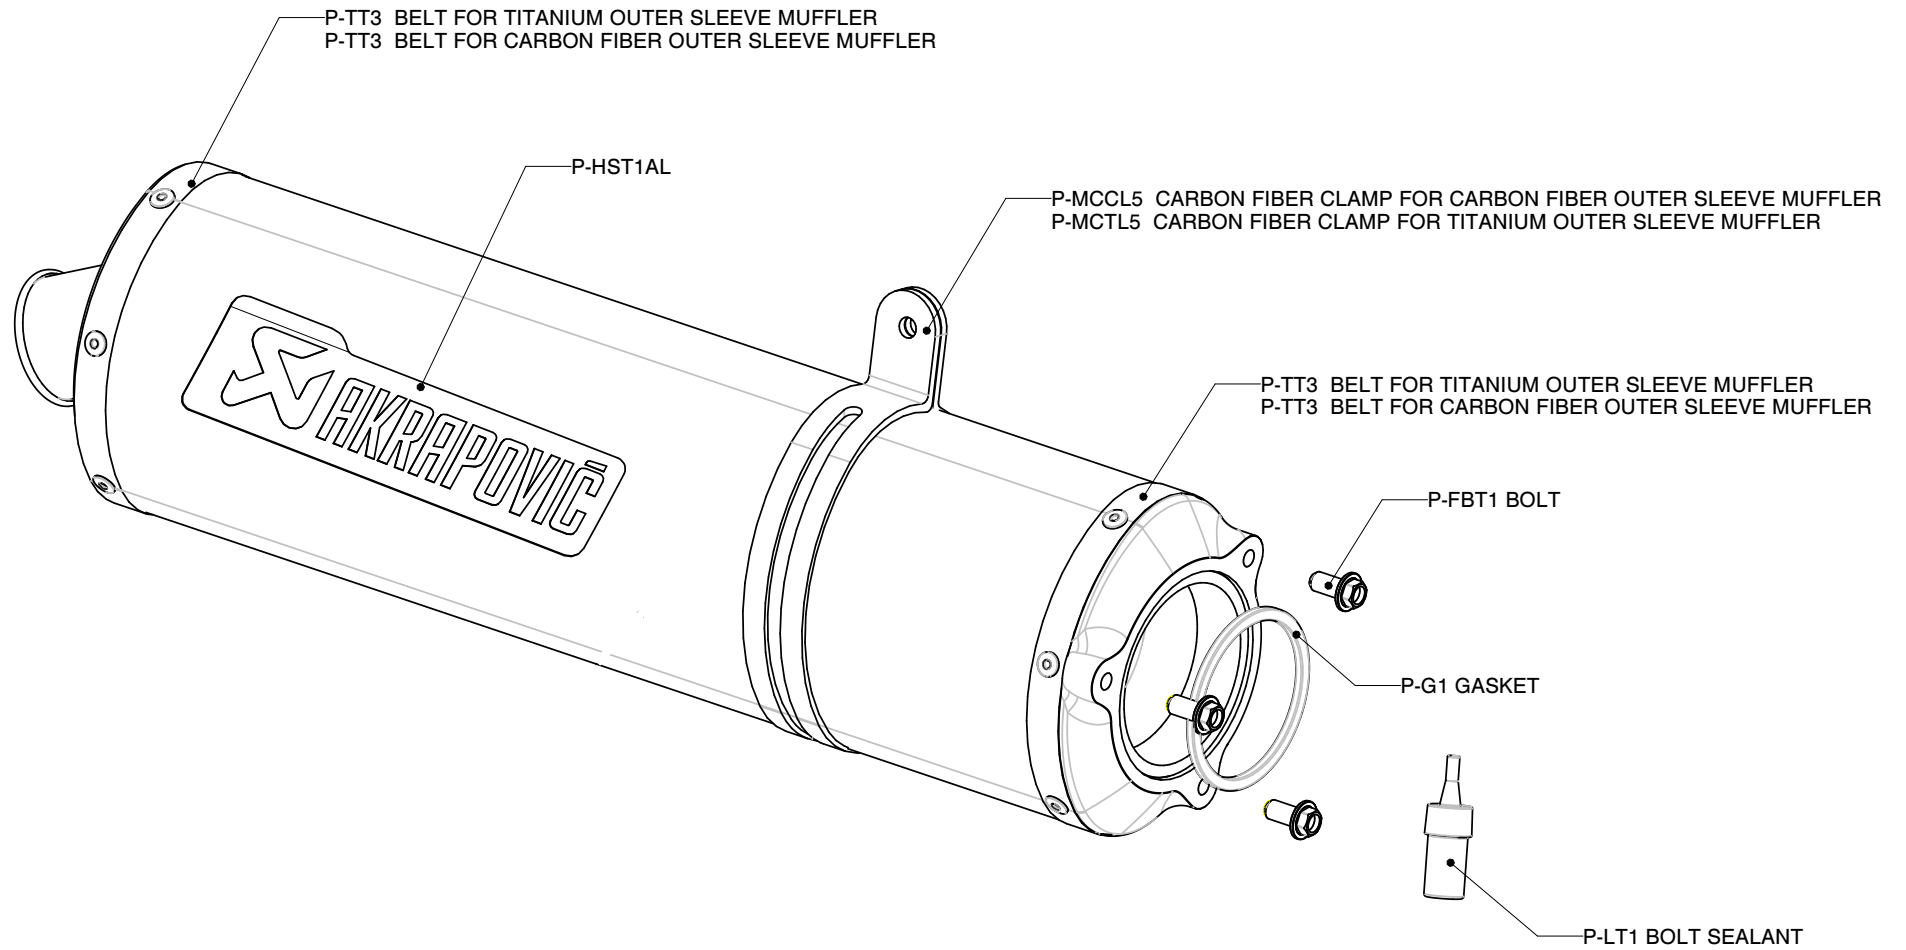

HONDA CBR 900 RR; Bolt-on system

Product code: S-H9BO2-C

S-H9BO2-T

MUFFLER REPAIR KITS

REPACK

P-RPCK18

SLEEVE

P-RKS53TL48 - TITANIUM

P-RKS53CL48 - CARBON