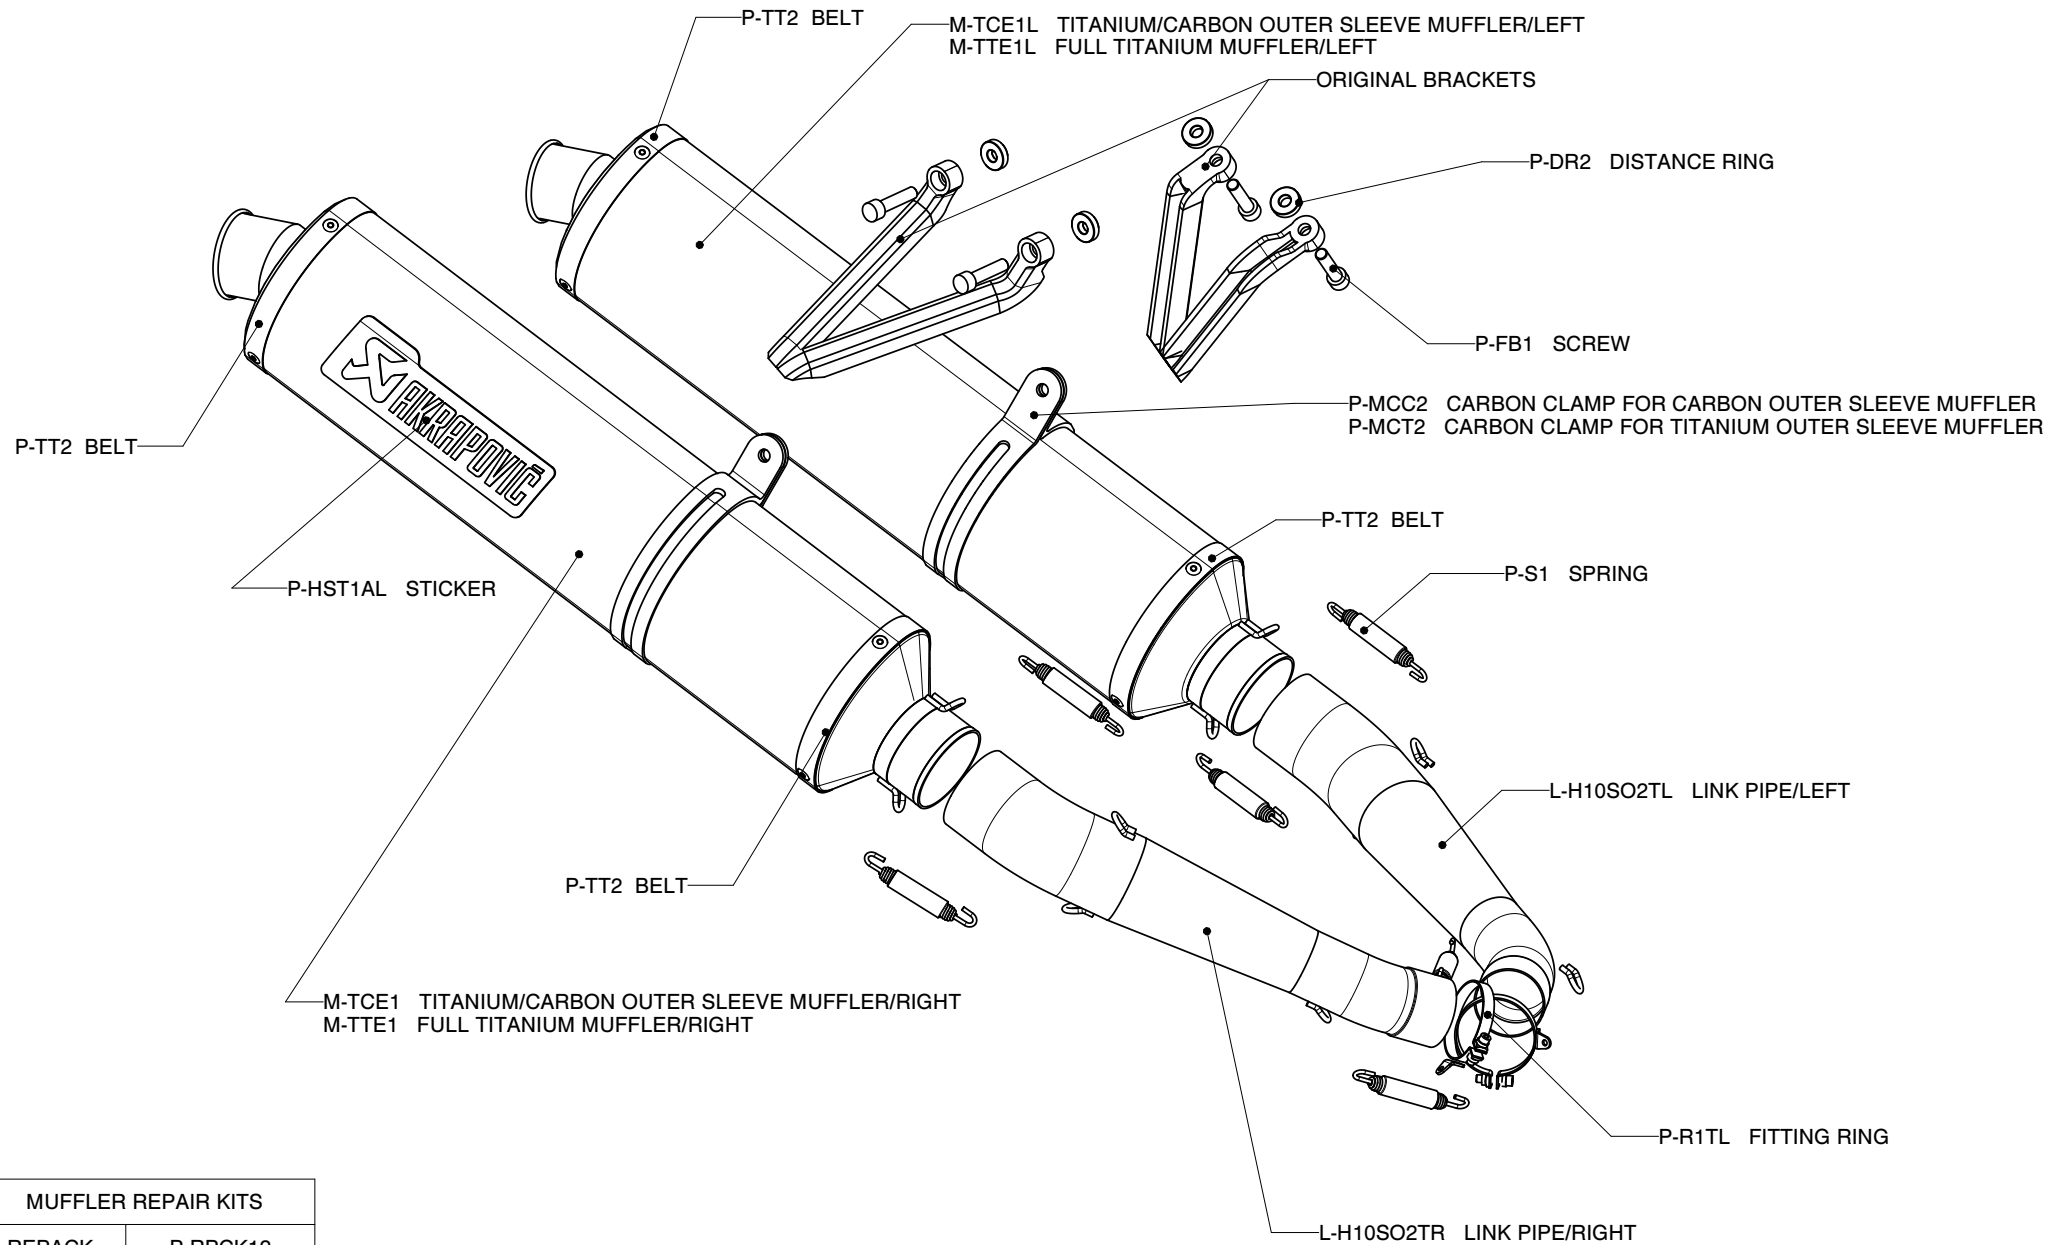

HONDA VTR SP2 Slip-on system
Product code: S-H10SO2T-C
S-H10SO2T-T

MUFFLER REPAIR KITS	
REPACK	P-RPCK12
SLEEVE Ti	P-RKS45T47
SLEEVE Ca	P-RKS45C47