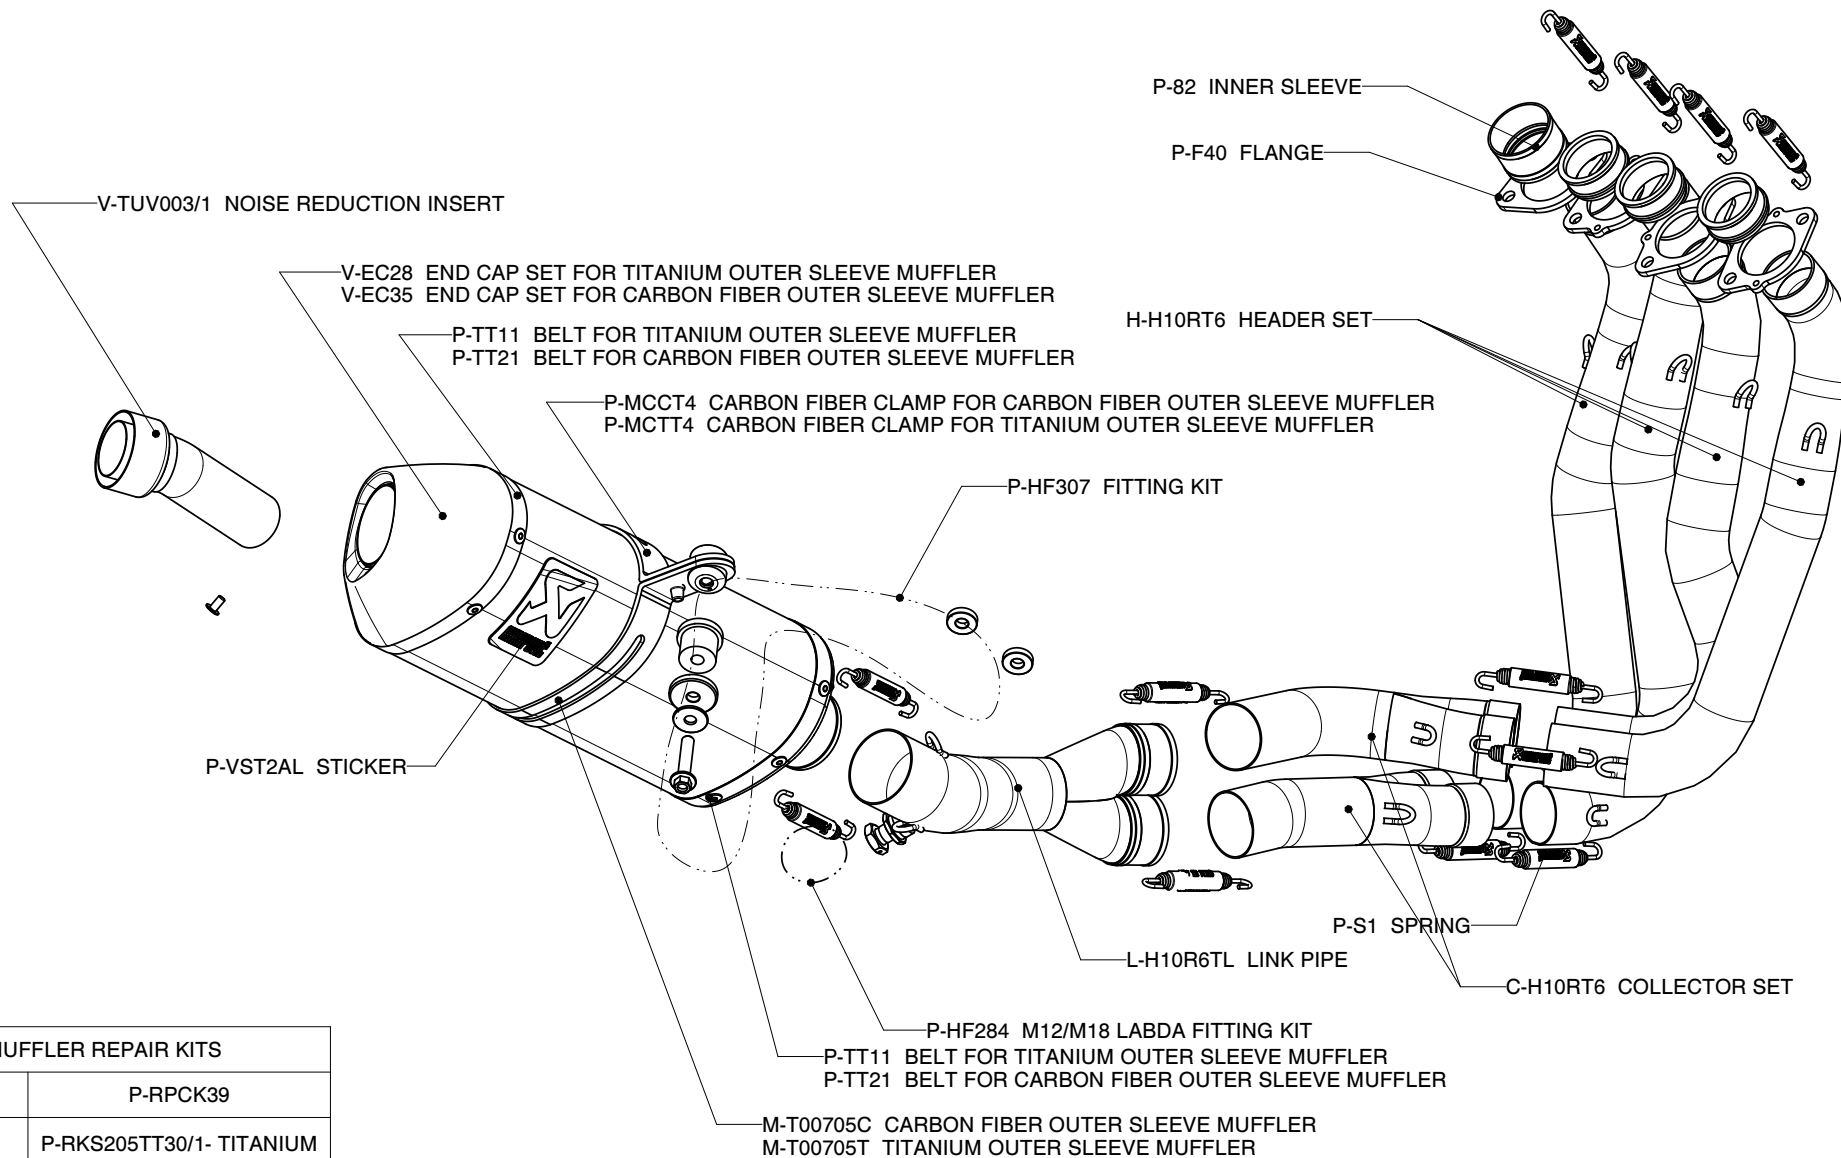

# HONDA CBR 1000RR (WITHOUT ABS), Complete exhaust system / EVOLUTION LINE

Product code: S-H10RFT6TL-TC

S-H10RFT6TL-TT

MUFFLER REPAIR KITS	
REPACK	P-RPCK39
SLEEVE	P-RKS205TT30/1- TITANIUM P-RKS204TC30/3 - CARBON