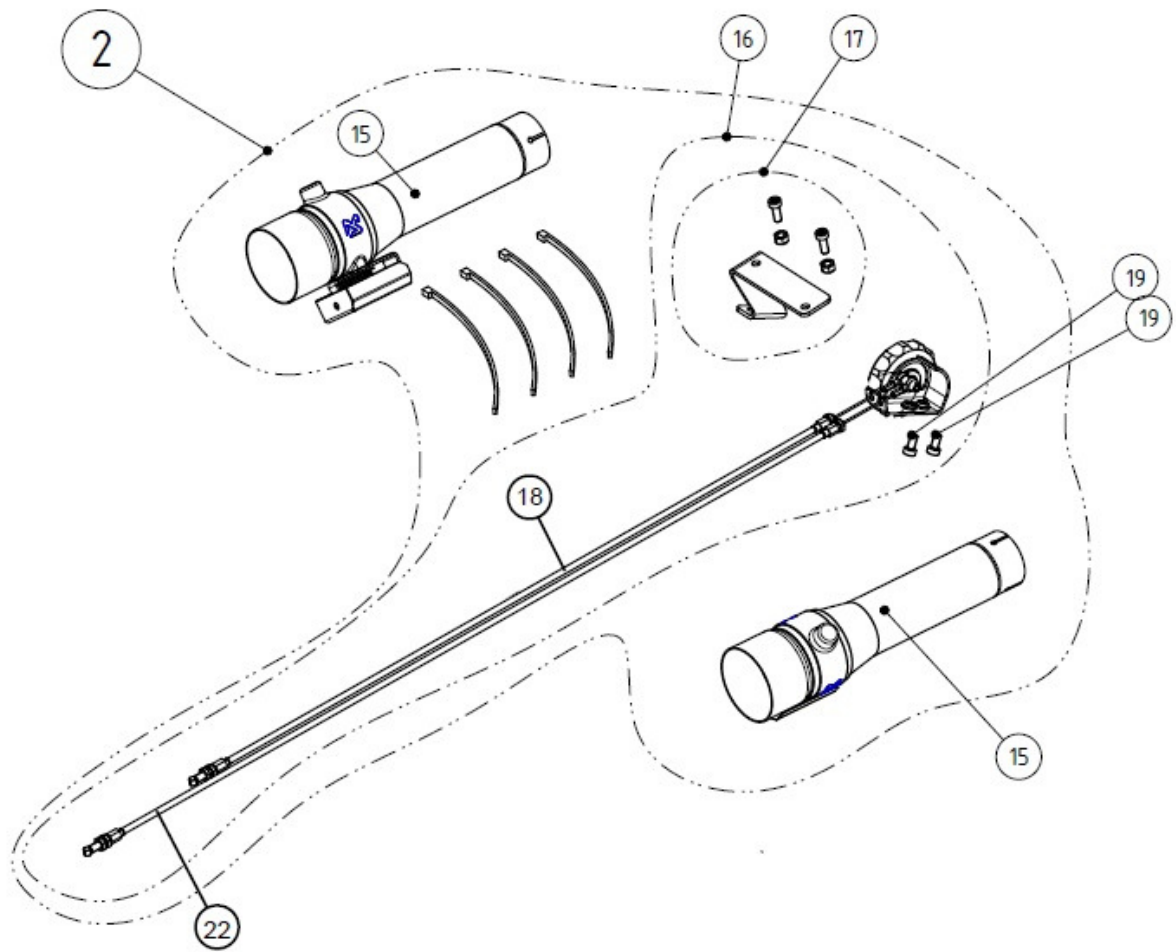

**WARNING! EC TYPE APPROVAL IS NOT VALID
WHEN OPTIONAL VALVE SYSTEM IS INSTALLED!**

No.	SALES CODE	DESCRIPTION	QTY.
2	P-HDV4/1	valve set	1
15	LP-HDTO2/1	link pipe with valve	2
16	P-HF578	fitting kit	1
17	P-HF579	fitting kit	1
18	P-HF806	cable wire L=640mm	1
19	P-FB31	bolt	2
22	P-HF618	cable wire L=760mm	1