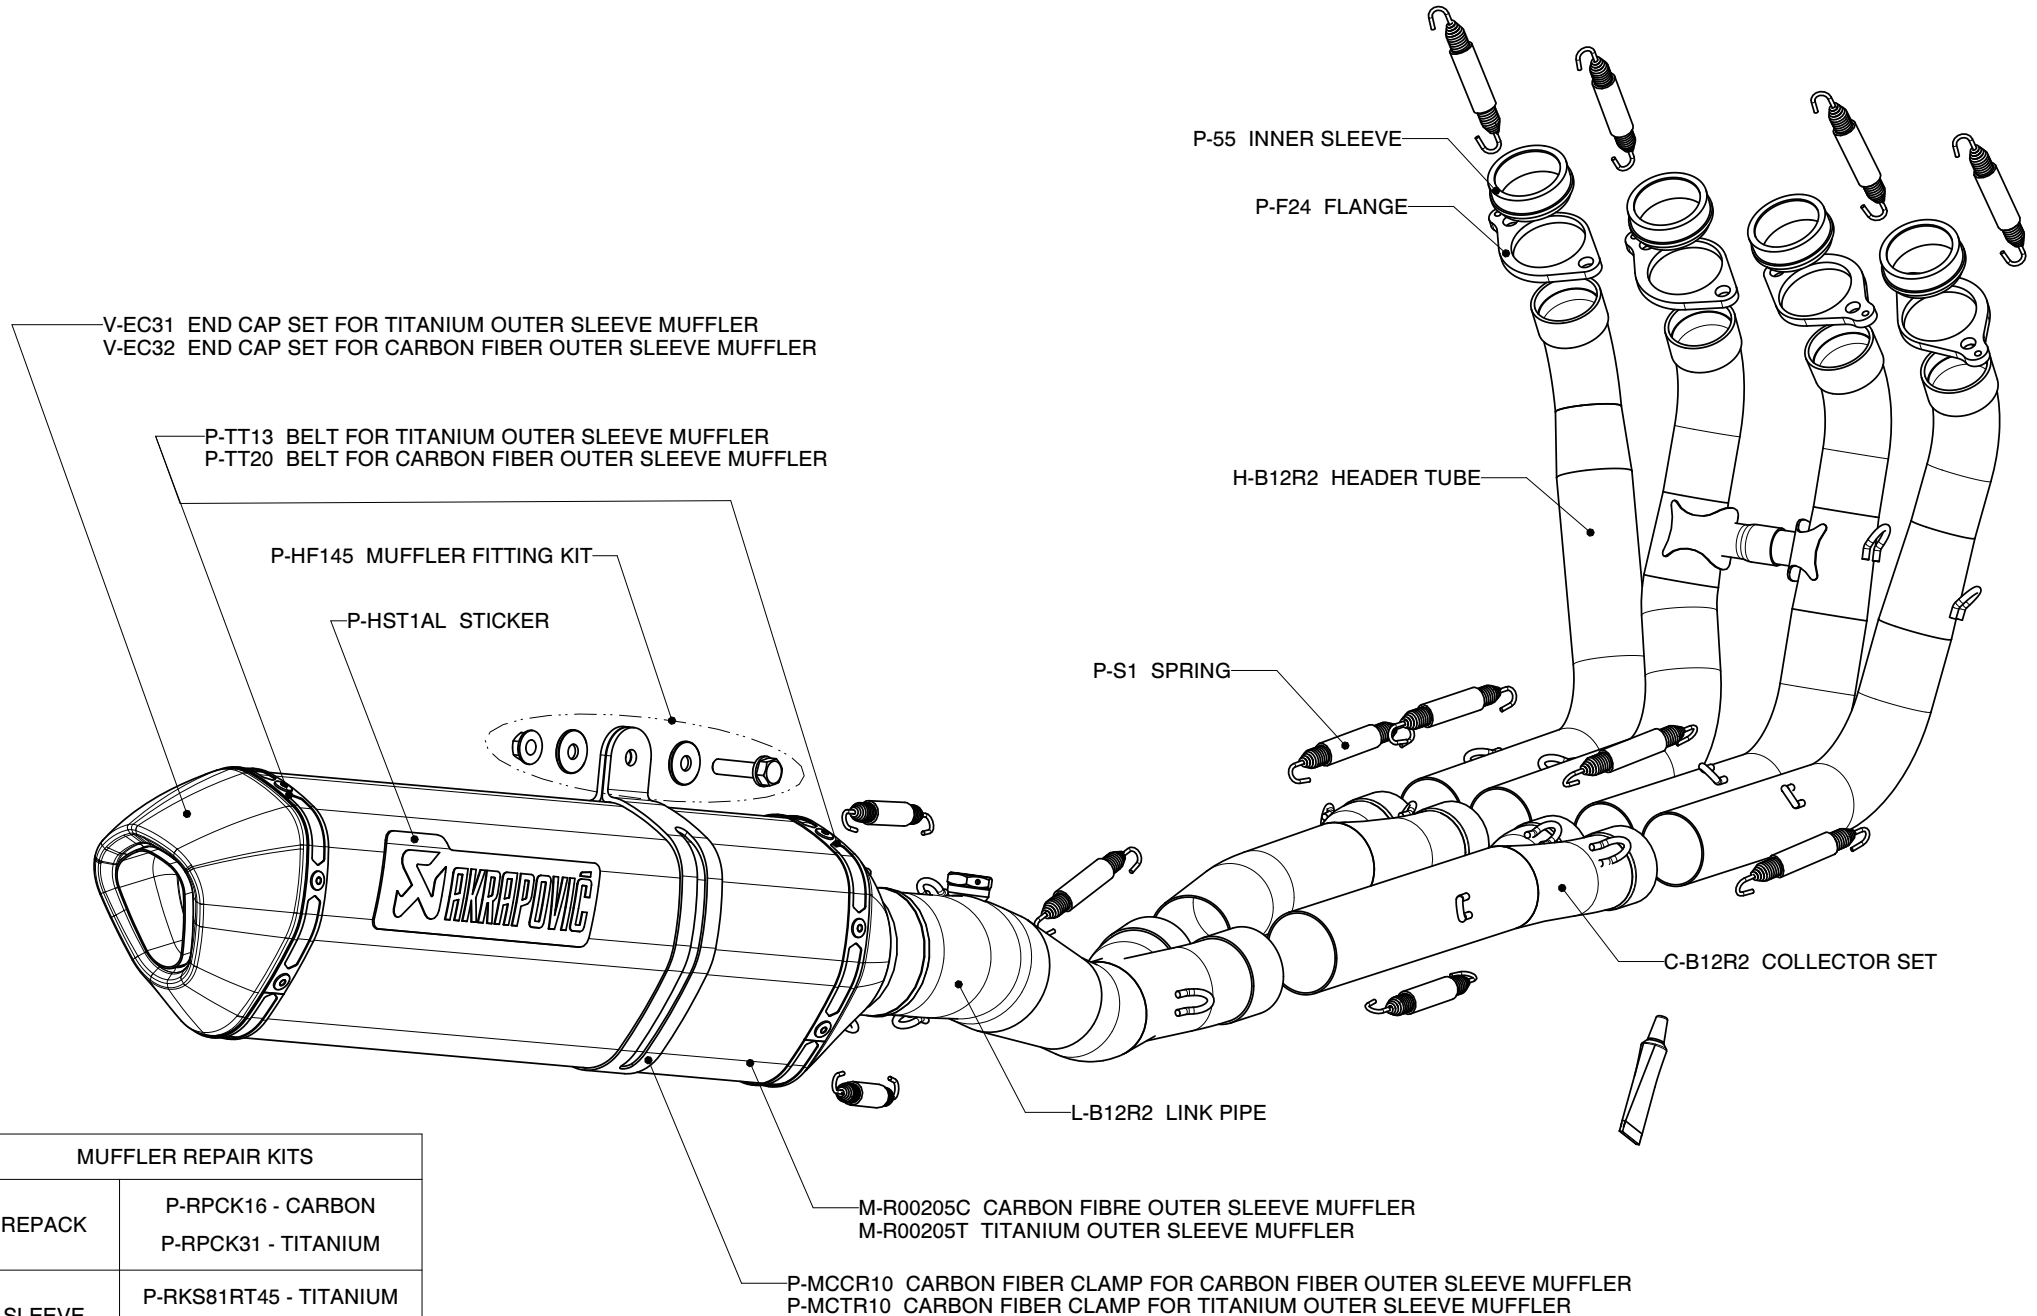

BMW K1200S / K1200R / K1200RS, Complete exhaust system / RACING LINE
BMW K1300S / K1300R, Complete exhaust system / RACING LINE
Product code: S-B13R1-RC
S-B13R1-RT

MUFFLER REPAIR KITS

REPACK	P-RPCK16 - CARBON P-RPCK31 - TITANIUM
SLEEVE	P-RKS81RT45 - TITANIUM P-RKS100RC45 - CARBON