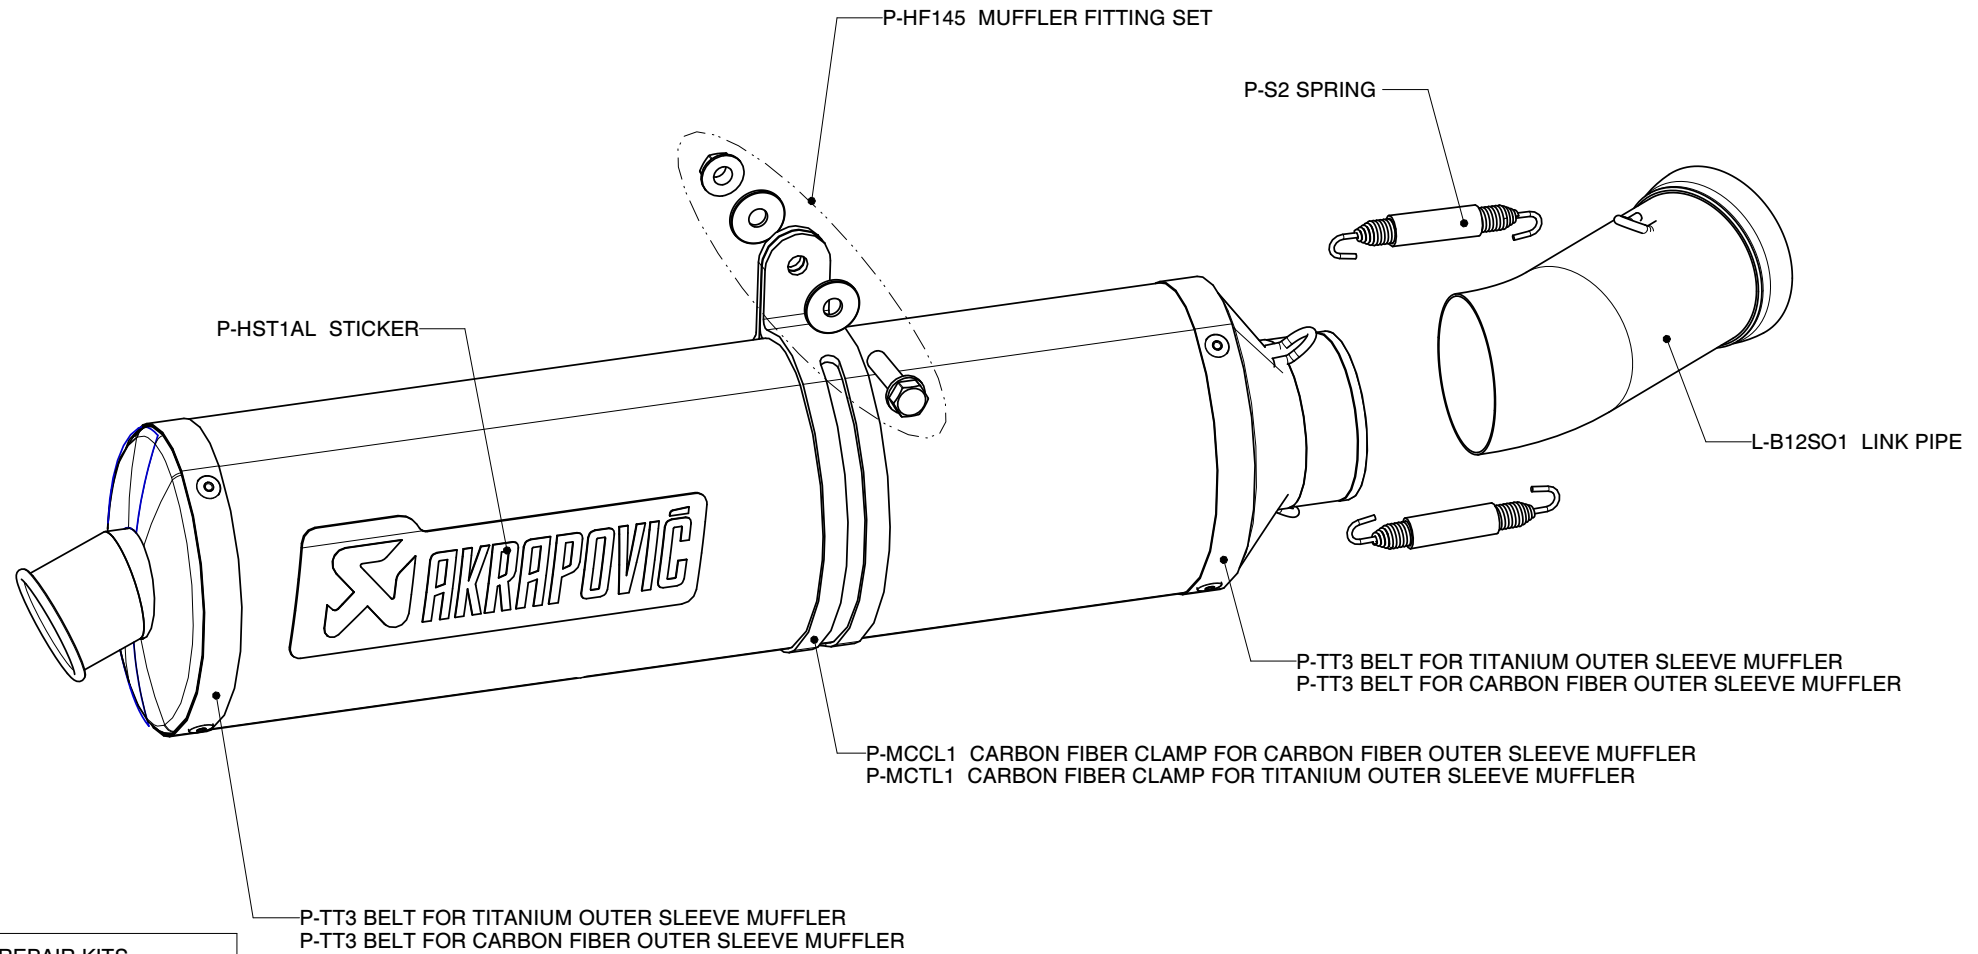

**BMW K1200S, SLIP-ON exhaust system**  
**BMW K1200R, SLIP-ON exhaust system**  
**BMW K1200RS, SLIP-ON exhaust system**  
**Product code: S-B12SO1-C**  
**S-B12SO1-T**

MUFFLER REPAIR KITS	
REPACK	P-RPCK18
SLEEVE	P-RKS53TL50 - TITANIUM
	P-RKS53CL50 - CARBON