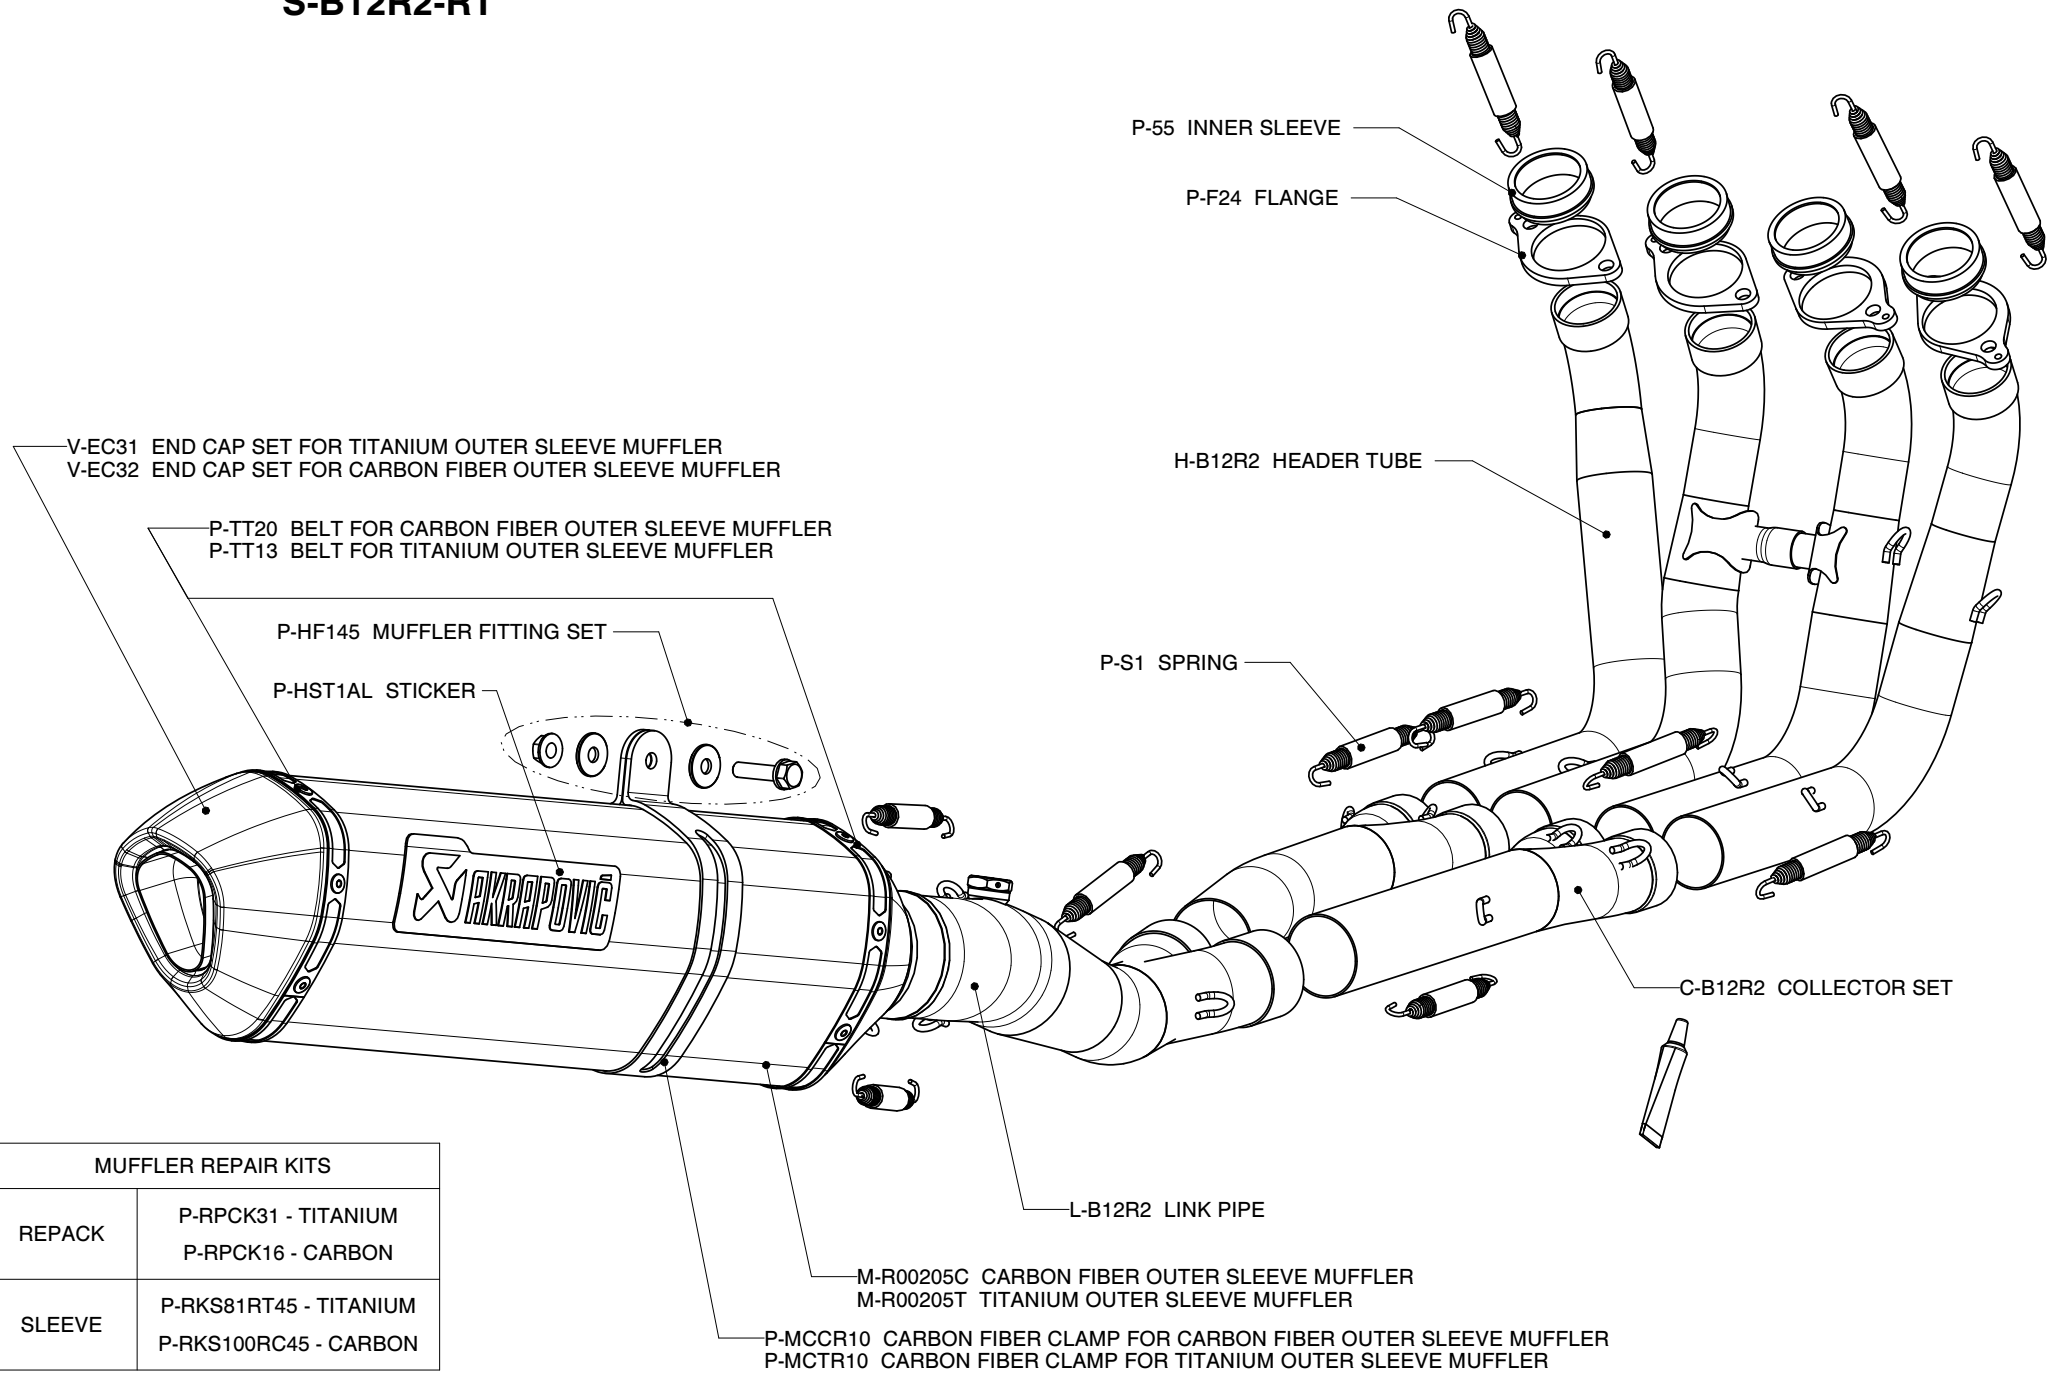

BMW K1200S, Complete exhaust system / RACING LINE
BMW K1200R, Complete exhaust system / RACING LINE
BMW K1200RS, Complete exhaust system / RACING LINE
Product code: S-B12R2-RC
S-B12R2-RT

P-55 INNER SLEEVE
P-F24 FLANGE

H-B12R2 HEADER TUBE

P-S1 SPRING

C-B12R2 COLLECTOR SET

L-B12R2 LINK PIPE

M-R00205C CARBON FIBER OUTER SLEEVE MUFFLER
M-R00205T TITANIUM OUTER SLEEVE MUFFLER

P-MCCR10 CARBON FIBER CLAMP FOR CARBON FIBER OUTER SLEEVE MUFFLER
P-MCTR10 CARBON FIBER CLAMP FOR TITANIUM OUTER SLEEVE MUFFLER

V-EC31 END CAP SET FOR TITANIUM OUTER SLEEVE MUFFLER
V-EC32 END CAP SET FOR CARBON FIBER OUTER SLEEVE MUFFLER

P-TT20 BELT FOR CARBON FIBER OUTER SLEEVE MUFFLER
P-TT13 BELT FOR TITANIUM OUTER SLEEVE MUFFLER